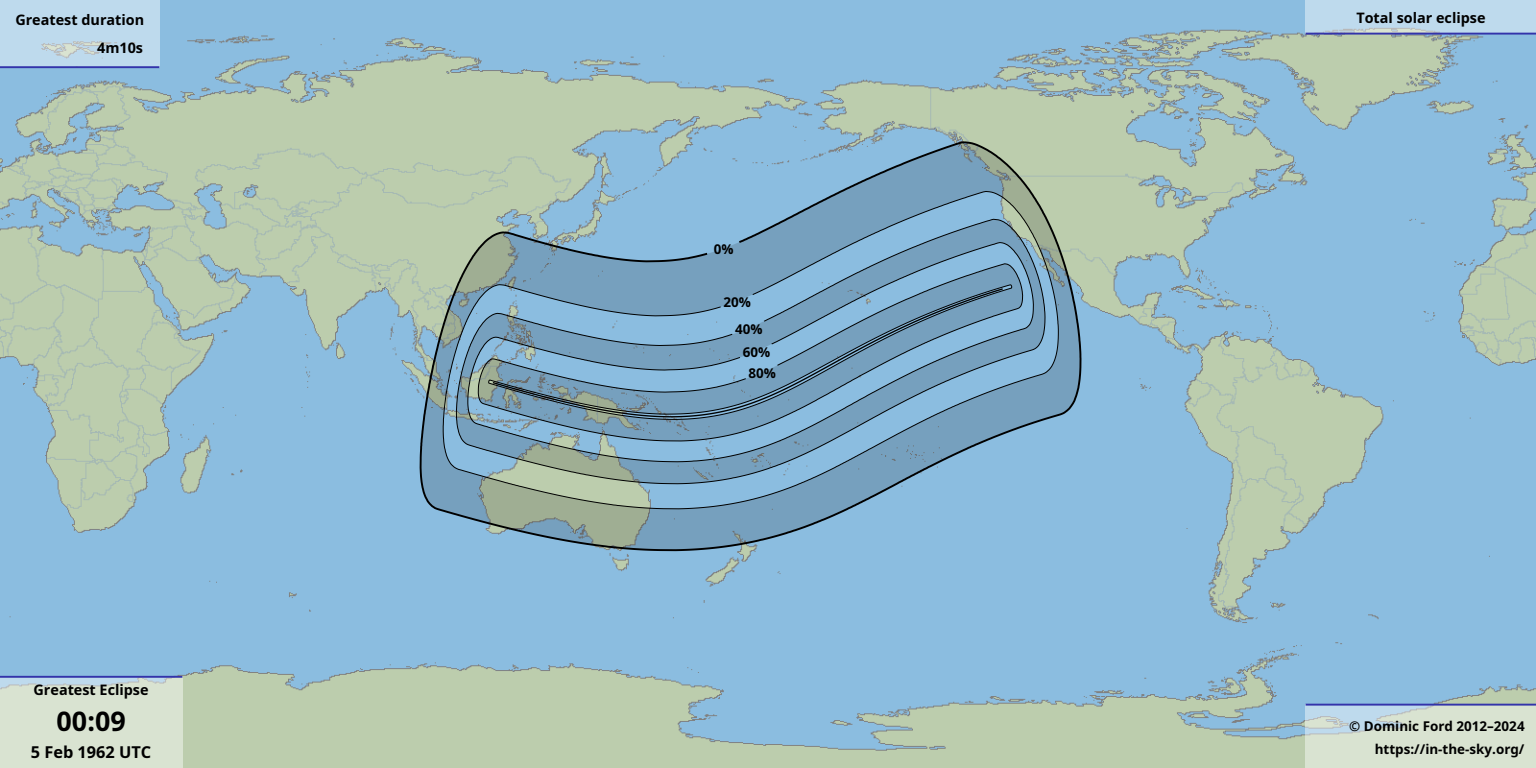

Greatest duration

4m10s

Greatest Eclipse

00:09

5 Feb 1962 UTC