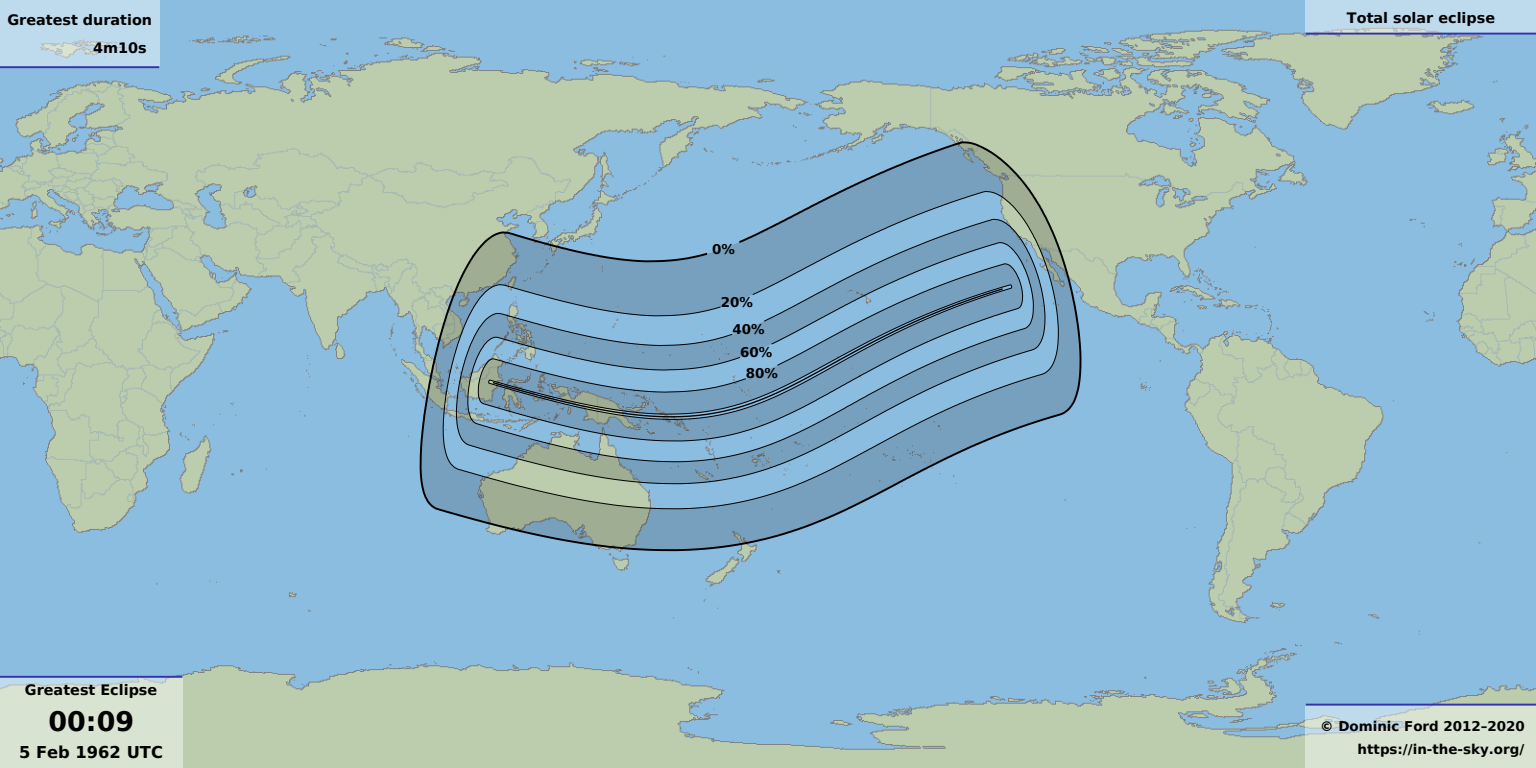

Greatest duration

4m10s

Total solar eclipse

Greatest Eclipse

00:09

5 Feb 1962 UTC

© Dominic Ford 2012-2020

<https://in-the-sky.org/>