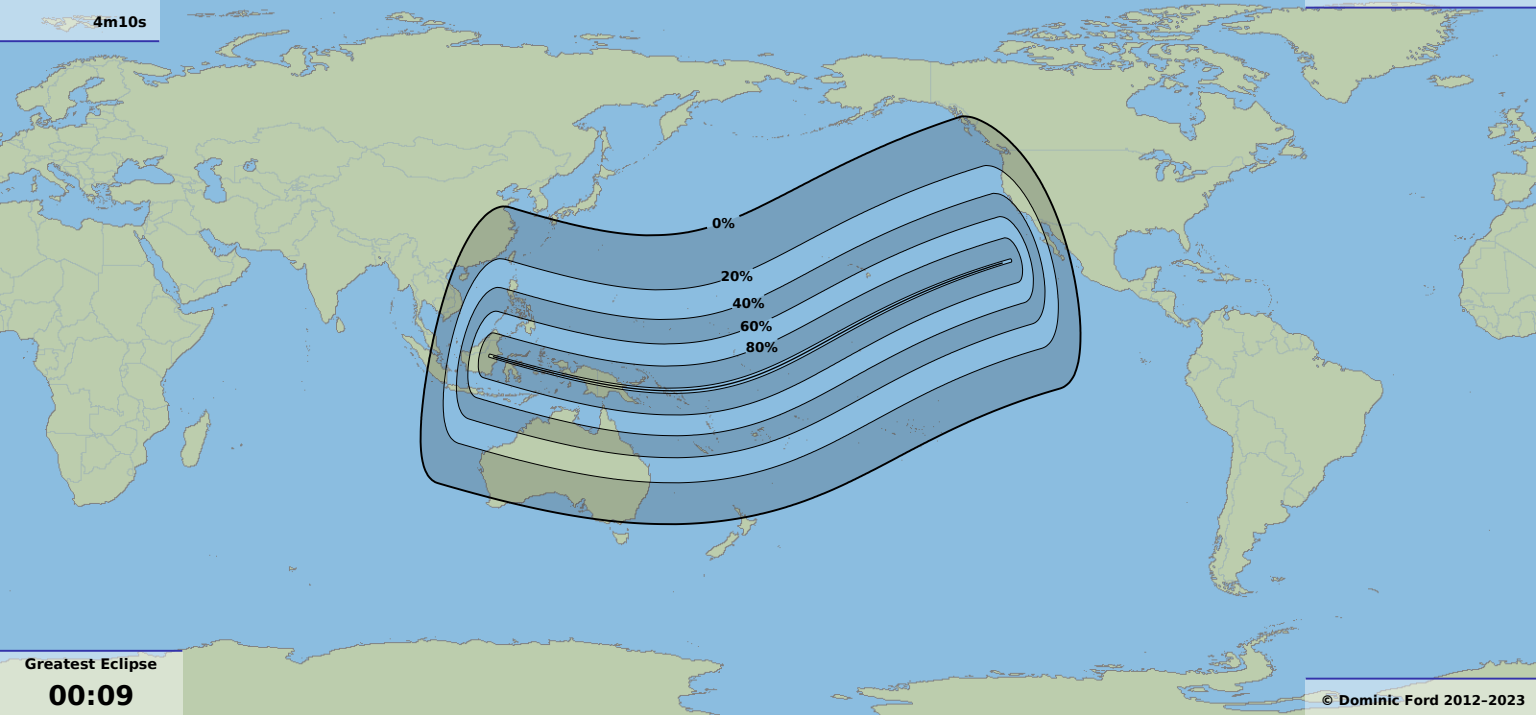

Greatest duration

4m10s

Total solar eclipse

Greatest Eclipse

00:09

5 Feb 1962 UTC

© Dominic Ford 2012-2023

<https://in-the-sky.org/>