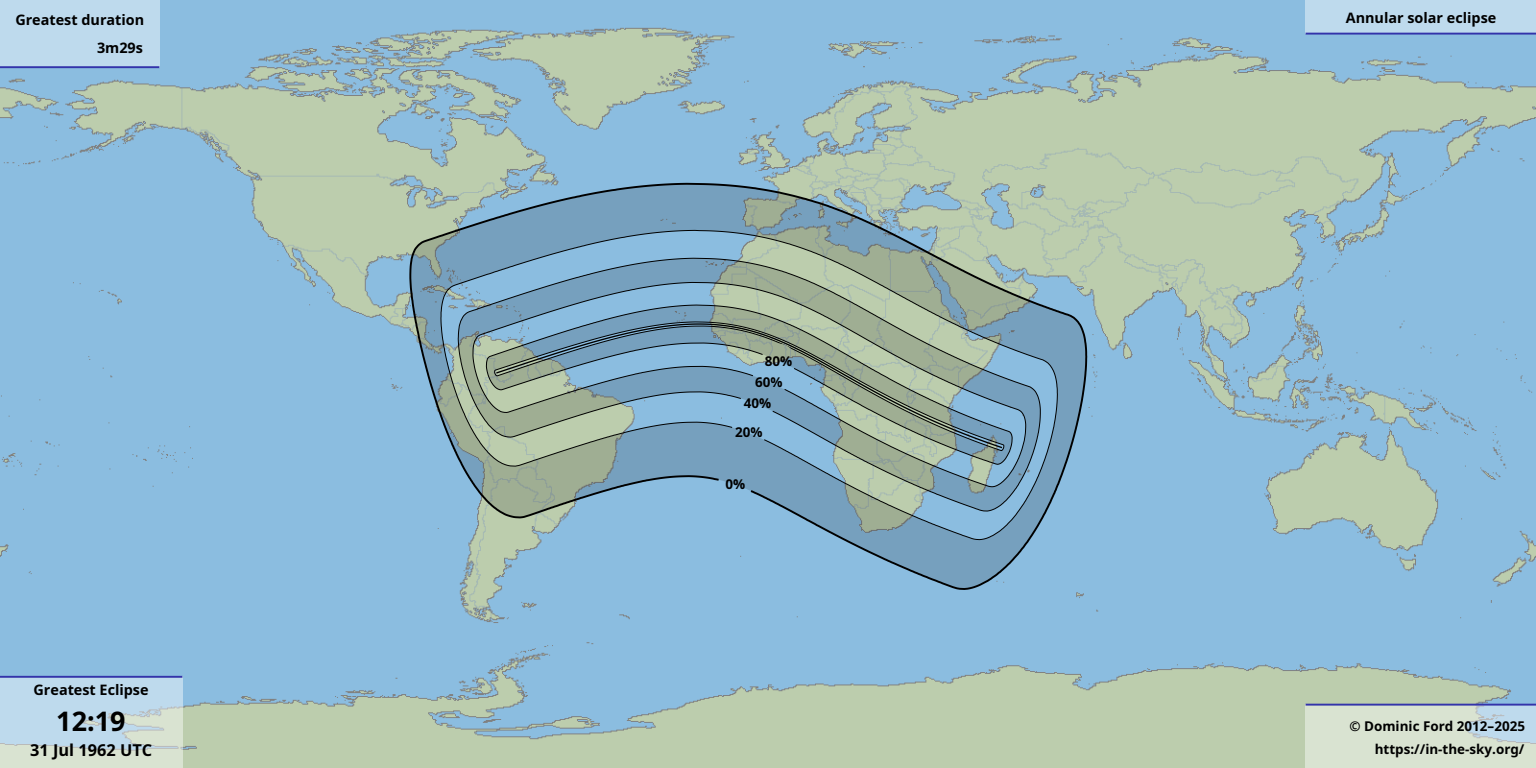

Greatest duration  
3m29s

Greatest Eclipse  
**12:19**  
31 Jul 1962 UTC