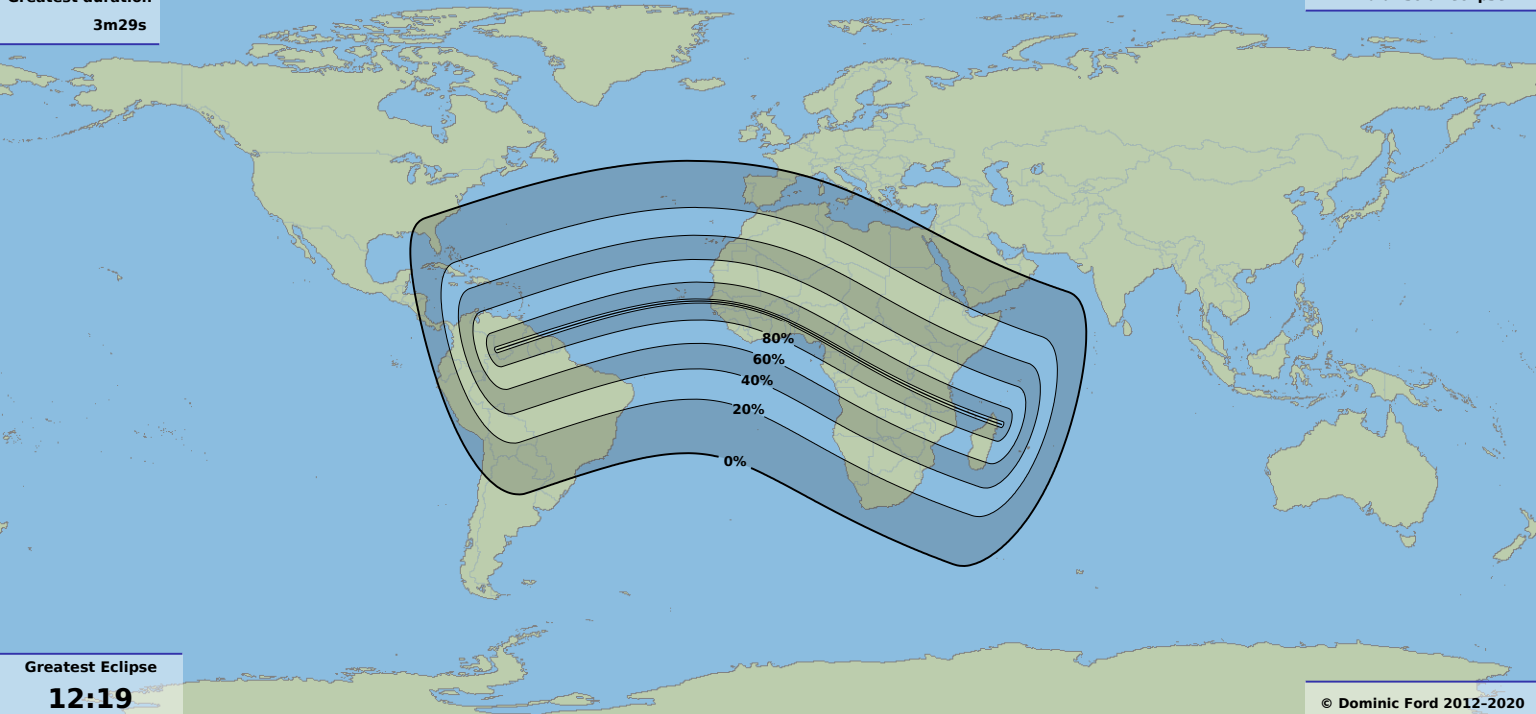

Greatest duration

3m29s

Annular solar eclipse

Greatest Eclipse

12:19

31 Jul 1962 UTC

© Dominic Ford 2012-2020

<https://in-the-sky.org/>