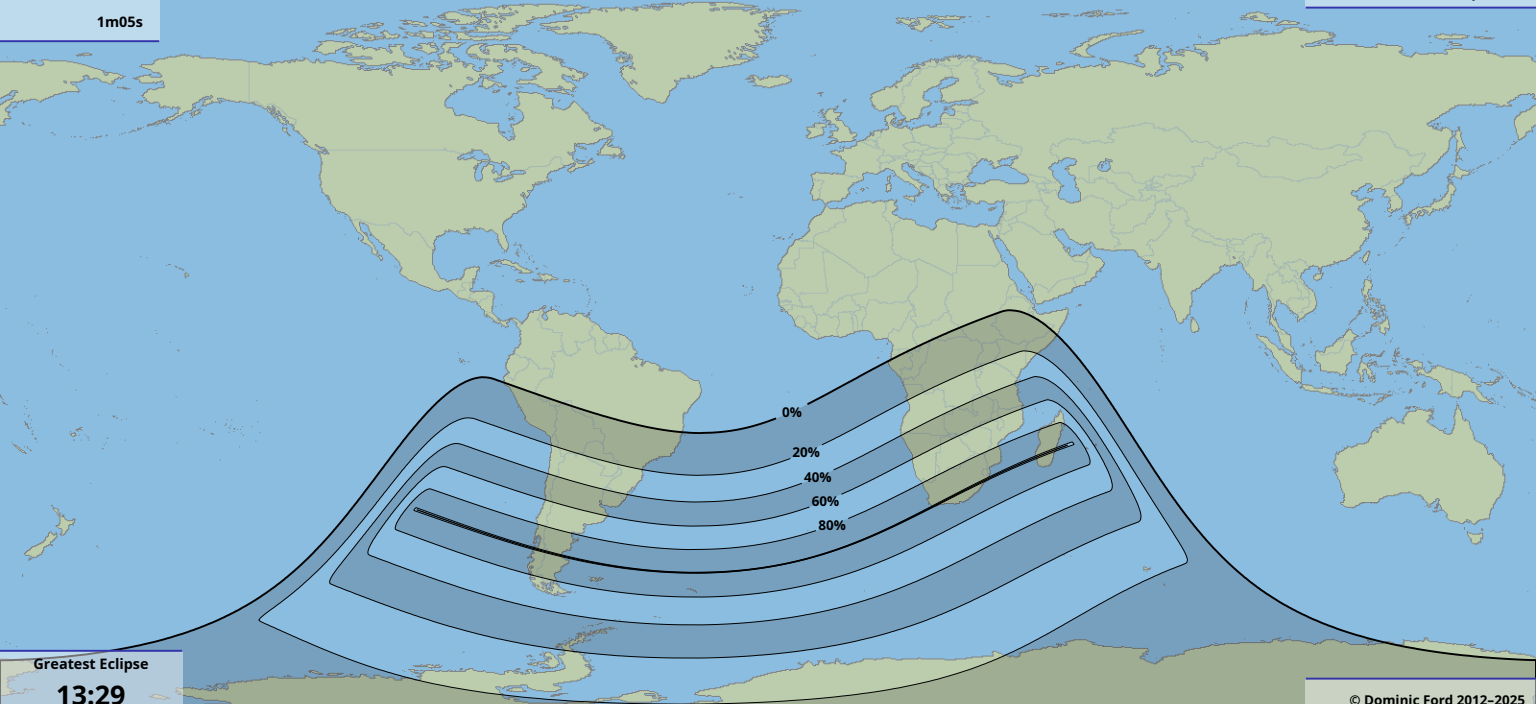

Greatest duration
1m05s

Greatest Eclipse
13:29
25 Jan 1963 UTC