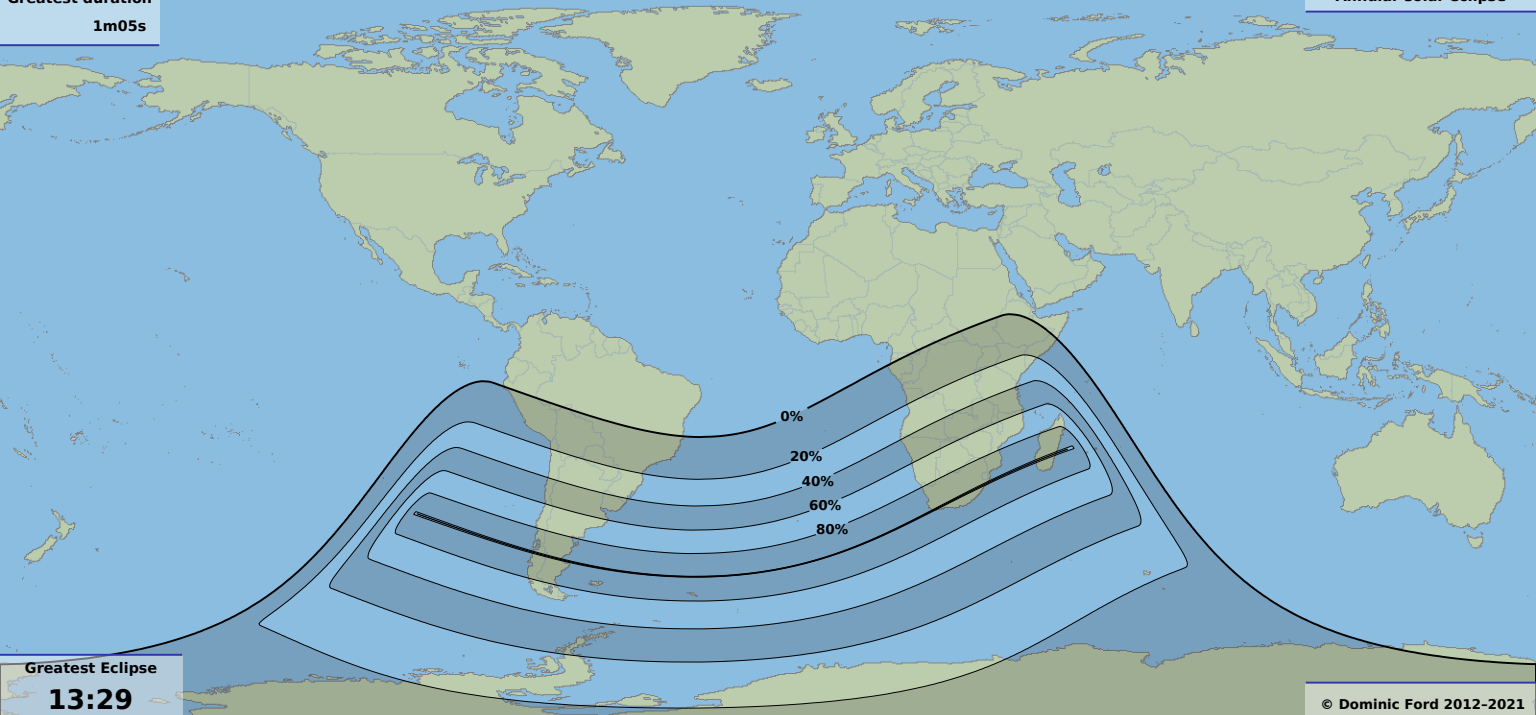

Greatest duration

1m05s

Annular solar eclipse

Greatest Eclipse
13:29
25 Jan 1963 UTC

© Dominic Ford 2012-2021
<https://in-the-sky.org/>