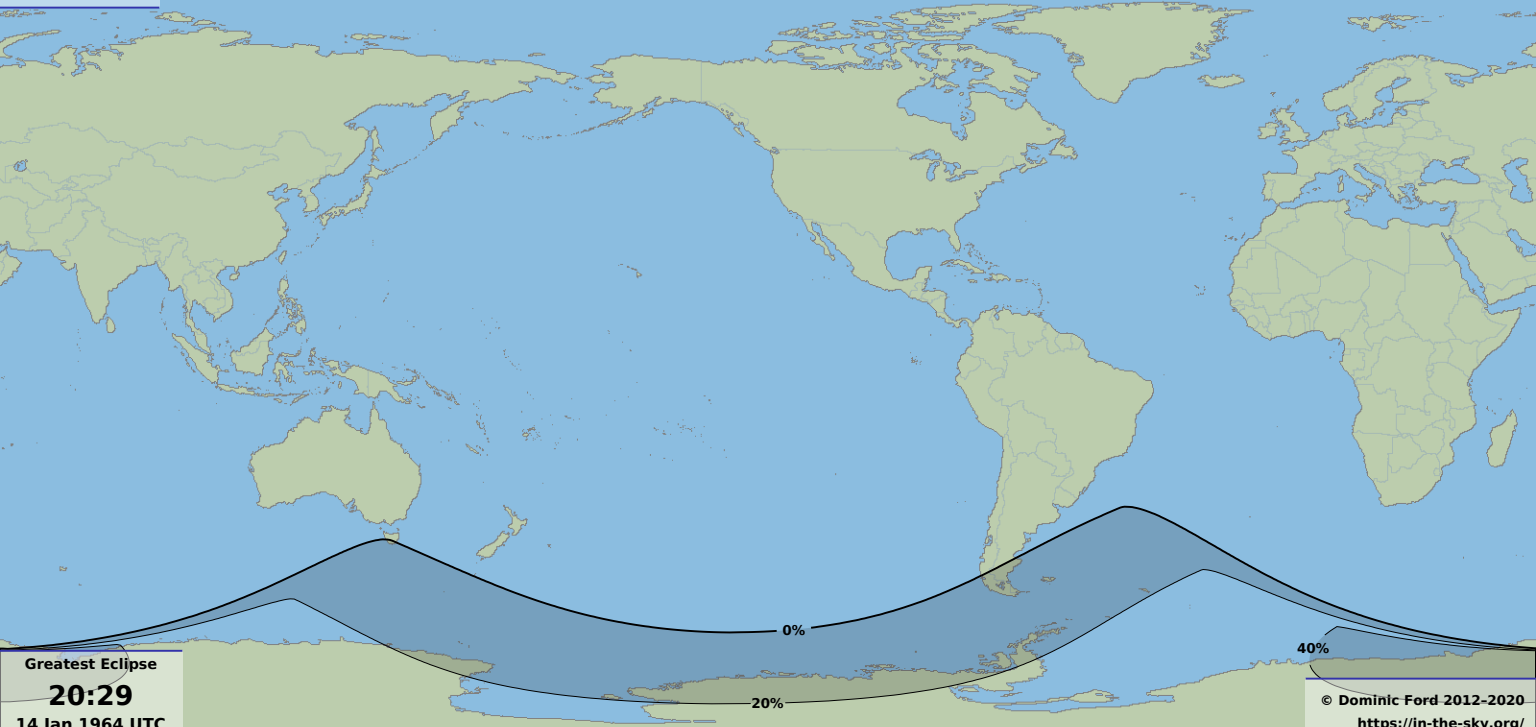

**Partial eclipse**

**Greatest Eclipse**  
**20:29**  
**14 Jan 1964 UTC**

40%

0%

20%