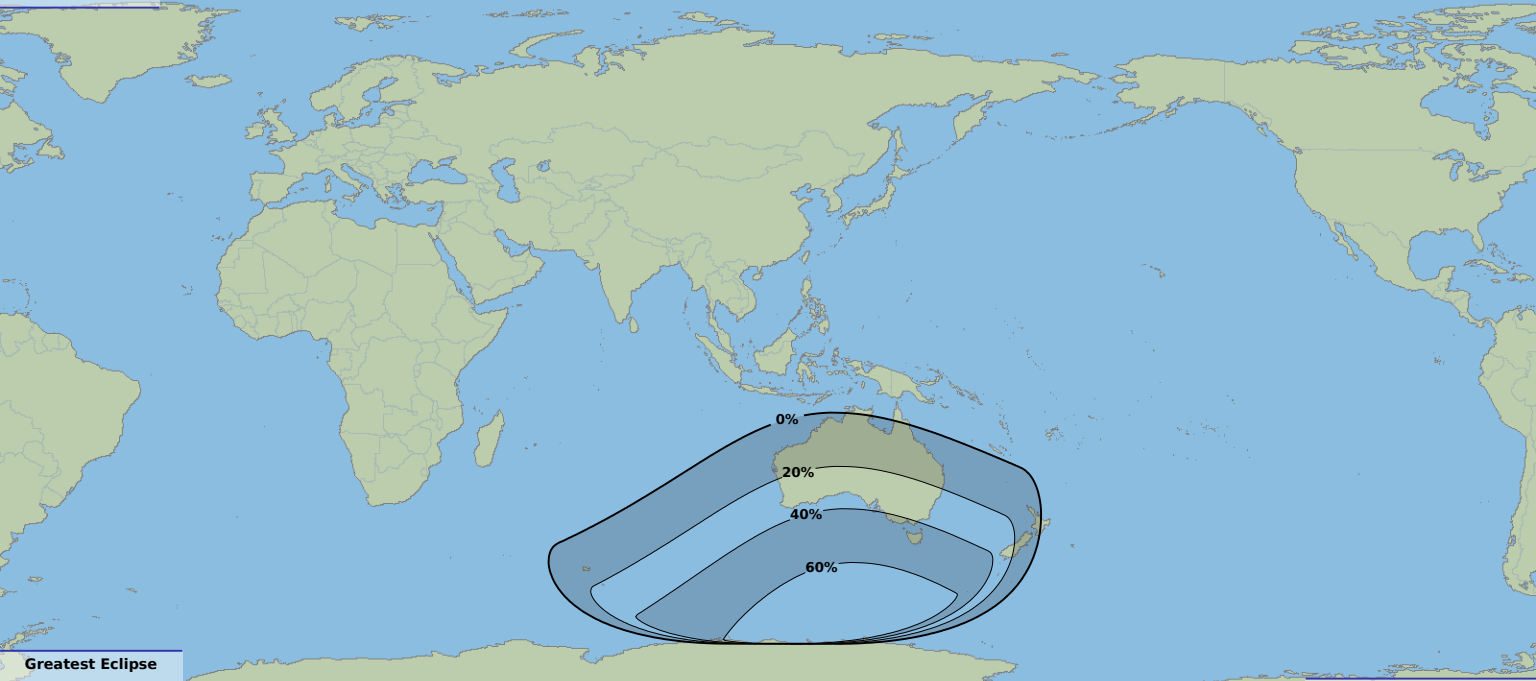

Partial eclipse

Greatest Eclipse

04:29

10 Jun 1964 UTC