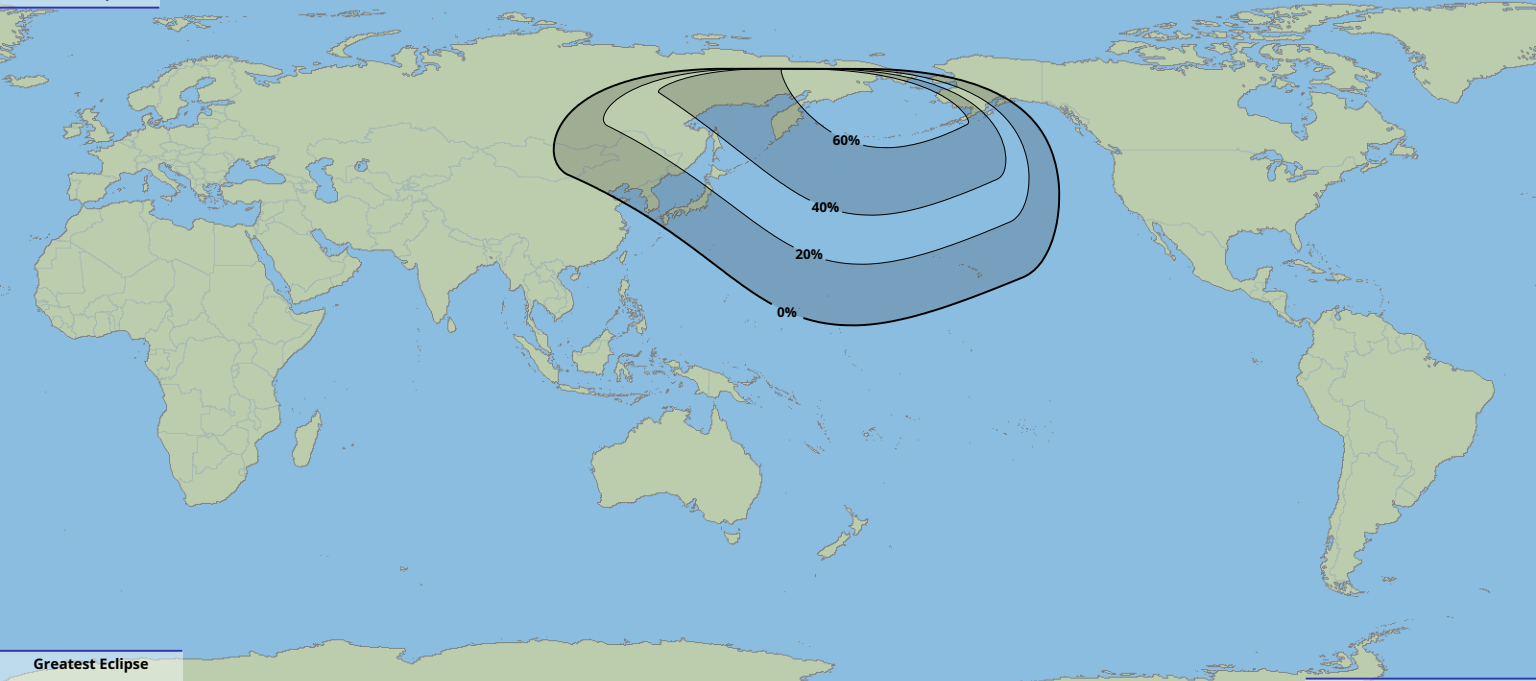

Partial eclipse

Greatest Eclipse

01:29

4 Dec 1964 UTC