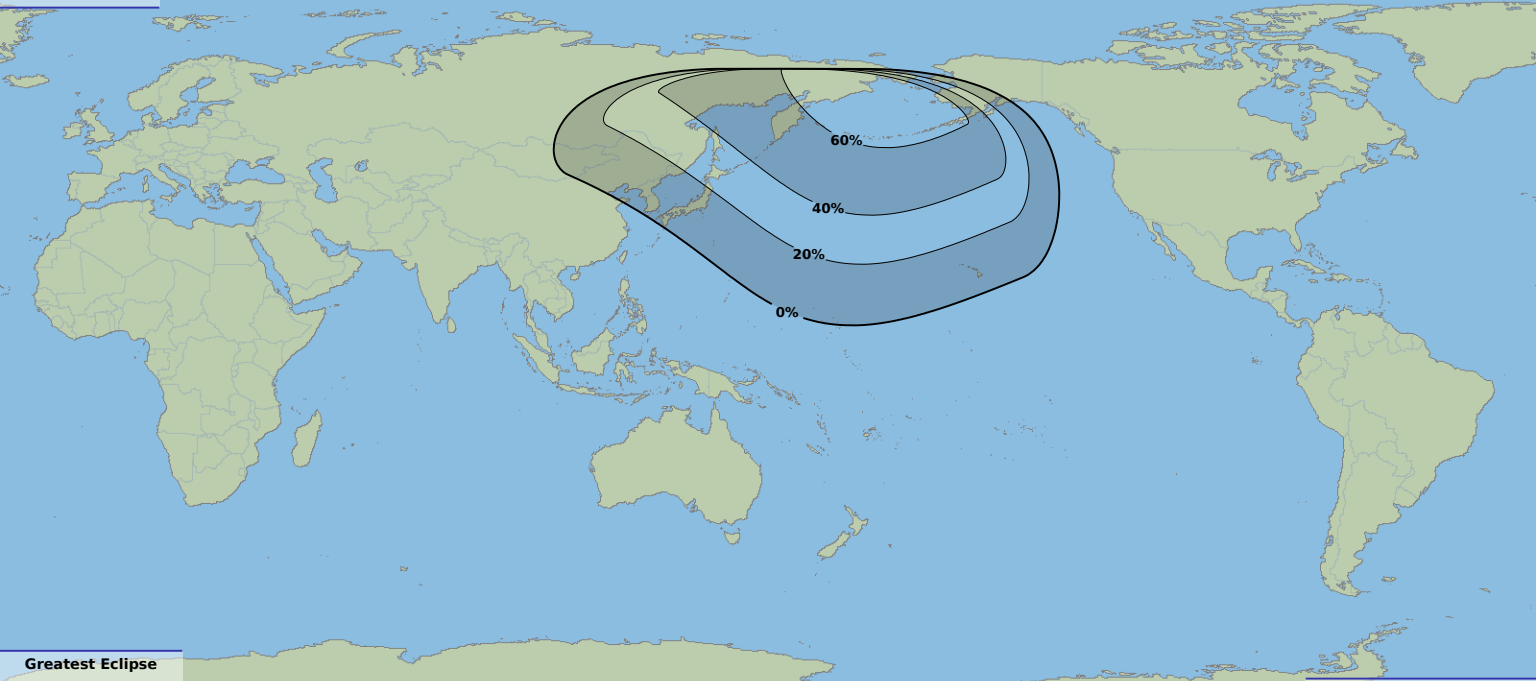

Partial eclipse

Greatest Eclipse

01:29

4 Dec 1964 UTC