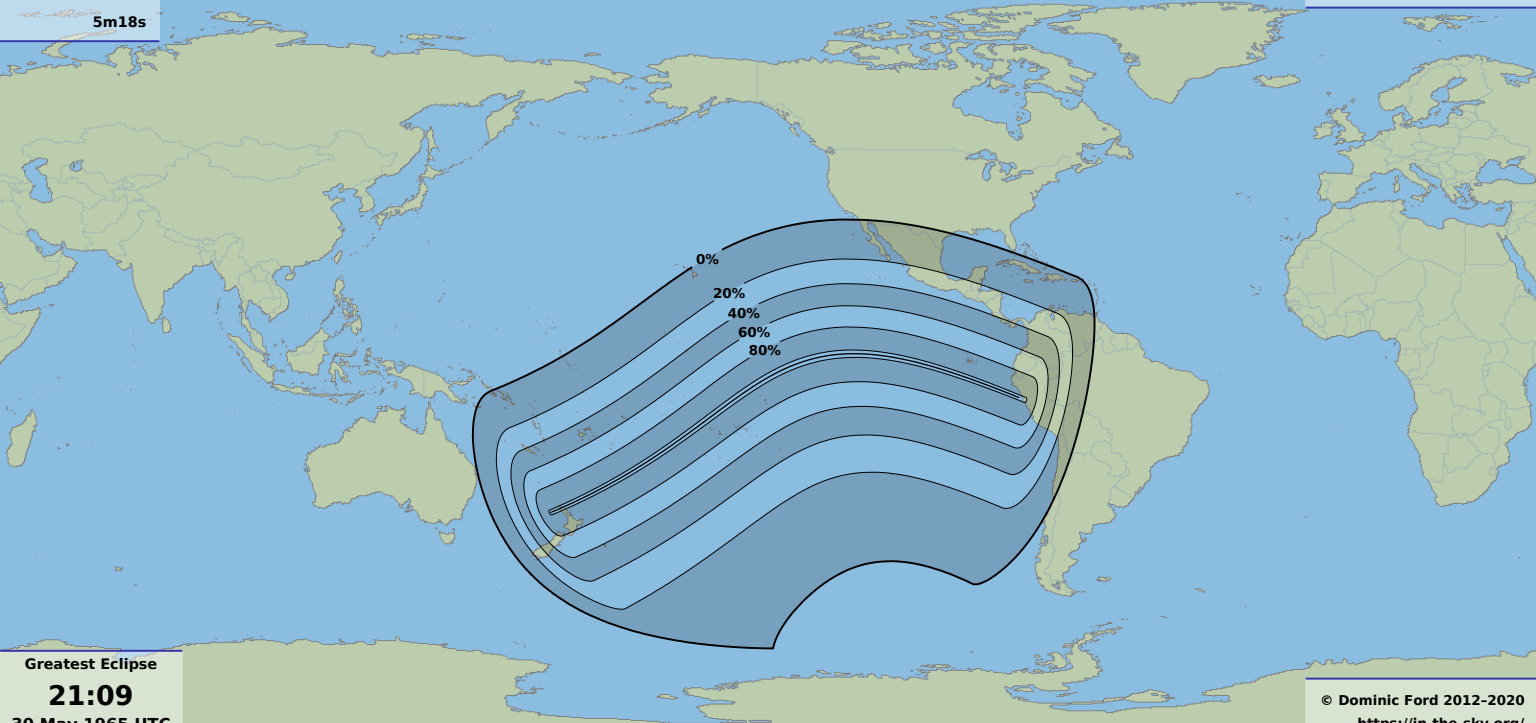

Greatest duration

5m18s

Total solar eclipse

Greatest Eclipse

21:09

30 May 1965 UTC

© Dominic Ford 2012-2020

<https://in-the-sky.org/>