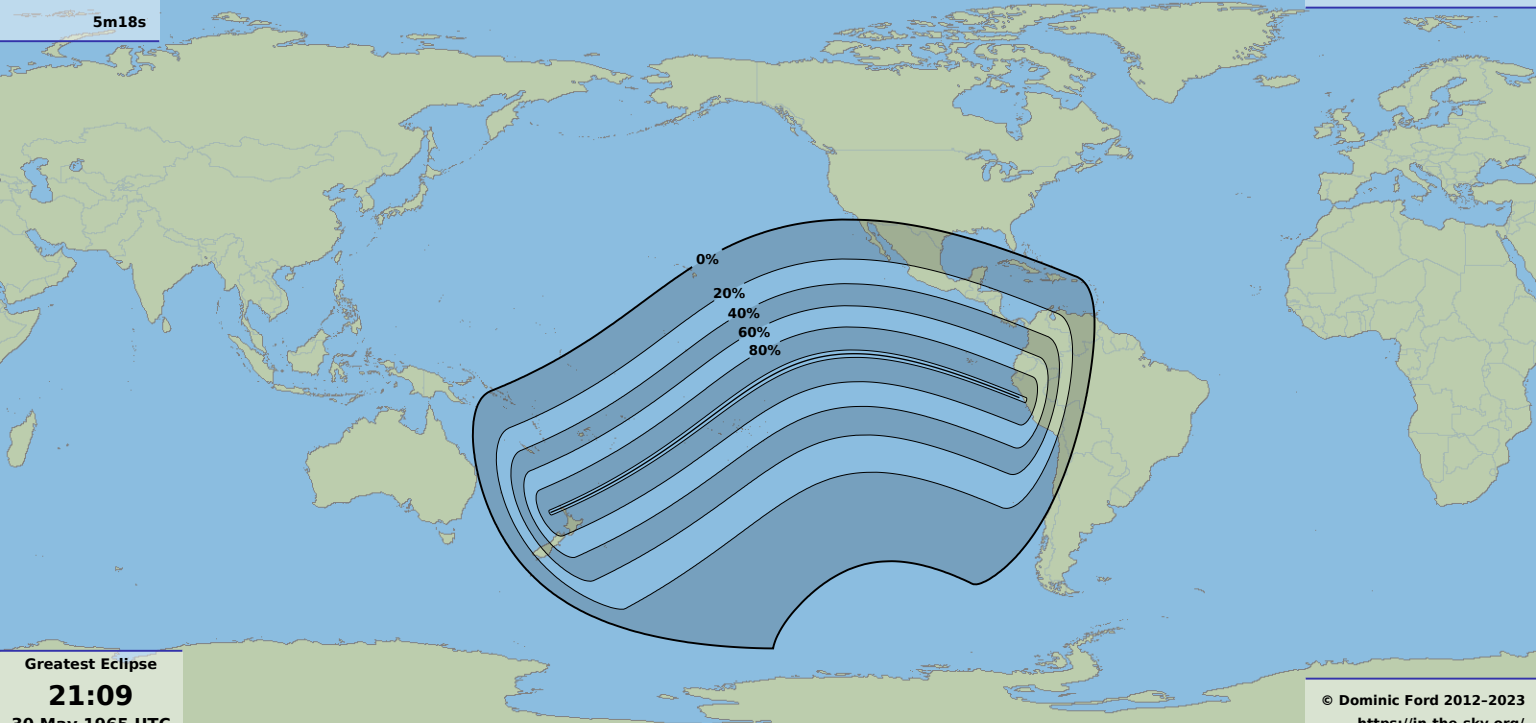

Greatest duration

5m18s

Total solar eclipse

Greatest Eclipse

21:09

30 May 1965 UTC

© Dominic Ford 2012-2023

<https://in-the-sky.org/>