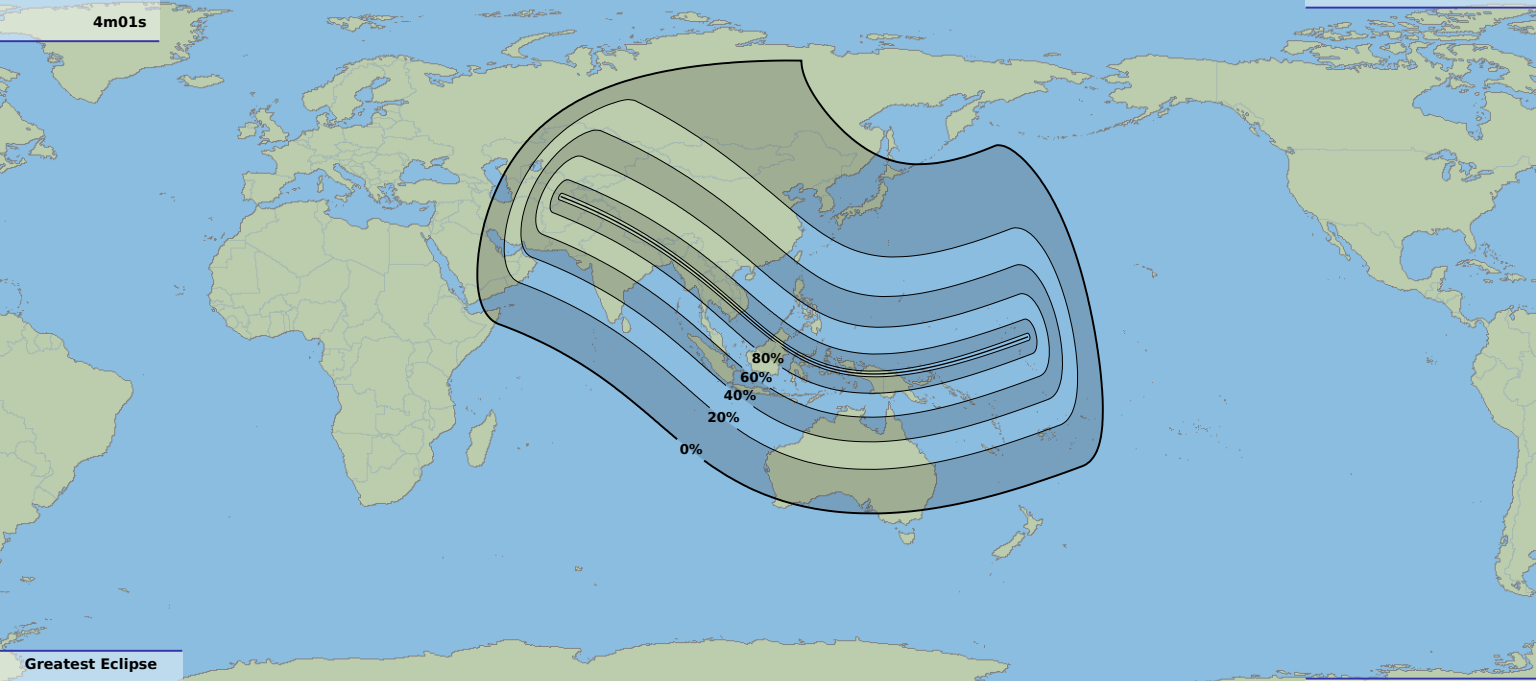

Greatest duration

4m01s

Annular solar eclipse

Greatest Eclipse

04:09

23 Nov 1965 UTC

© Dominic Ford 2012-2020

<https://in-the-sky.org/>