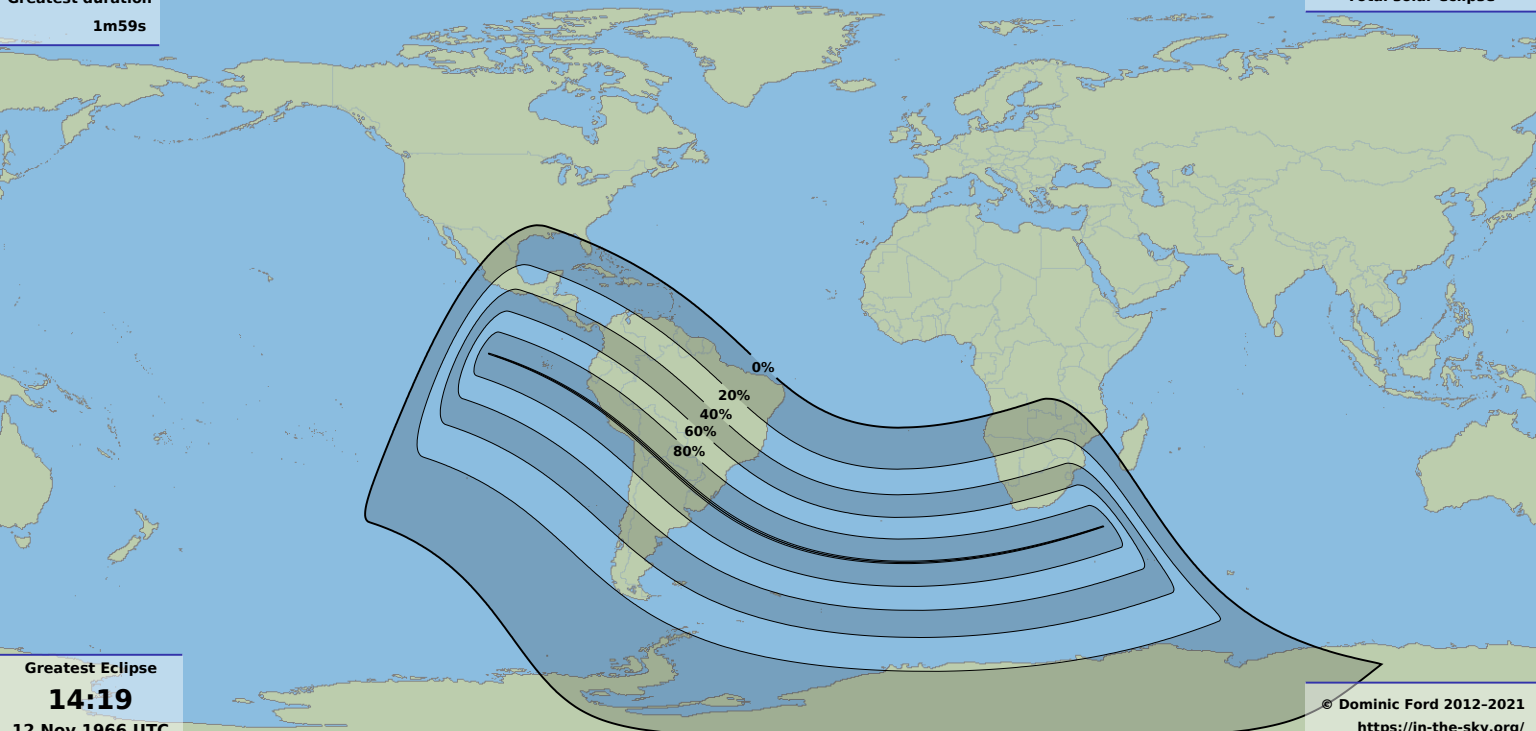

Greatest duration

1m59s

Total solar eclipse

Greatest Eclipse

14:19

12 Nov 1966 UTC

© Dominic Ford 2012-2021

<https://in-the-sky.org/>