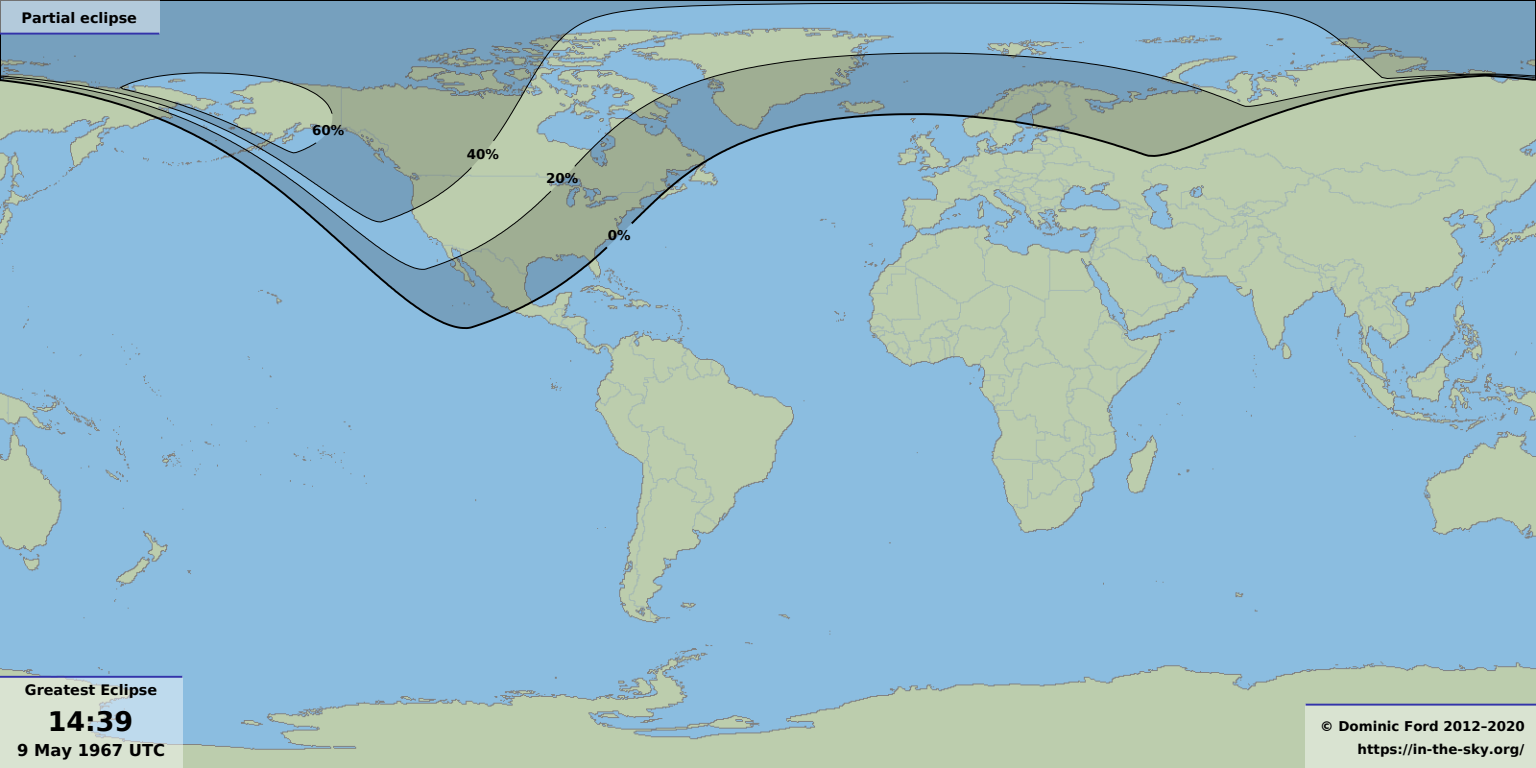

Partial eclipse

Greatest Eclipse

14:39

9 May 1967 UTC