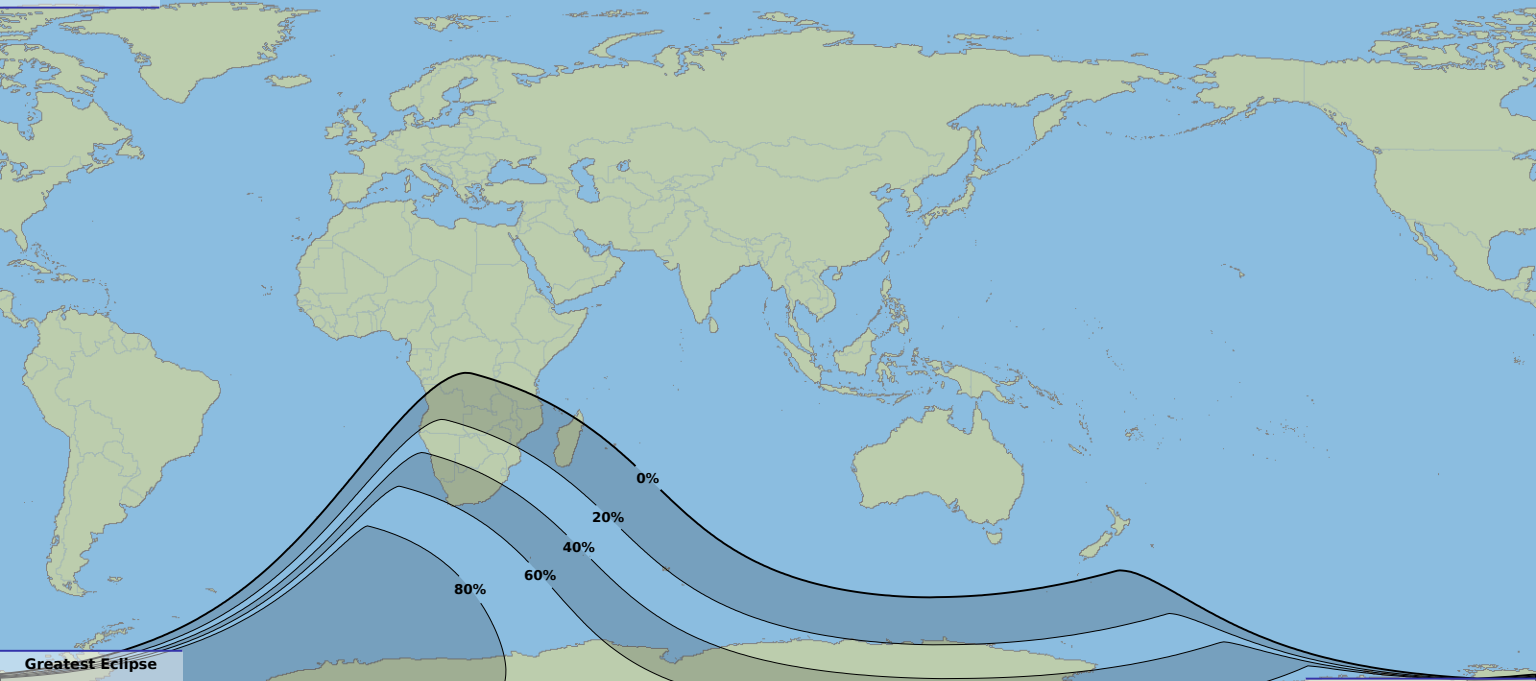

Partial eclipse

Greatest Eclipse

05:29

2 Nov 1967 UTC