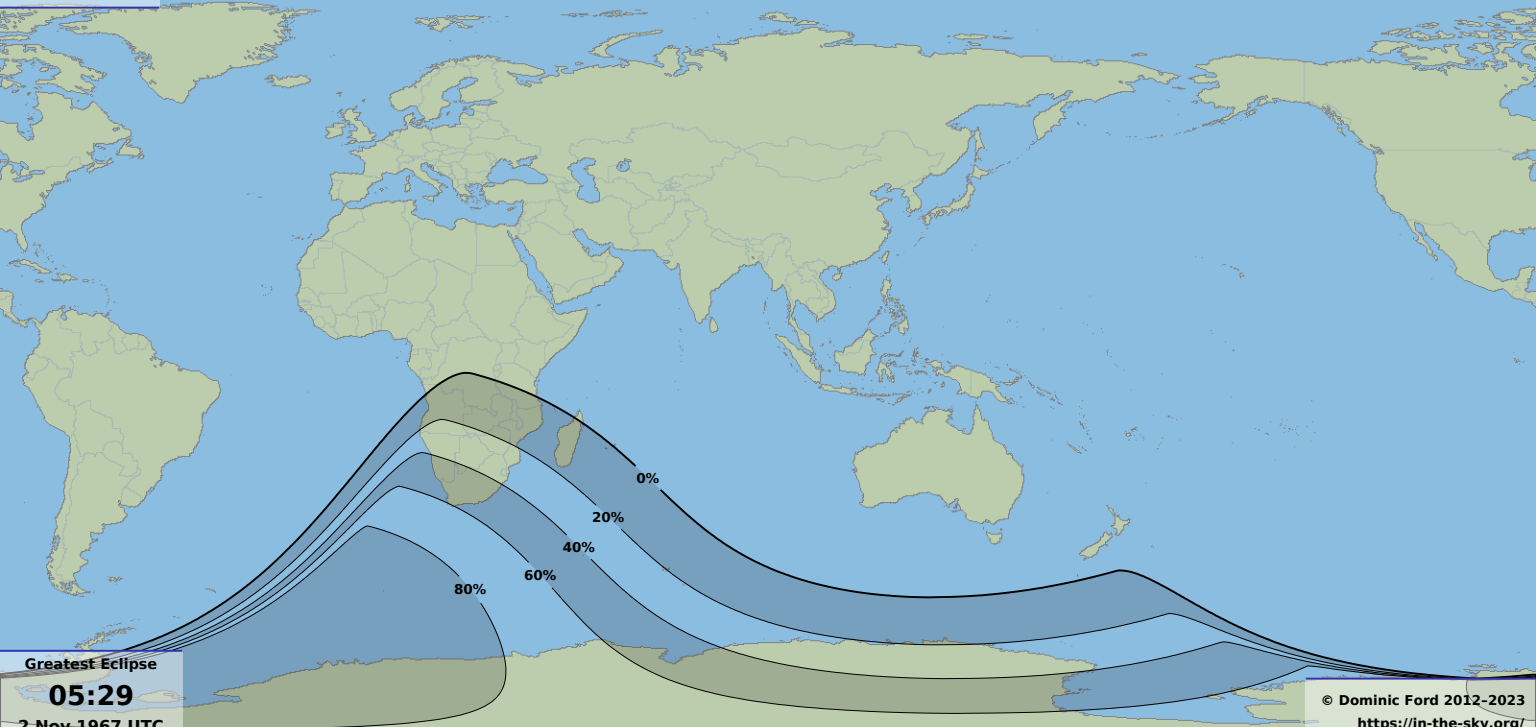

Partial eclipse

Greatest Eclipse

05:29

2 Nov 1967 UTC