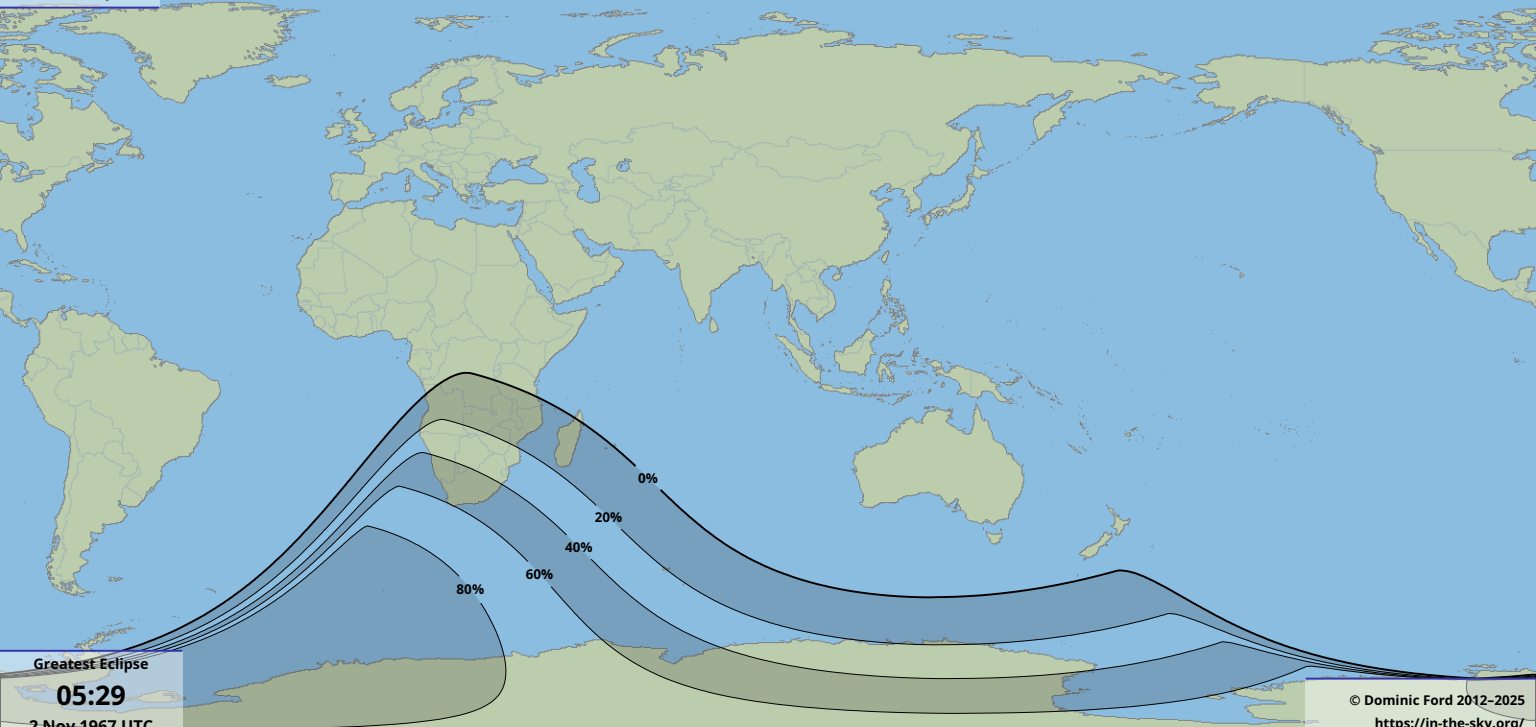

Partial eclipse

Greatest Eclipse

05:29

2 Nov 1967 UTC

© Dominic Ford 2012–2025

<https://in-the-sky.org/>