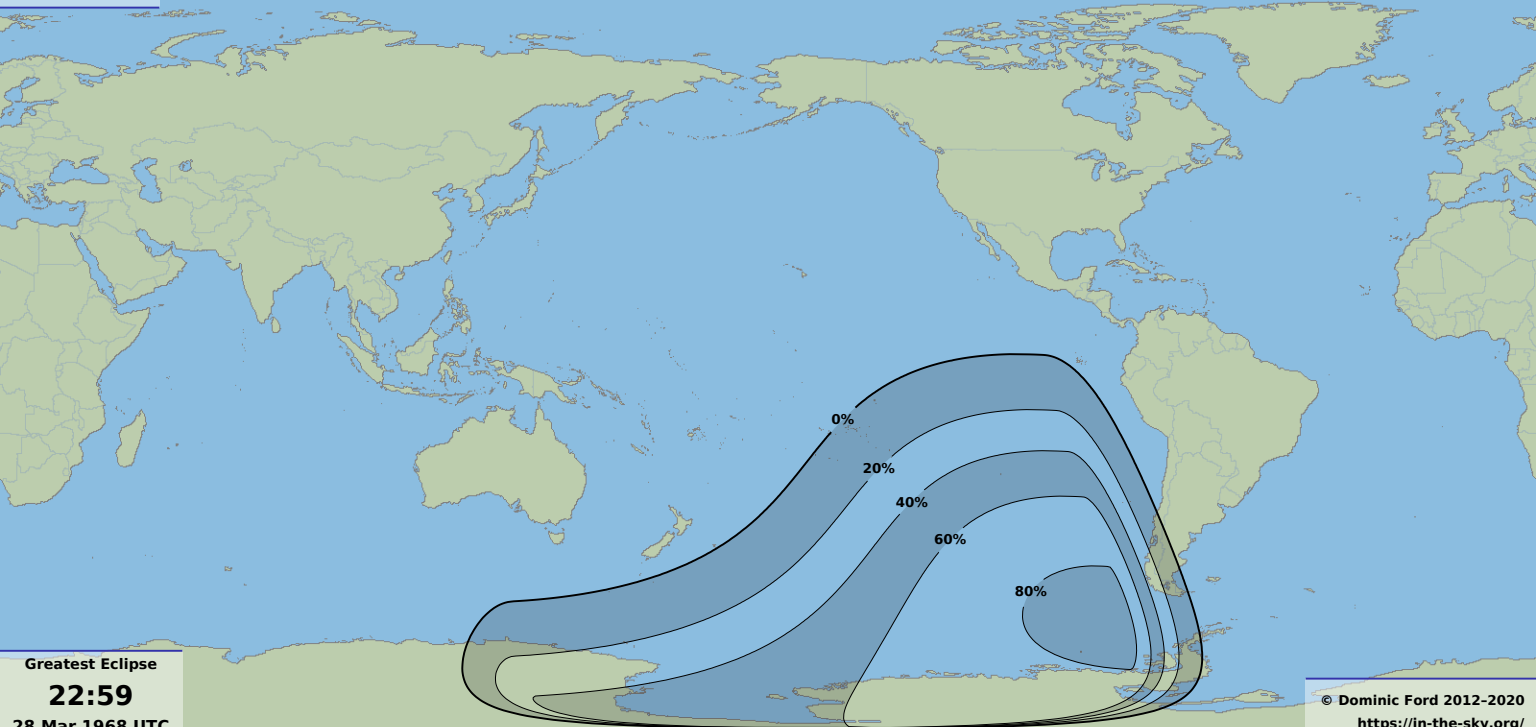

Partial eclipse

Greatest Eclipse
22:59
28 Mar 1968 UTC