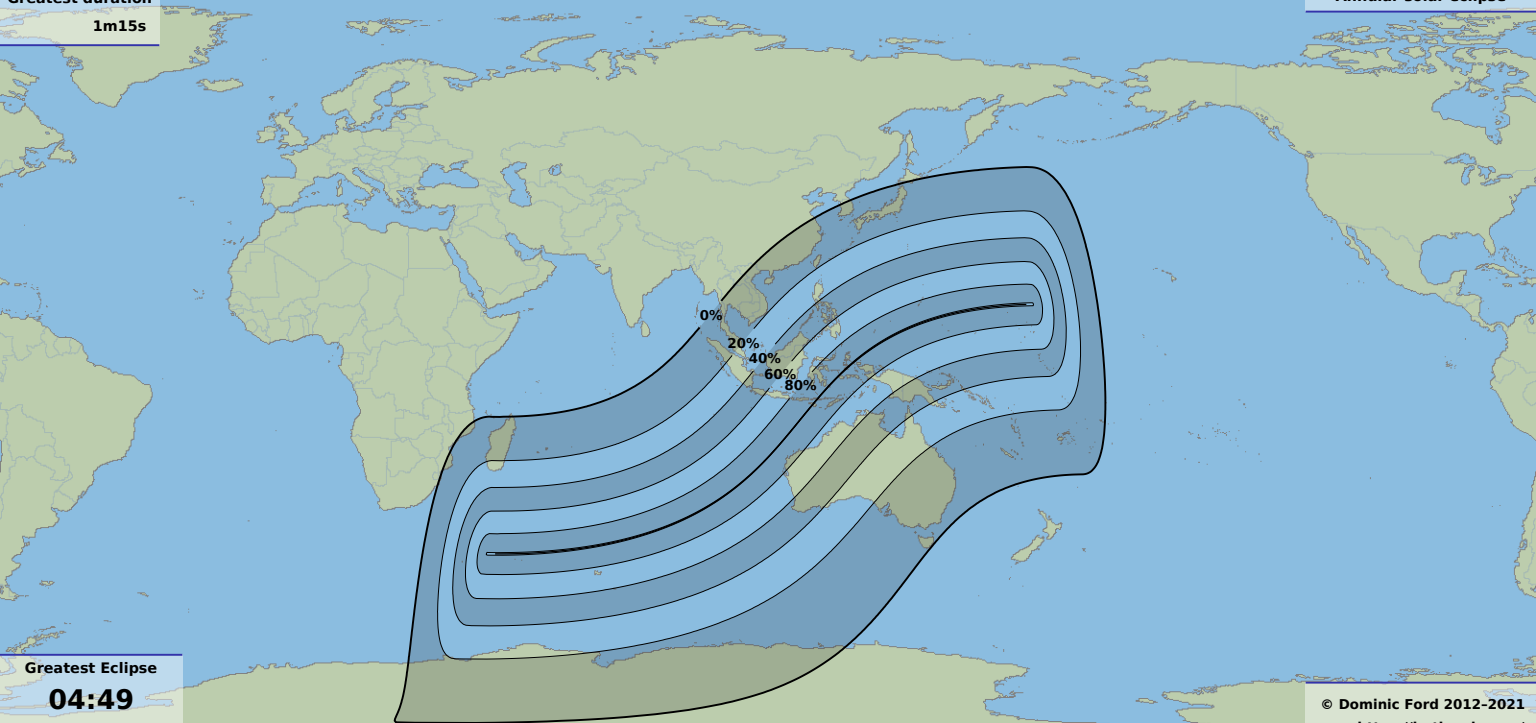

Greatest duration

1m15s

Annular solar eclipse

Greatest Eclipse

04:49

18 Mar 1969 UTC

© Dominic Ford 2012-2021

<https://in-the-sky.org/>