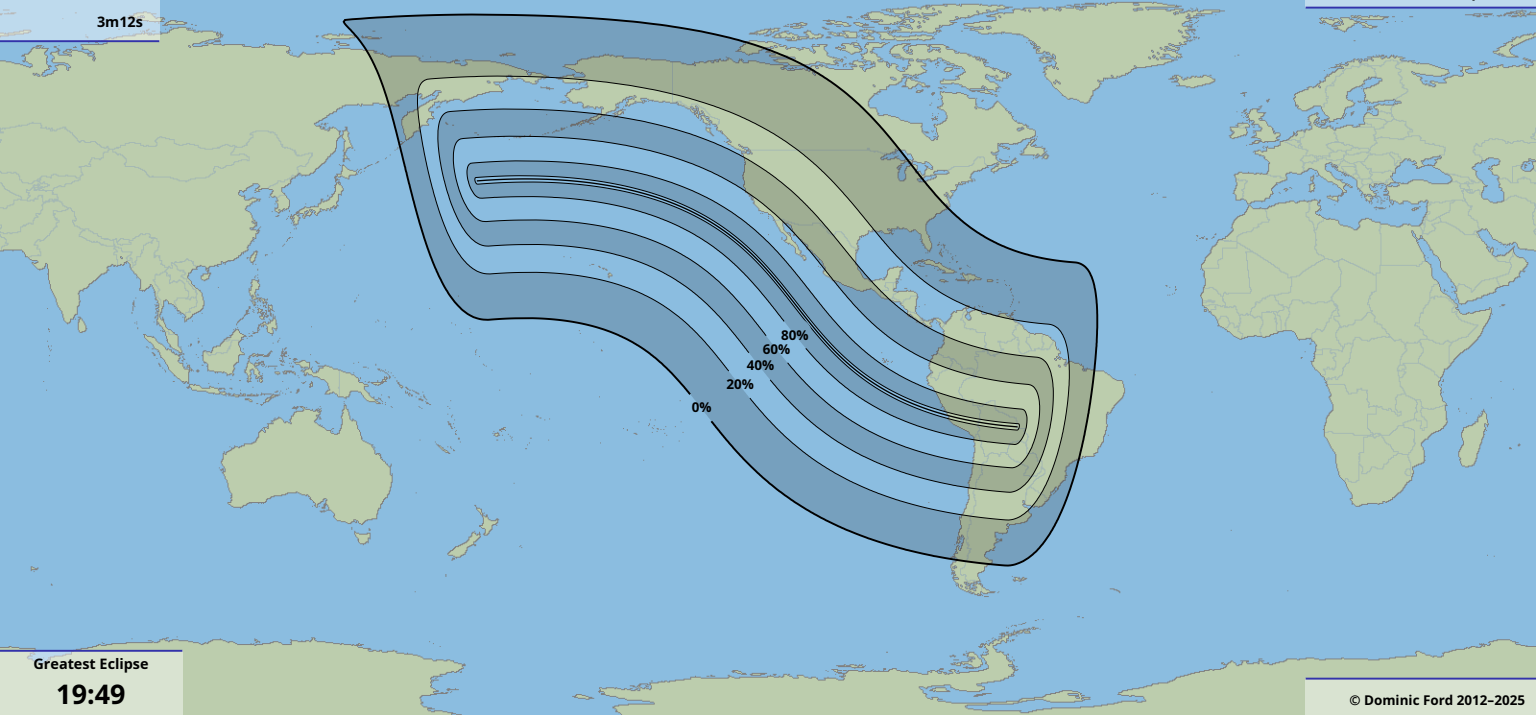

Greatest duration
3m12s

Greatest Eclipse
19:49
11 Sep 1969 UTC