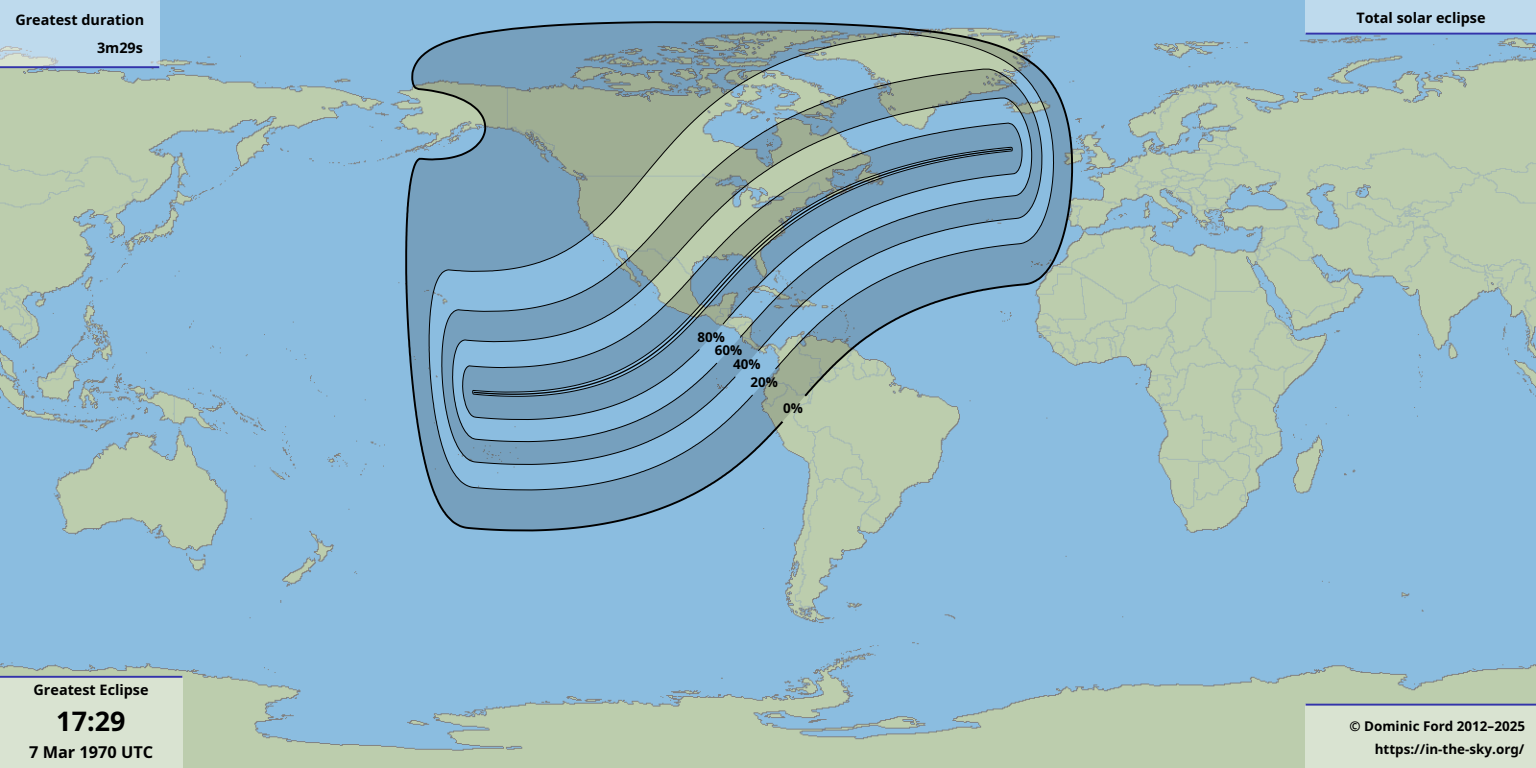

Greatest duration
3m29s

Greatest Eclipse

17:29

7 Mar 1970 UTC