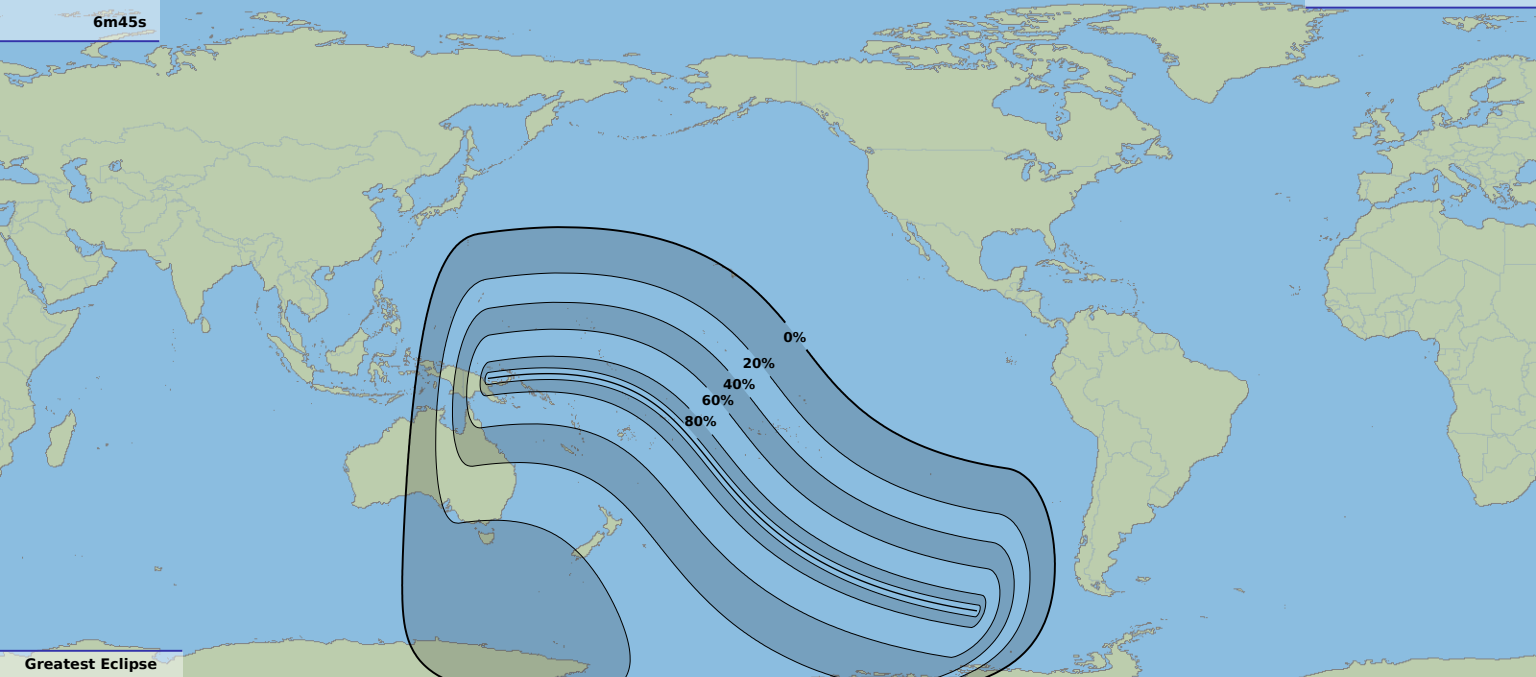

Greatest duration

6m45s

Annular solar eclipse

Greatest Eclipse

21:48

31 Aug 1970 UTC

© Dominic Ford 2012-2020

<https://in-the-sky.org/>