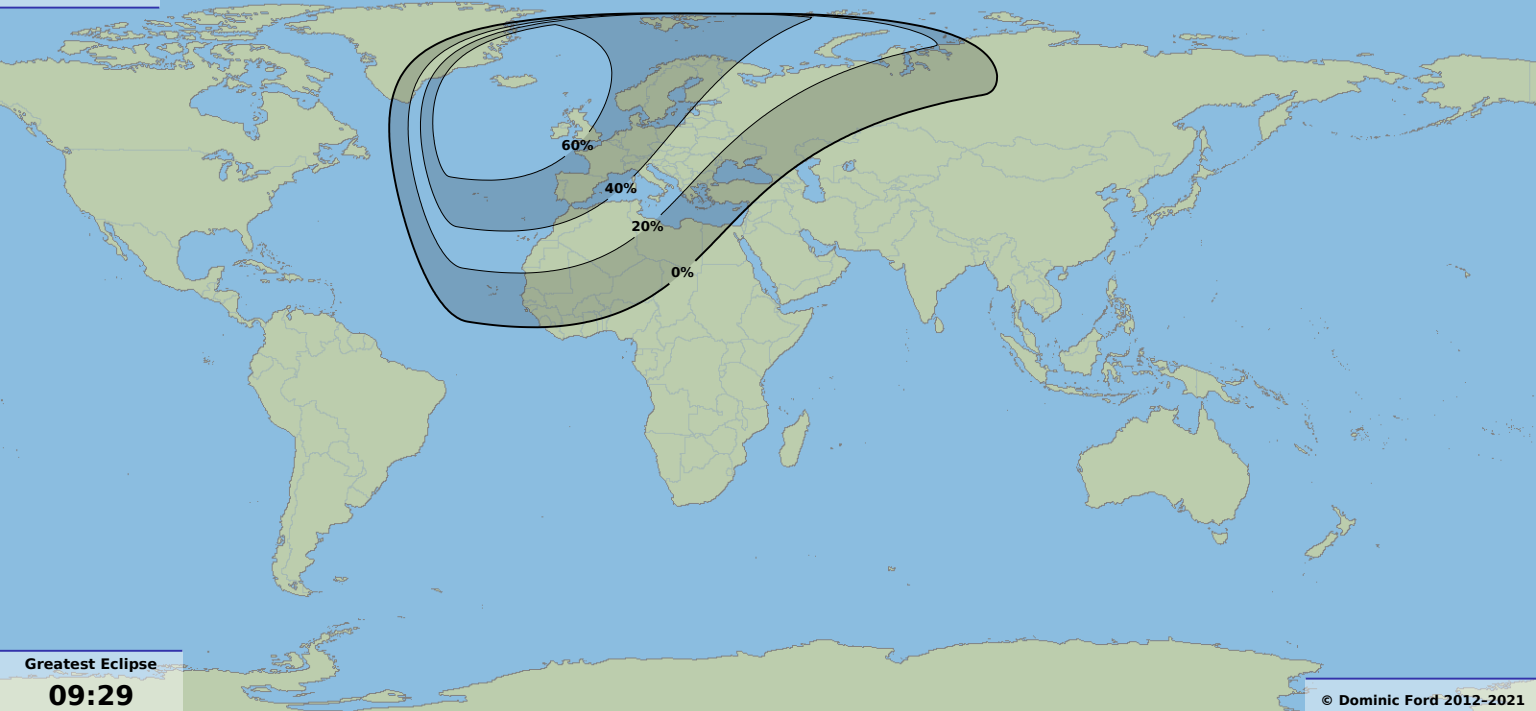

Partial eclipse

Greatest Eclipse

09:29

25 Feb 1971 UTC