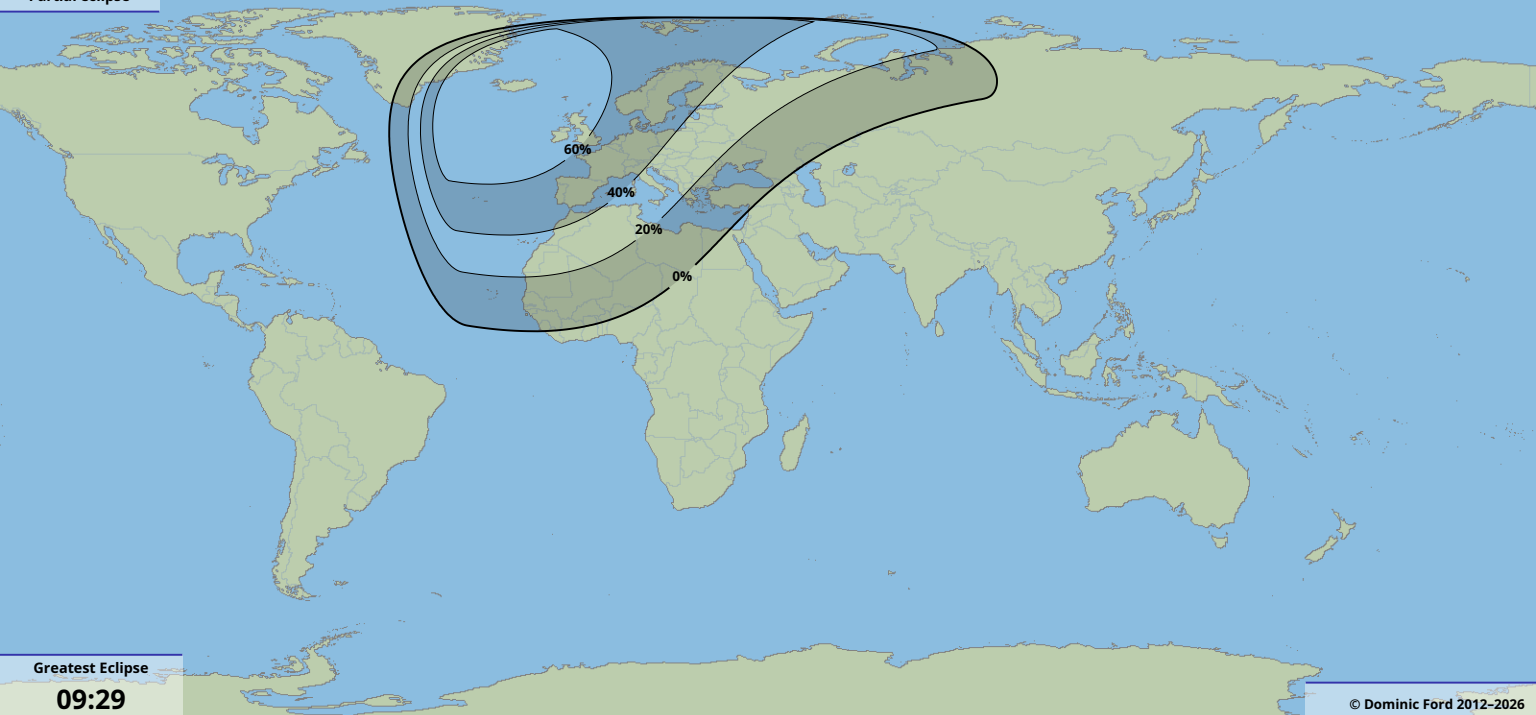

Partial eclipse

Greatest Eclipse

09:29

25 Feb 1971 UTC