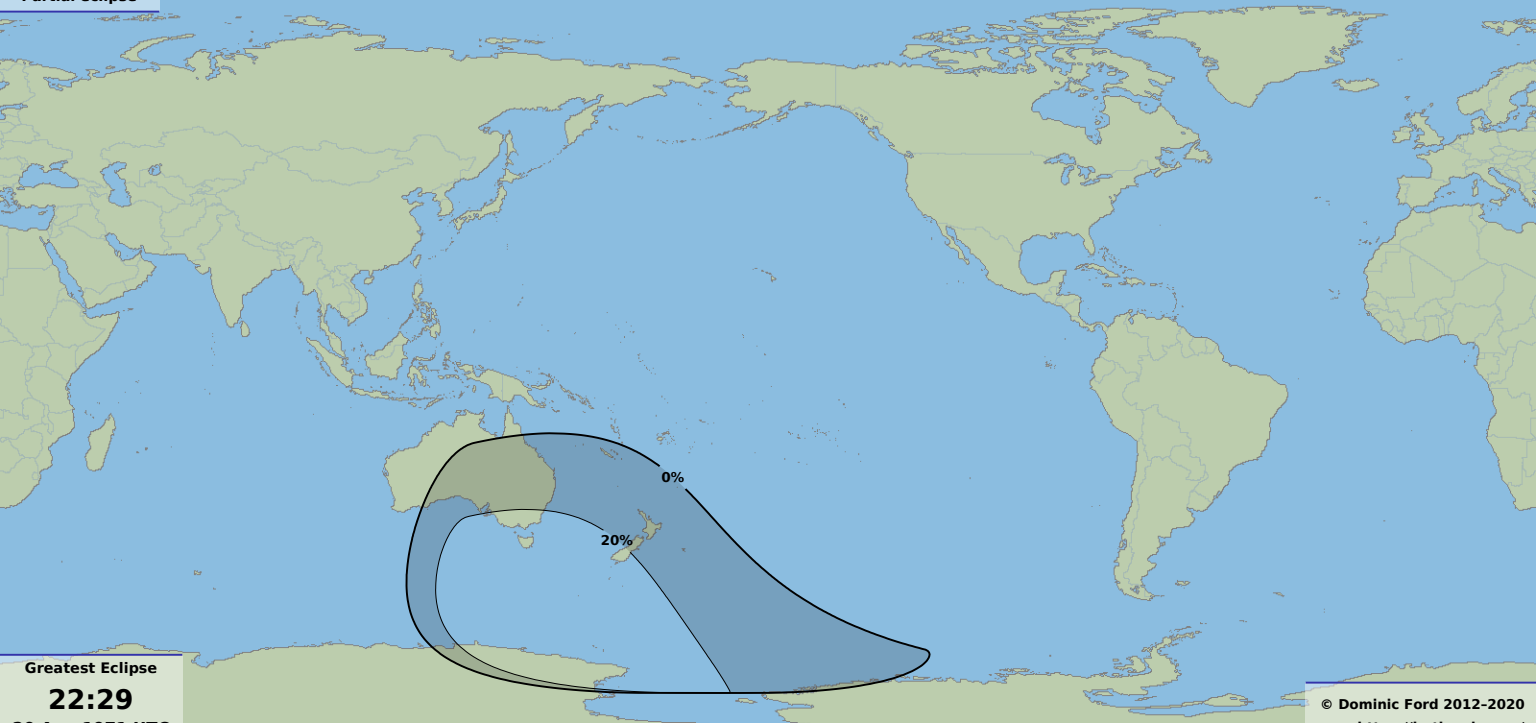

Partial eclipse

Greatest Eclipse
22:29
20 Aug 1971 UTC