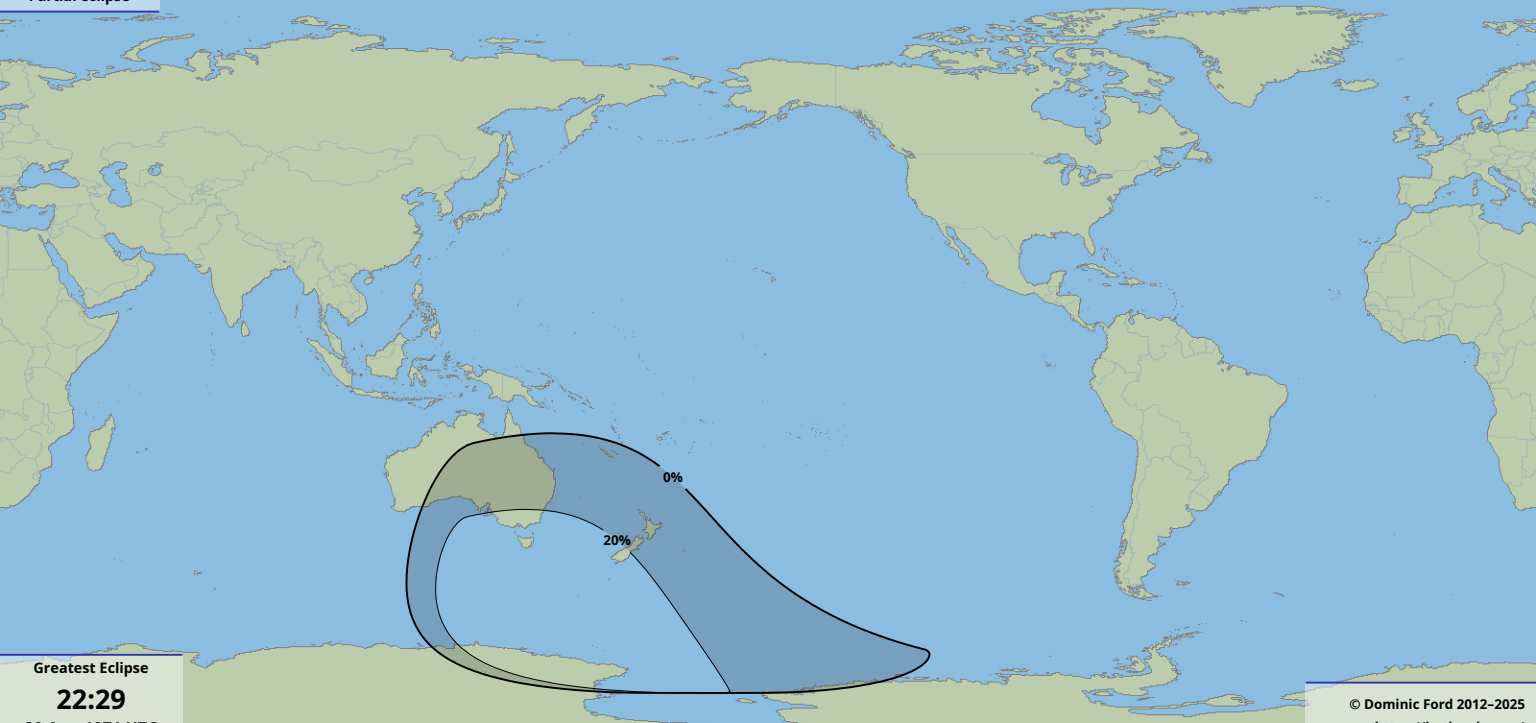

Partial eclipse

Greatest Eclipse

22:29

20 Aug 1971 UTC