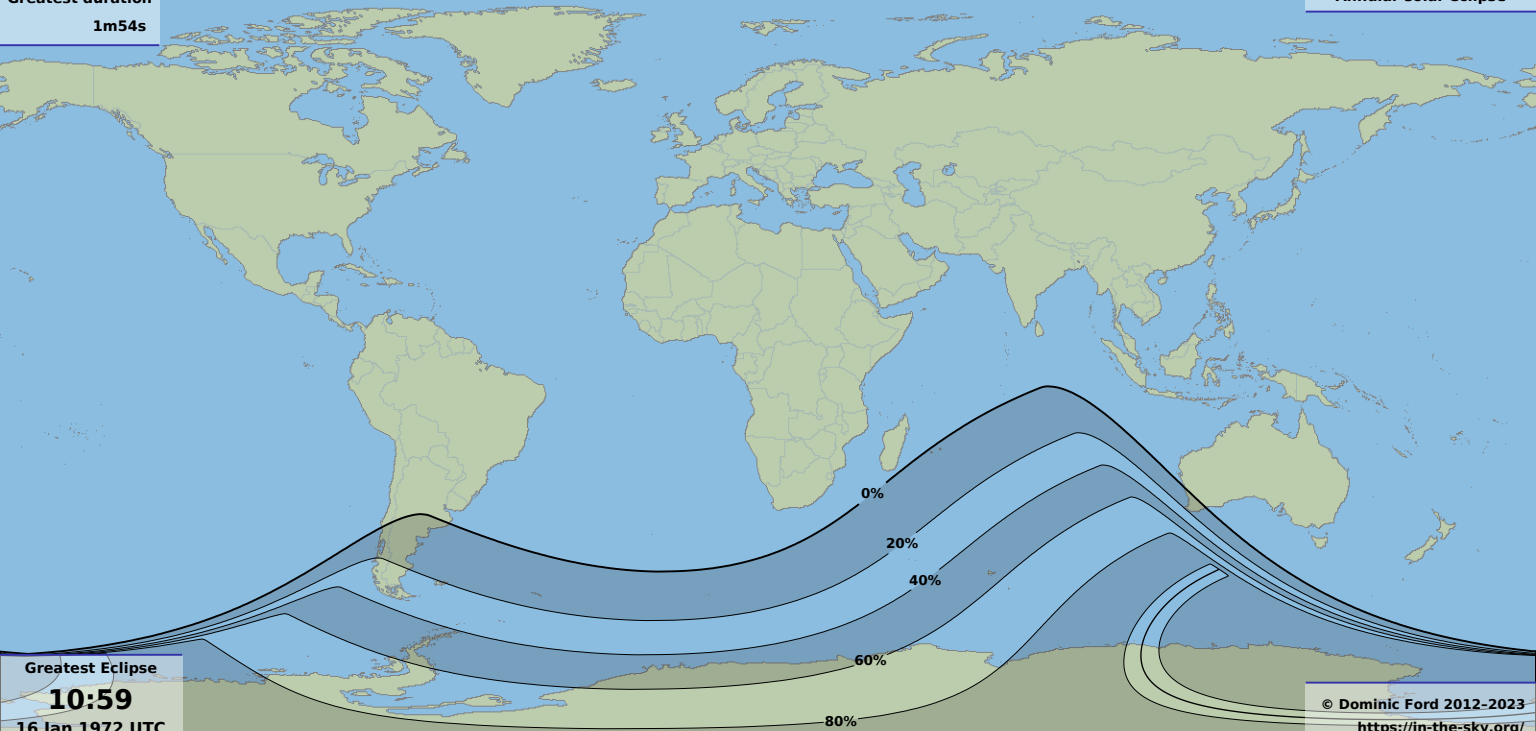

Greatest duration

1m54s

Annular solar eclipse

Greatest Eclipse
10:59
16 Jan 1972 UTC

© Dominic Ford 2012-2023
<https://in-the-sky.org/>