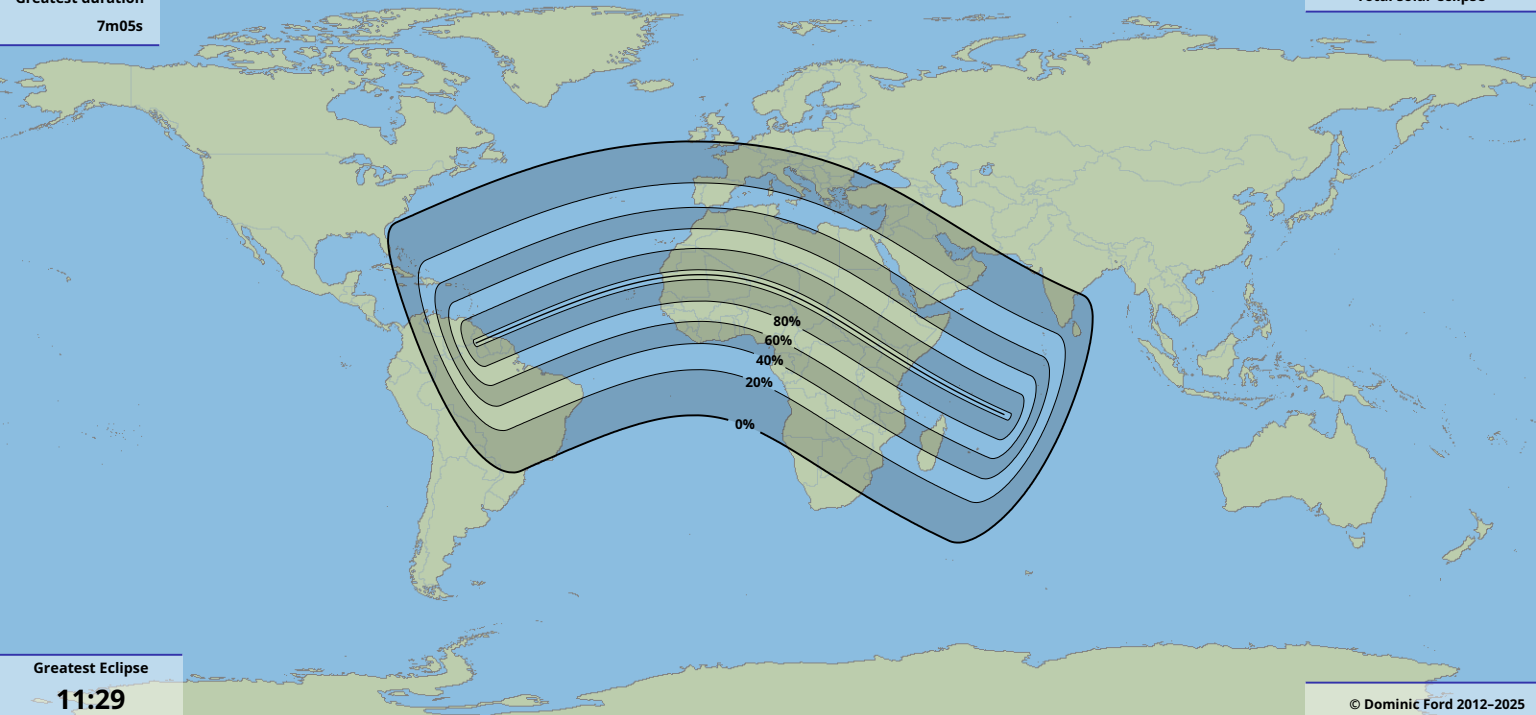

Greatest duration

7m05s

Greatest Eclipse

**11:29**

30 Jun 1973 UTC