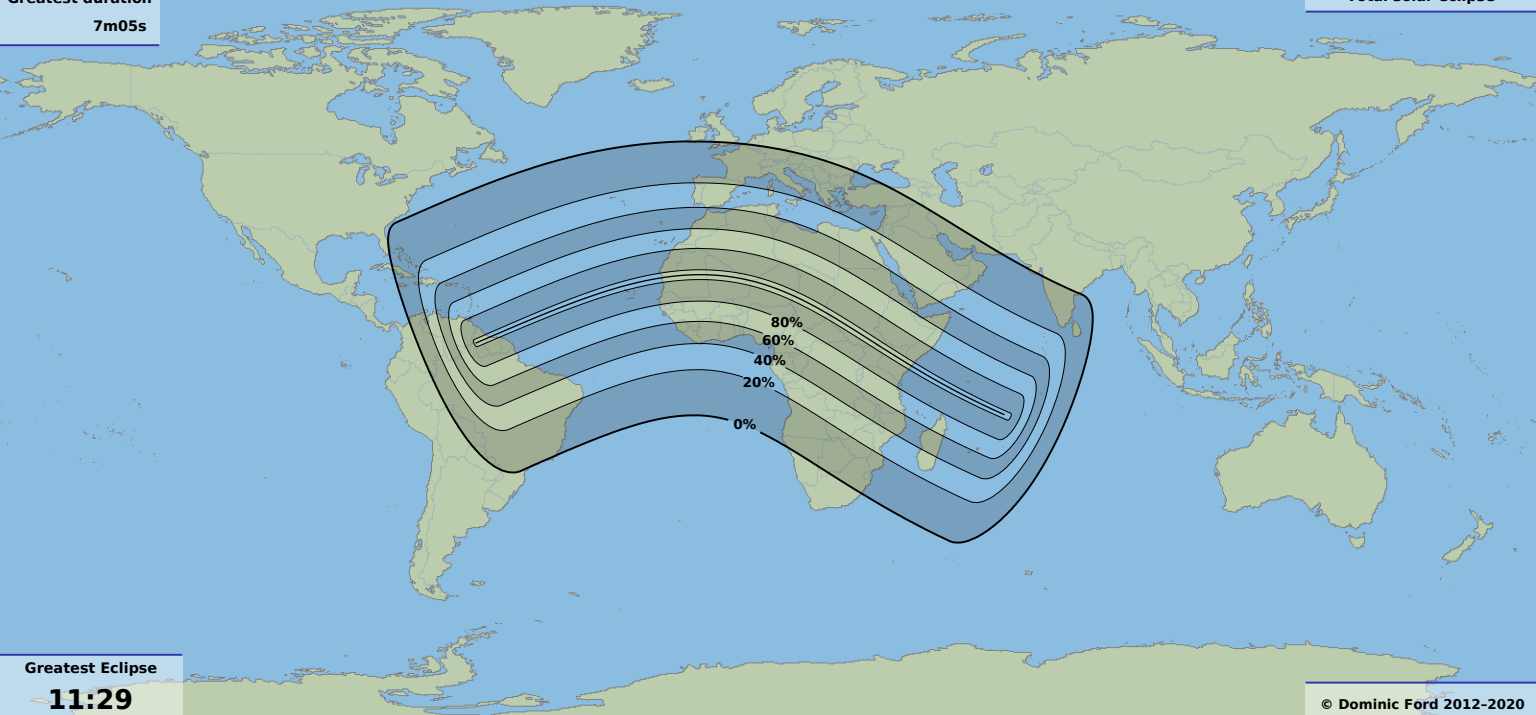

Greatest duration

7m05s

Total solar eclipse

Greatest Eclipse

11:29

30 Jun 1973 UTC

80%
60%
40%
20%
0%

© Dominic Ford 2012-2020