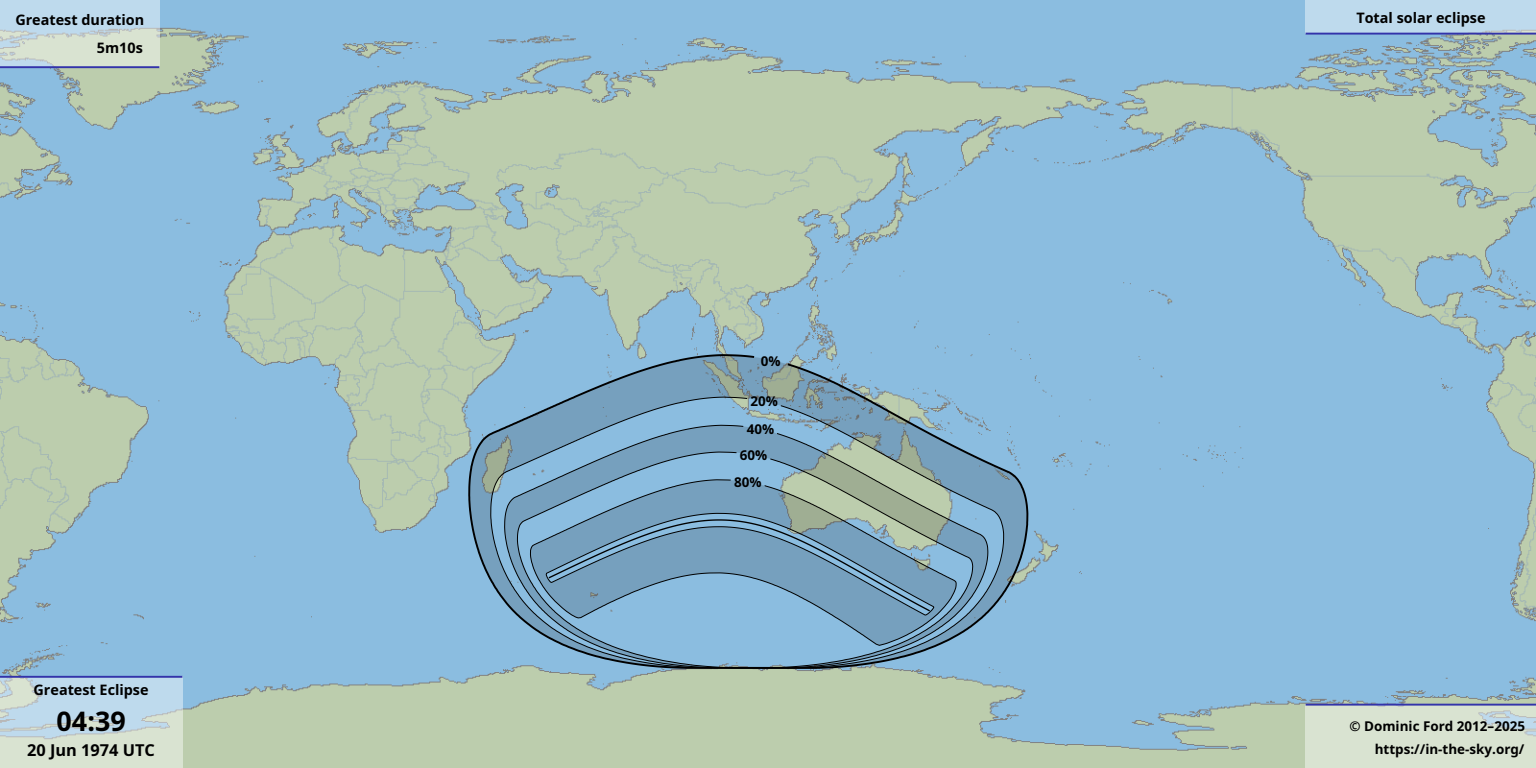

Greatest duration

5m10s

Greatest Eclipse

04:39

20 Jun 1974 UTC