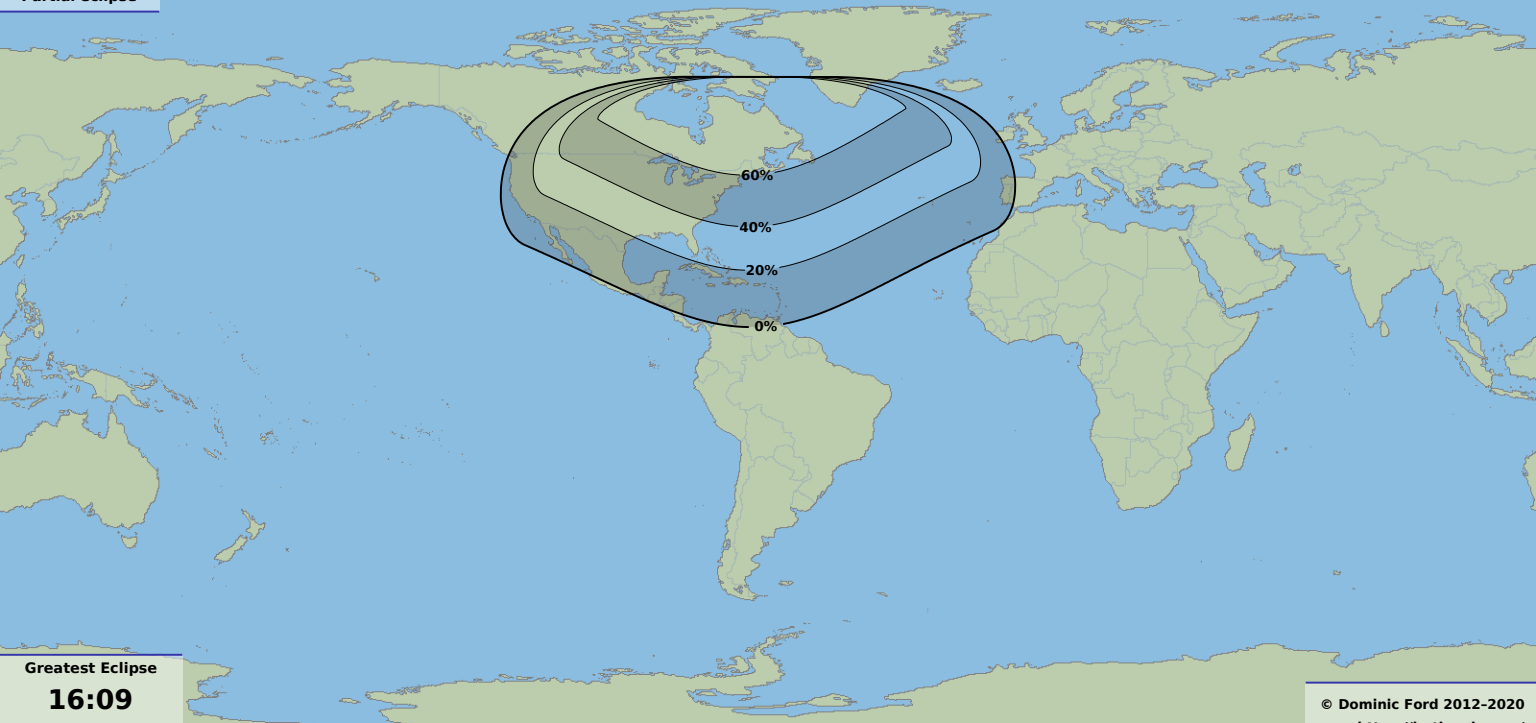

Partial eclipse

Greatest Eclipse
16:09
13 Dec 1974 UTC