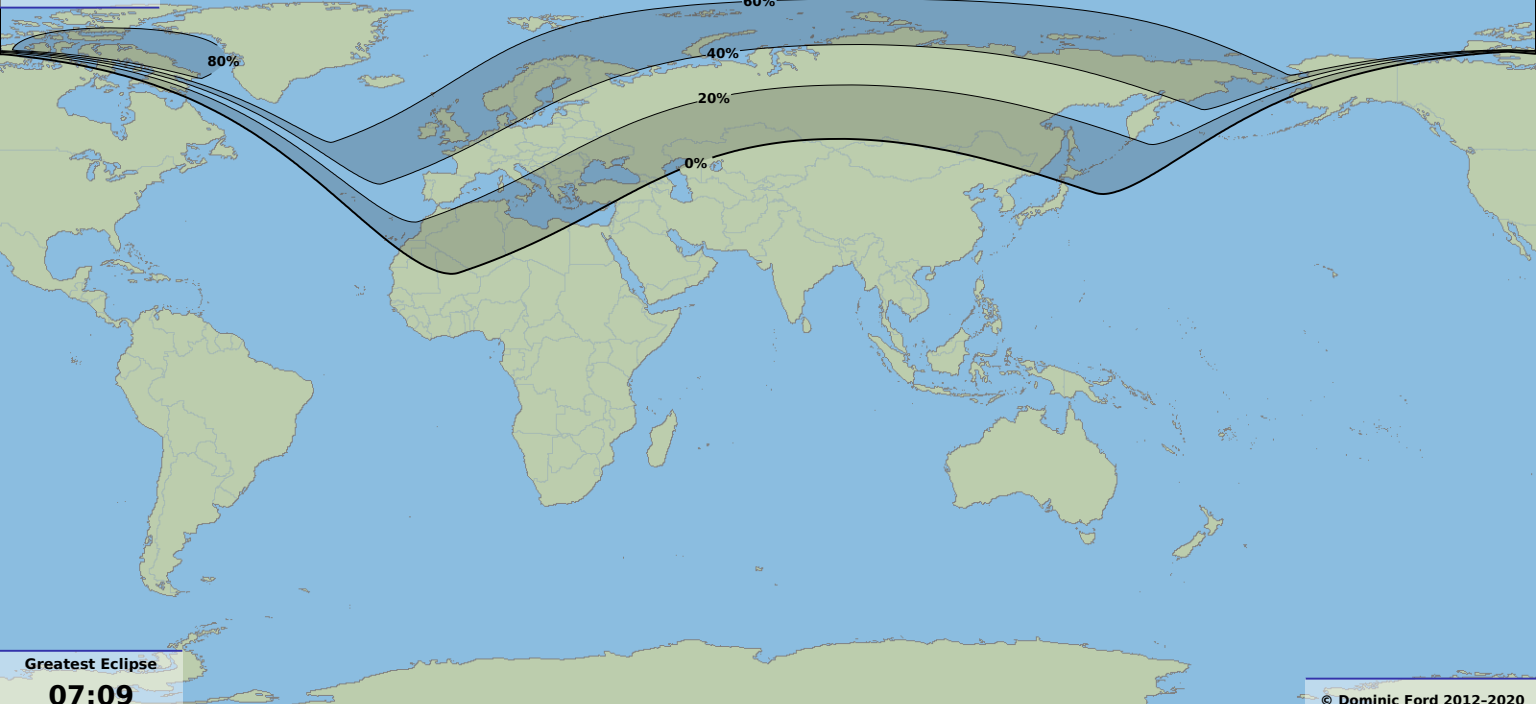

Partial eclipse

Greatest Eclipse

07:09

11 May 1975 UTC