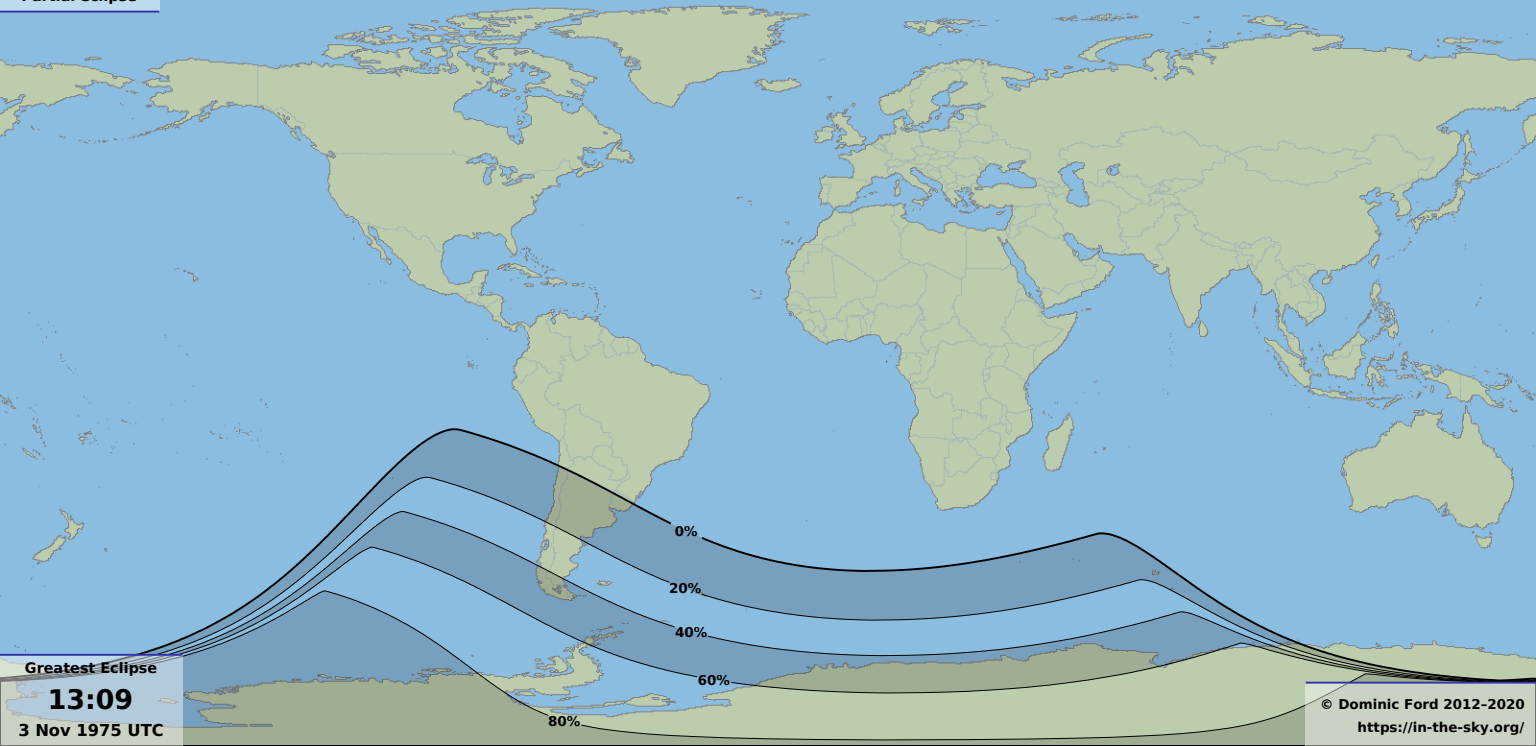

Partial eclipse

Greatest Eclipse

13:09

3 Nov 1975 UTC

0%

20%

40%

60%