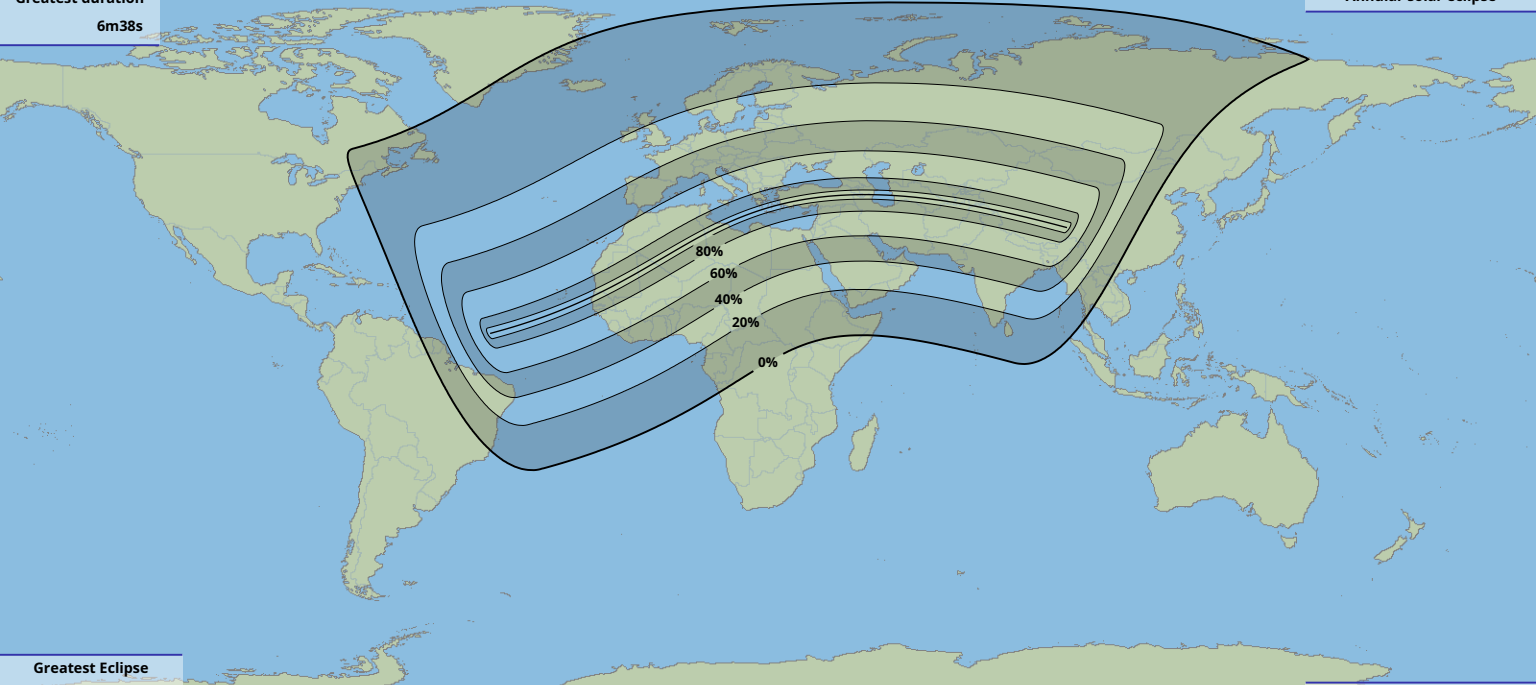

Greatest duration
6m38s

Greatest Eclipse
10:19
29 Apr 1976 UTC