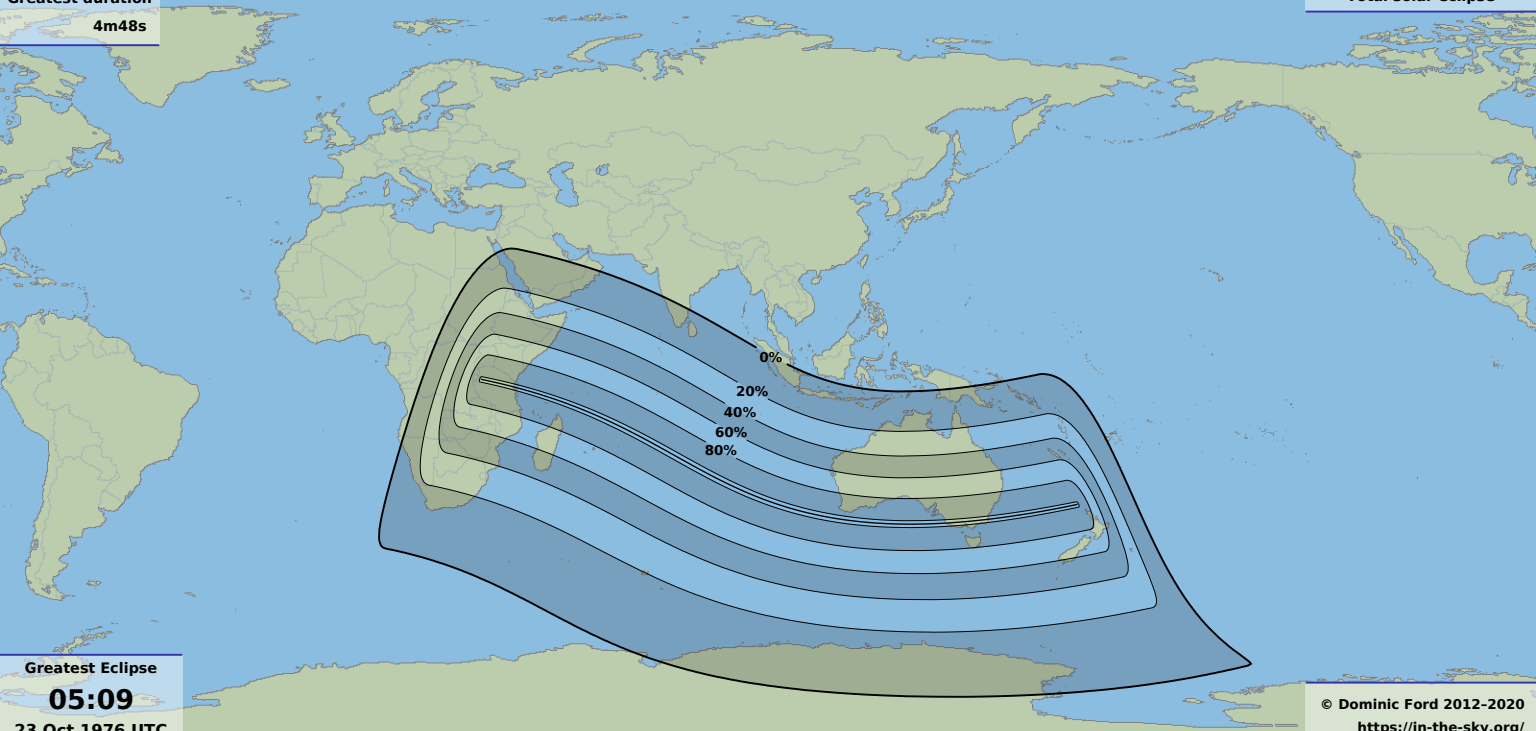

Greatest duration

4m48s

Total solar eclipse

Greatest Eclipse

05:09

23 Oct 1976 UTC