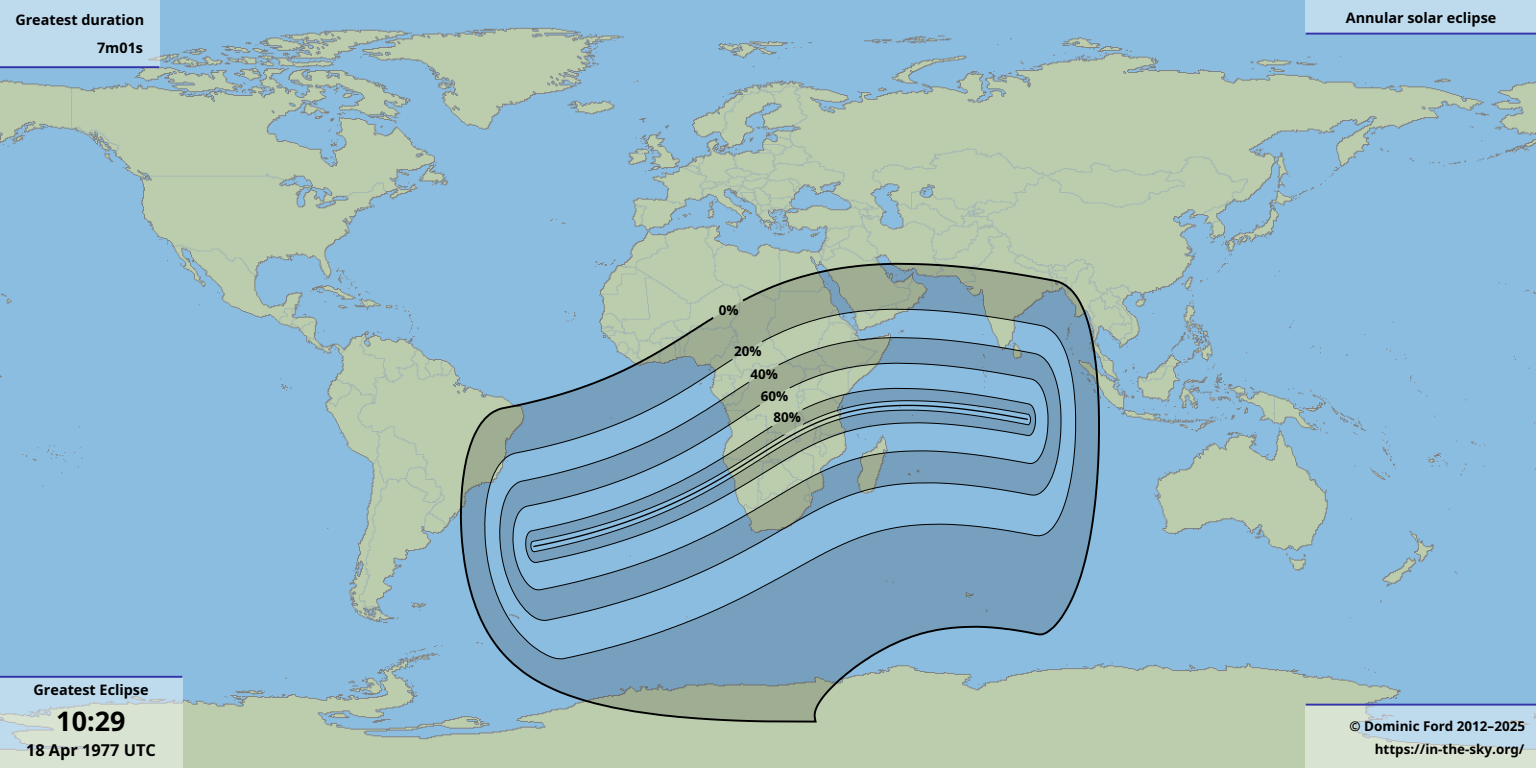

Greatest duration  
7m01s

Greatest Eclipse  
**10:29**  
18 Apr 1977 UTC