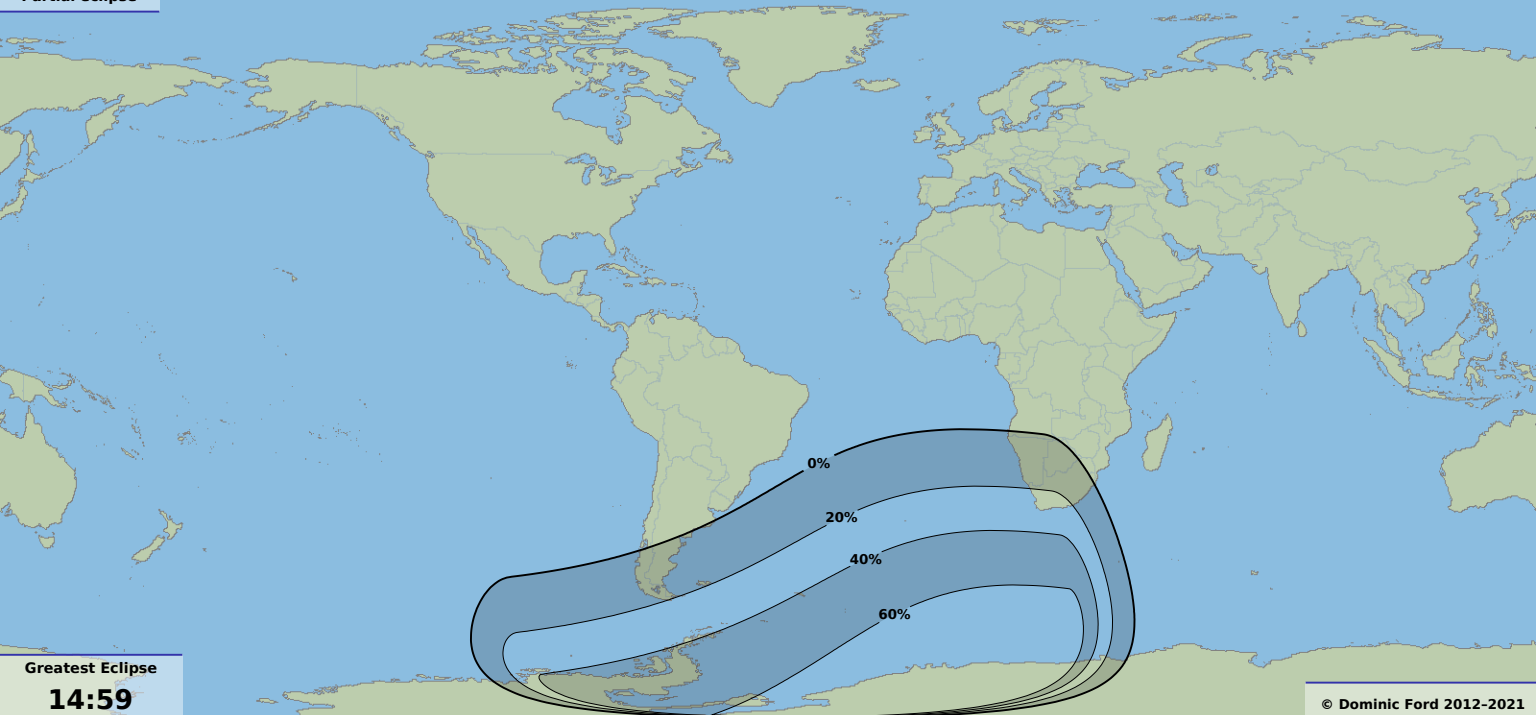

Partial eclipse

Greatest Eclipse

14:59
7 Apr 1978 UTC