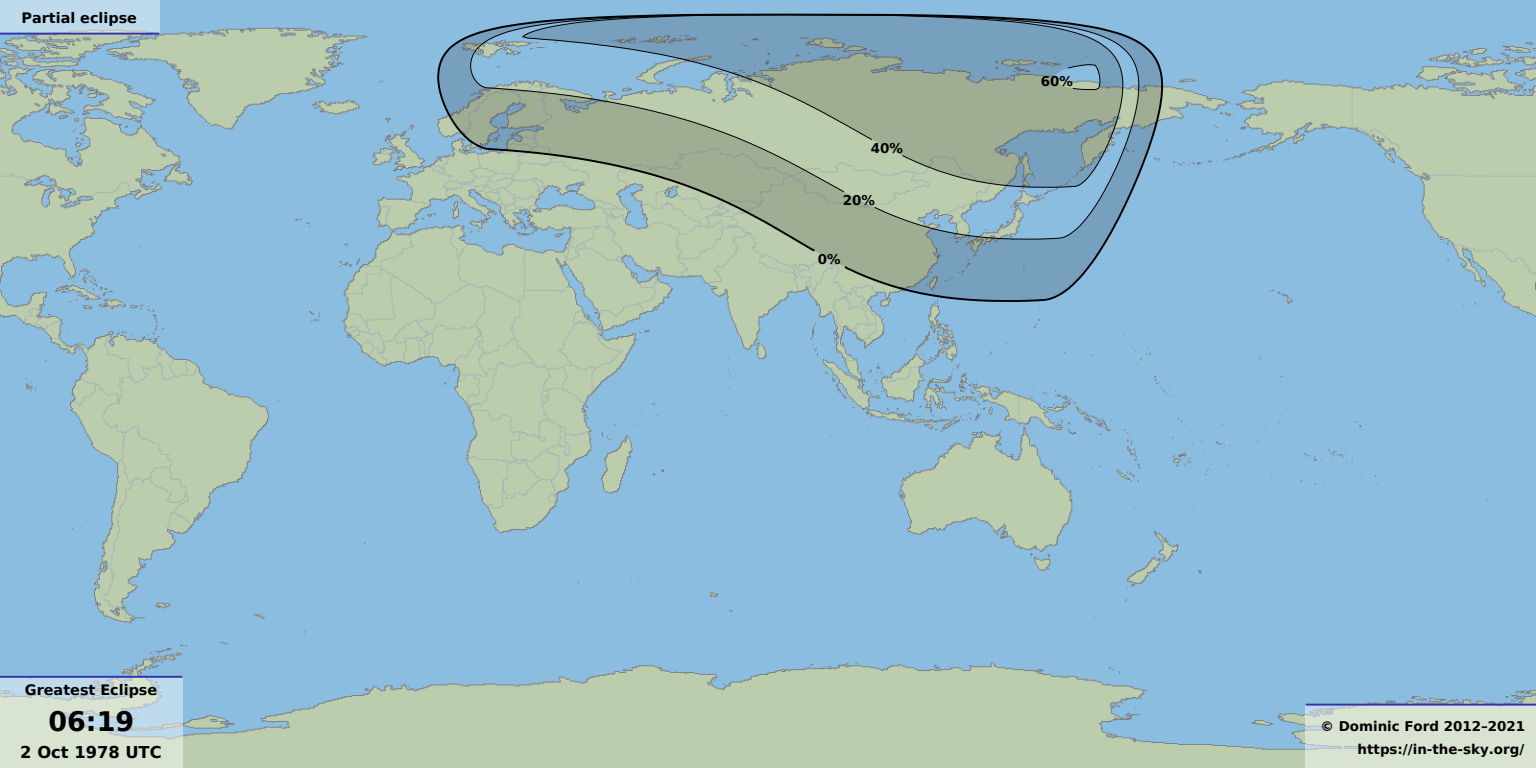

Partial eclipse

Greatest Eclipse

06:19

2 Oct 1978 UTC