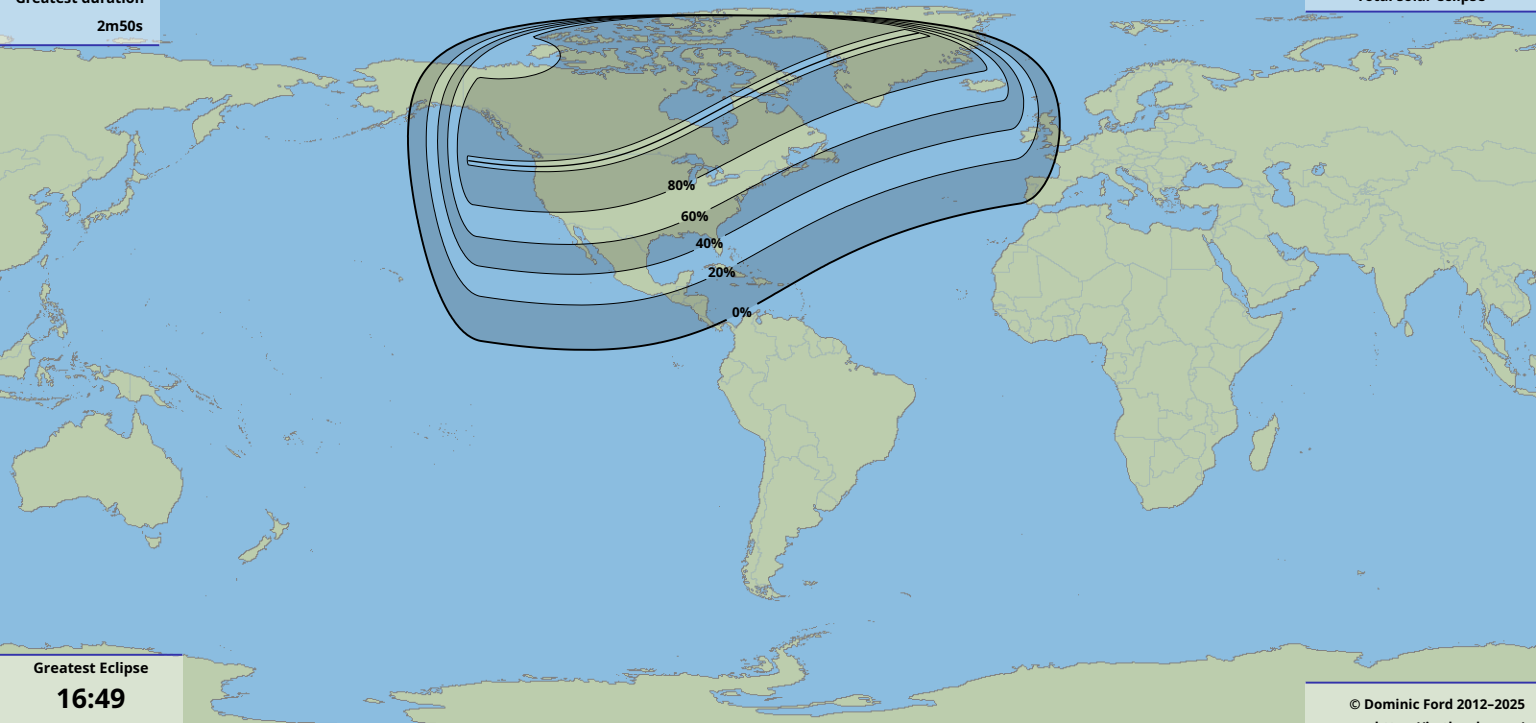

Greatest duration

2m50s

Greatest Eclipse

16:49

26 Feb 1979 UTC