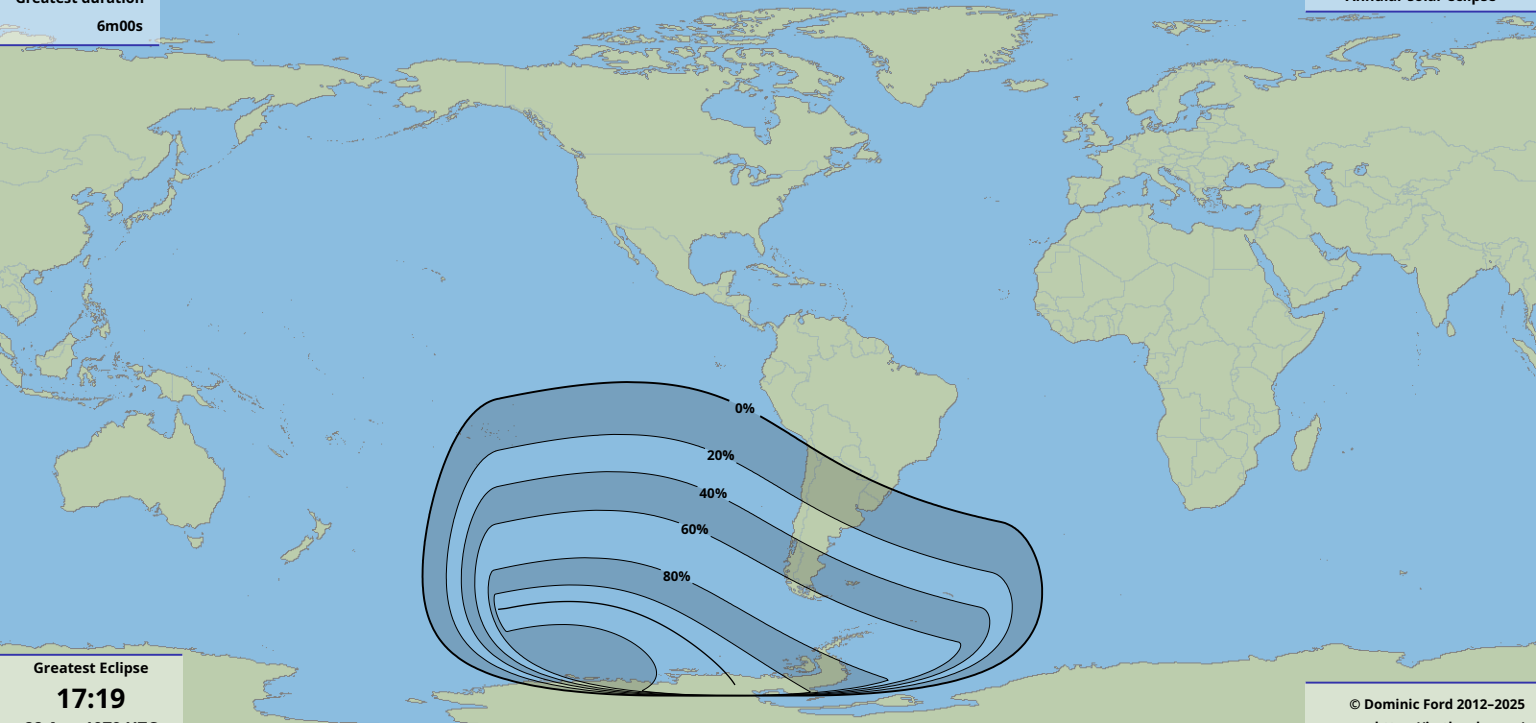

Greatest duration  
6m00s

Greatest Eclipse

**17:19**

22 Aug 1979 UTC