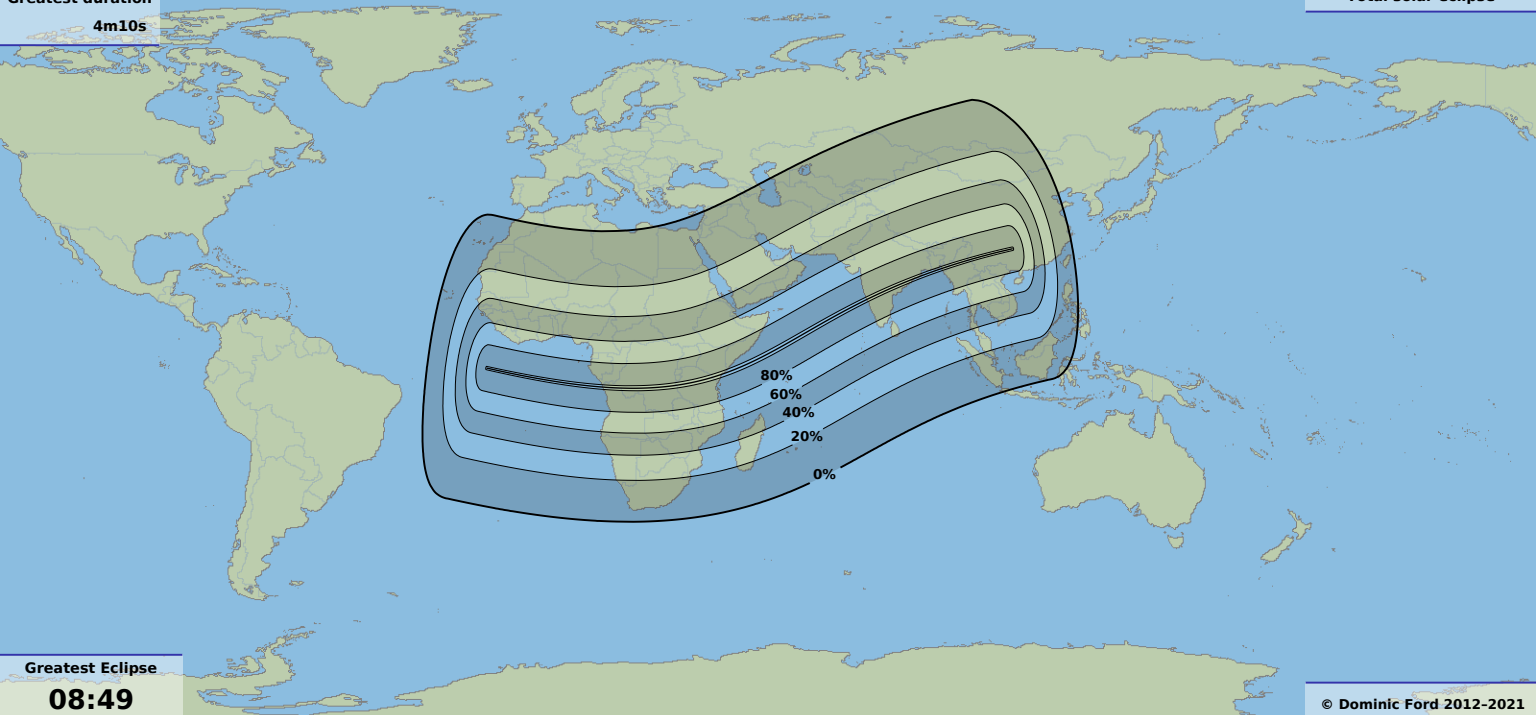

Greatest duration

4m10s

Total solar eclipse

Greatest Eclipse

08:49

16 Feb 1980 UTC

© Dominic Ford 2012-2021

<https://in-the-sky.org/>