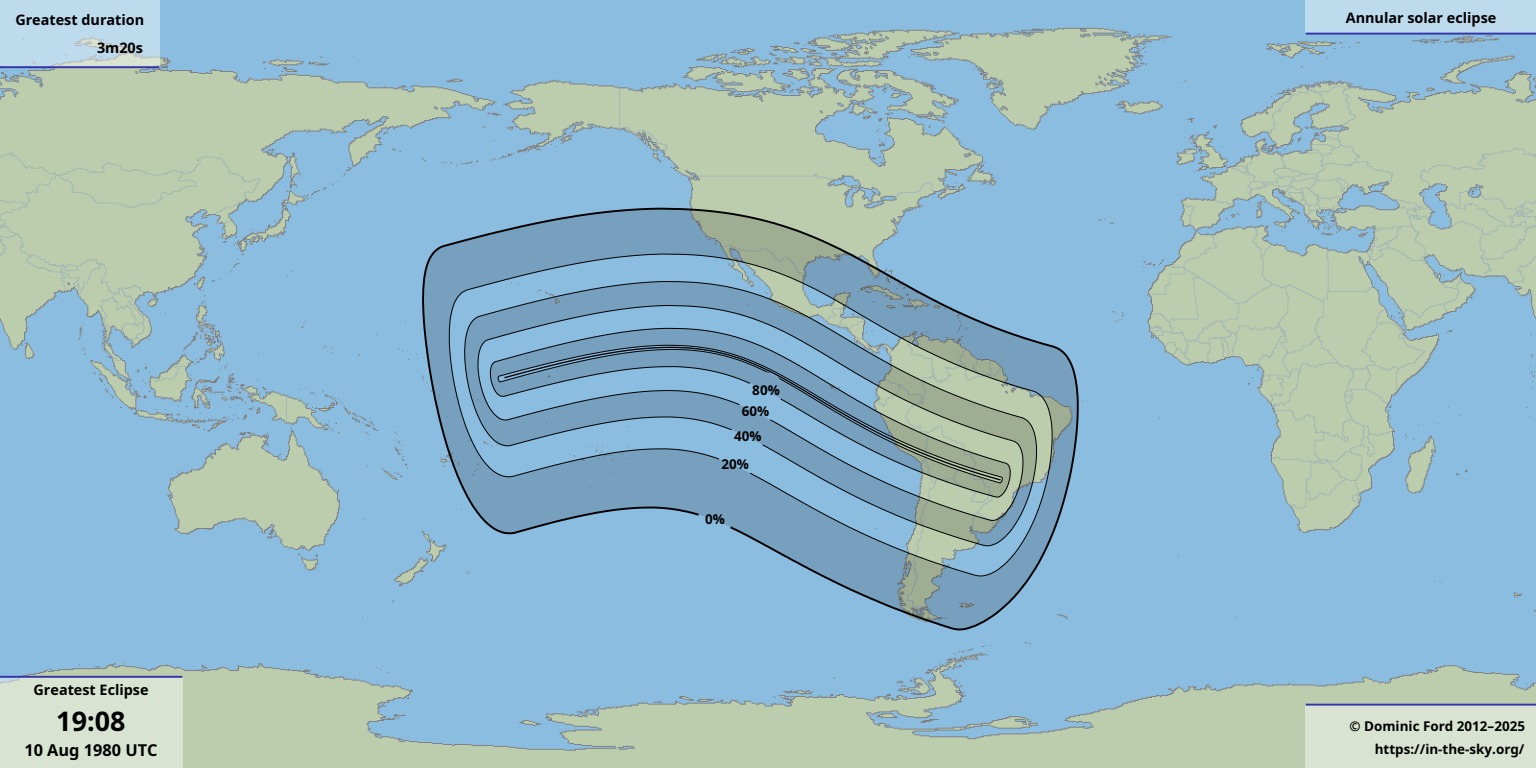

Greatest duration

3m20s

Greatest Eclipse

19:08

10 Aug 1980 UTC