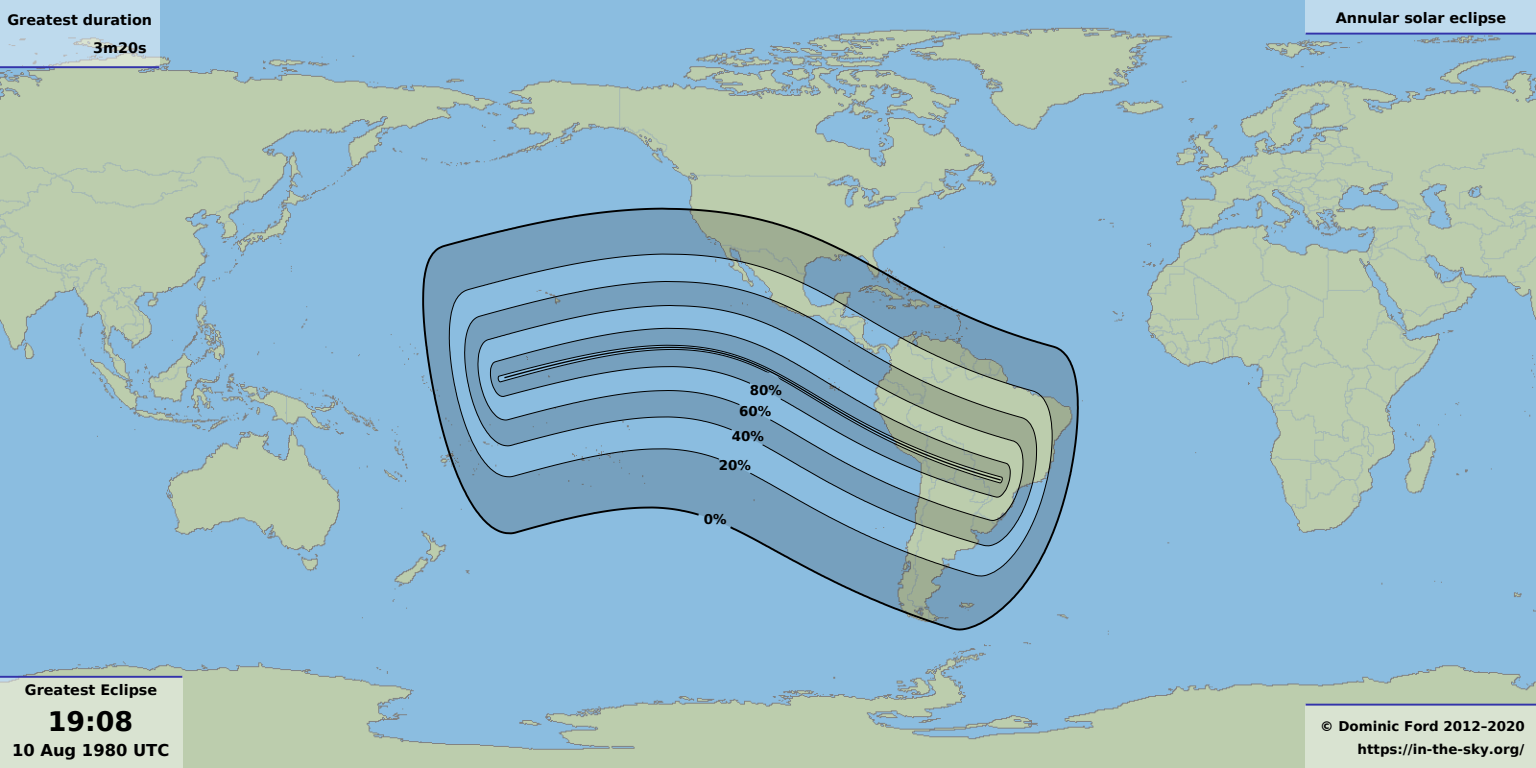

Greatest duration

3m20s

Annular solar eclipse

Greatest Eclipse

19:08

10 Aug 1980 UTC

© Dominic Ford 2012-2020

<https://in-the-sky.org/>