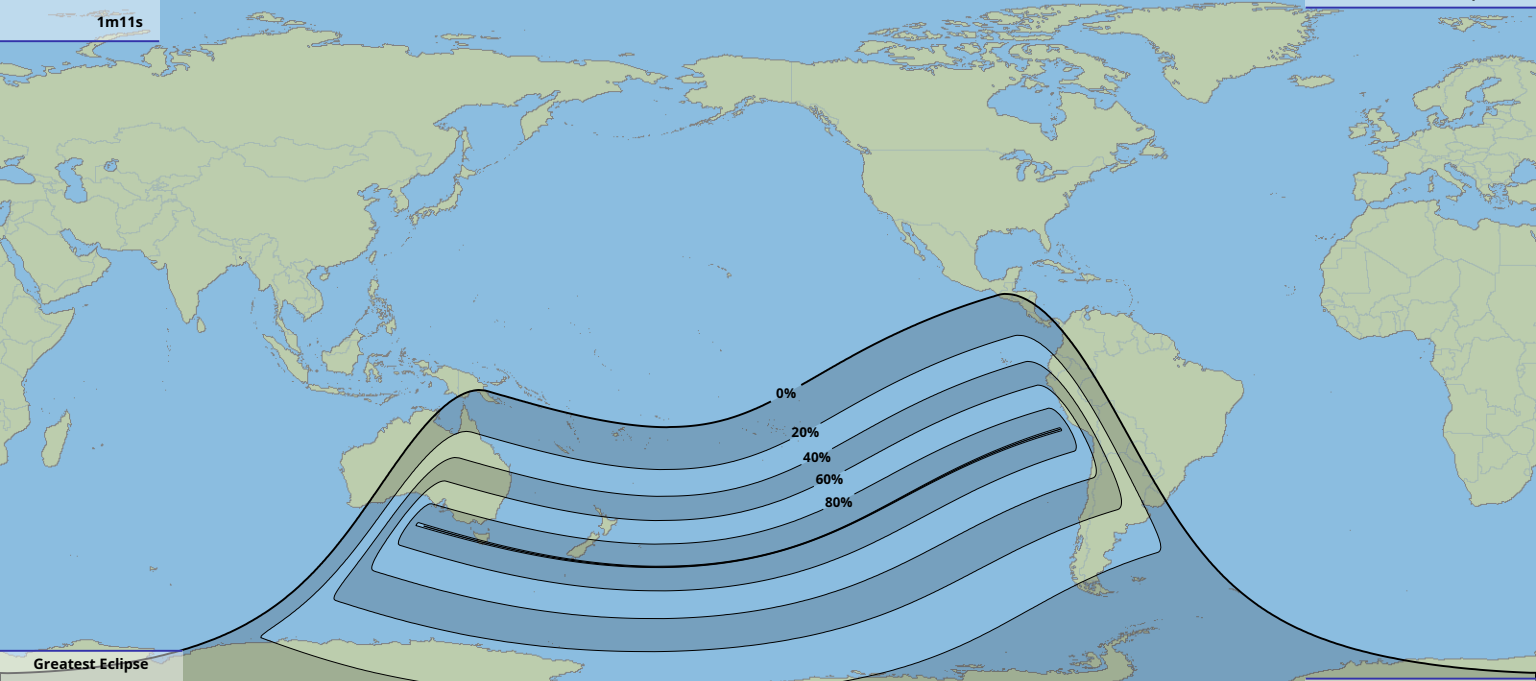

Greatest duration
1m11s

Greatest Eclipse

21:58
4 Feb 1981 UTC