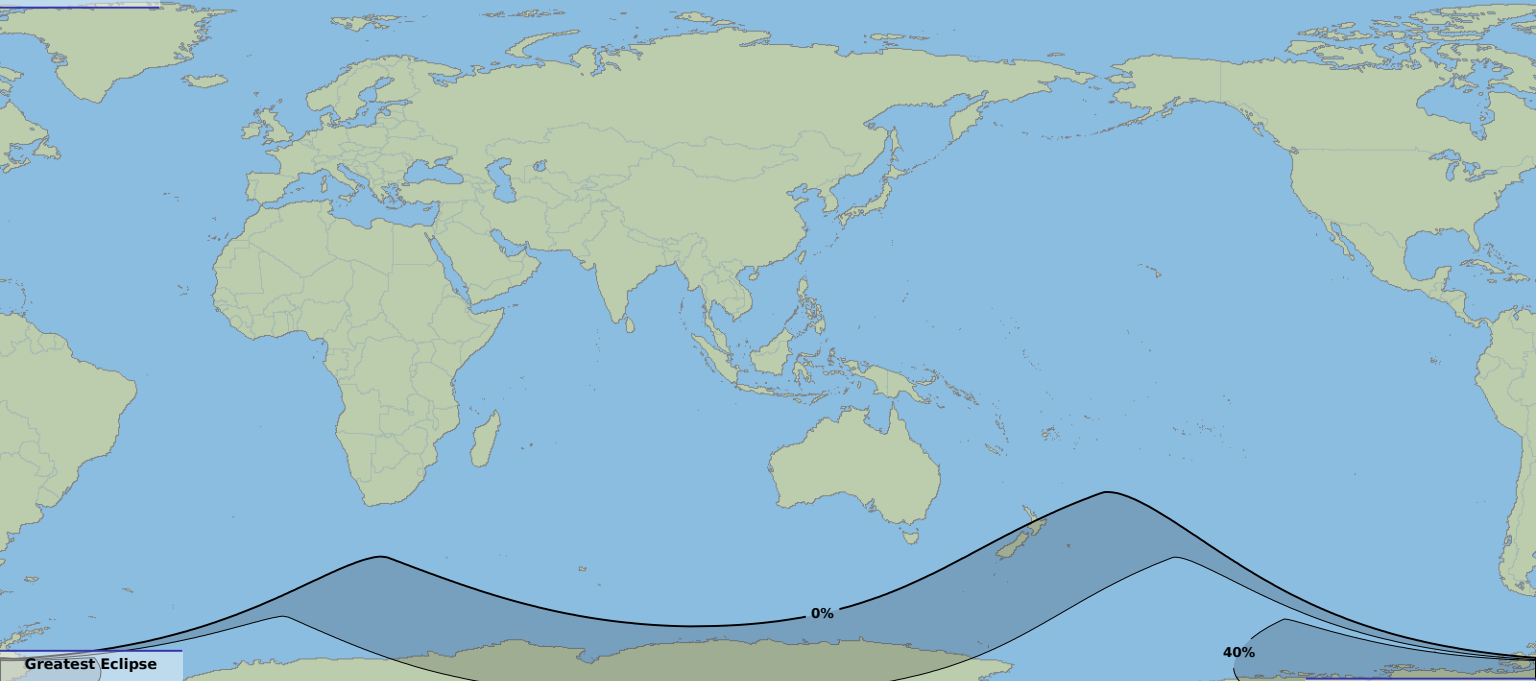

Partial eclipse

Greatest Eclipse

04:39

25 Jan 1982 UTC

0%

40%

20%

© Dominic Ford 2012-2020