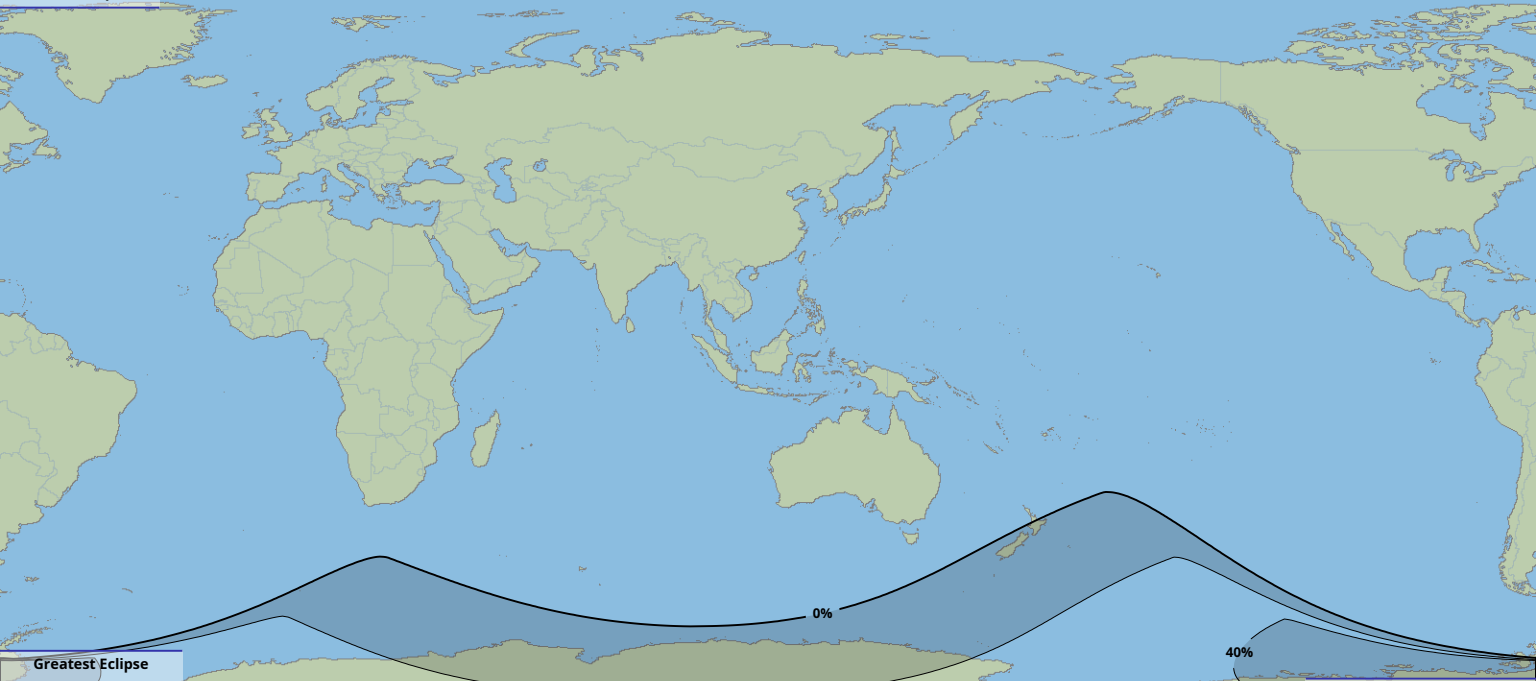

Partial eclipse

Greatest Eclipse

04:39

25 Jan 1982 UTC

0%

20%

40%

© Dominic Ford 2012–2025