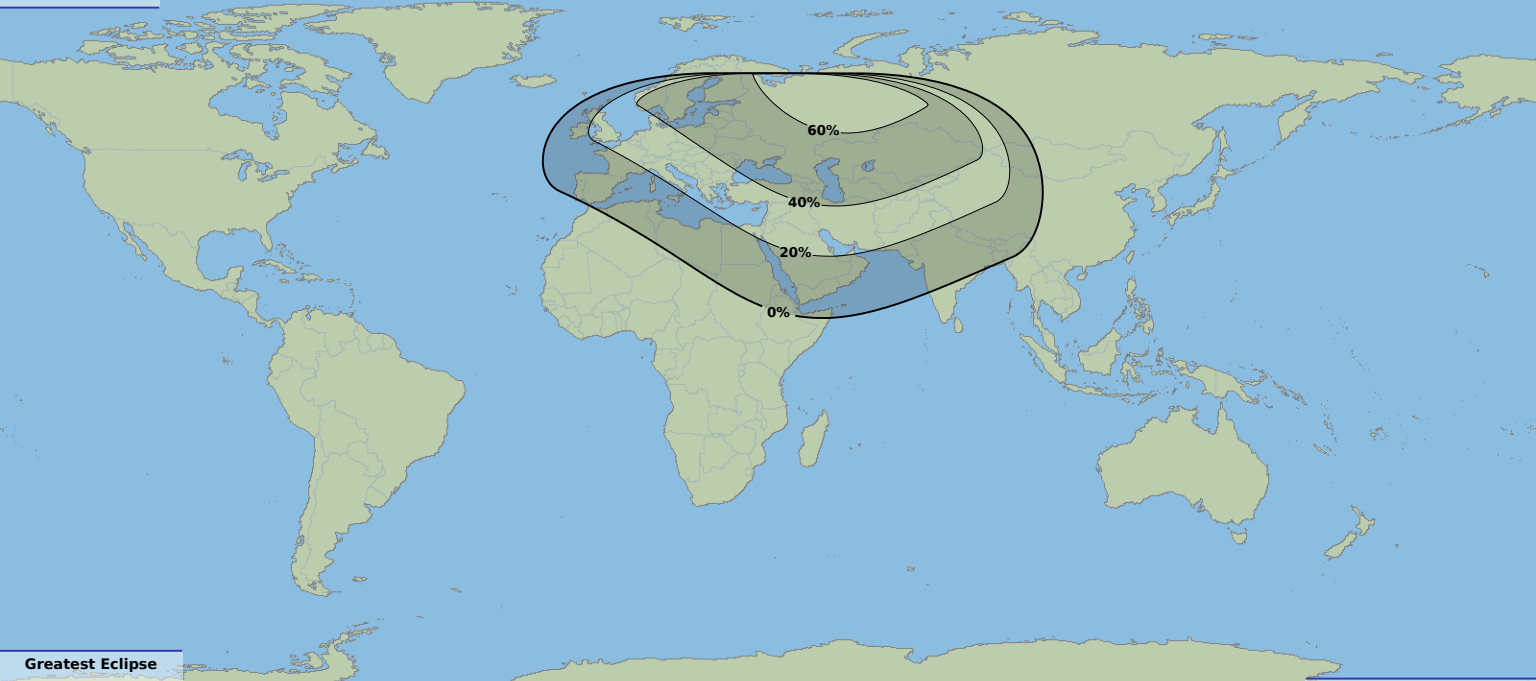

Partial eclipse

Greatest Eclipse

09:29

15 Dec 1982 UTC

© Dominic Ford 2012-2020

<https://in-the-sky.org/>