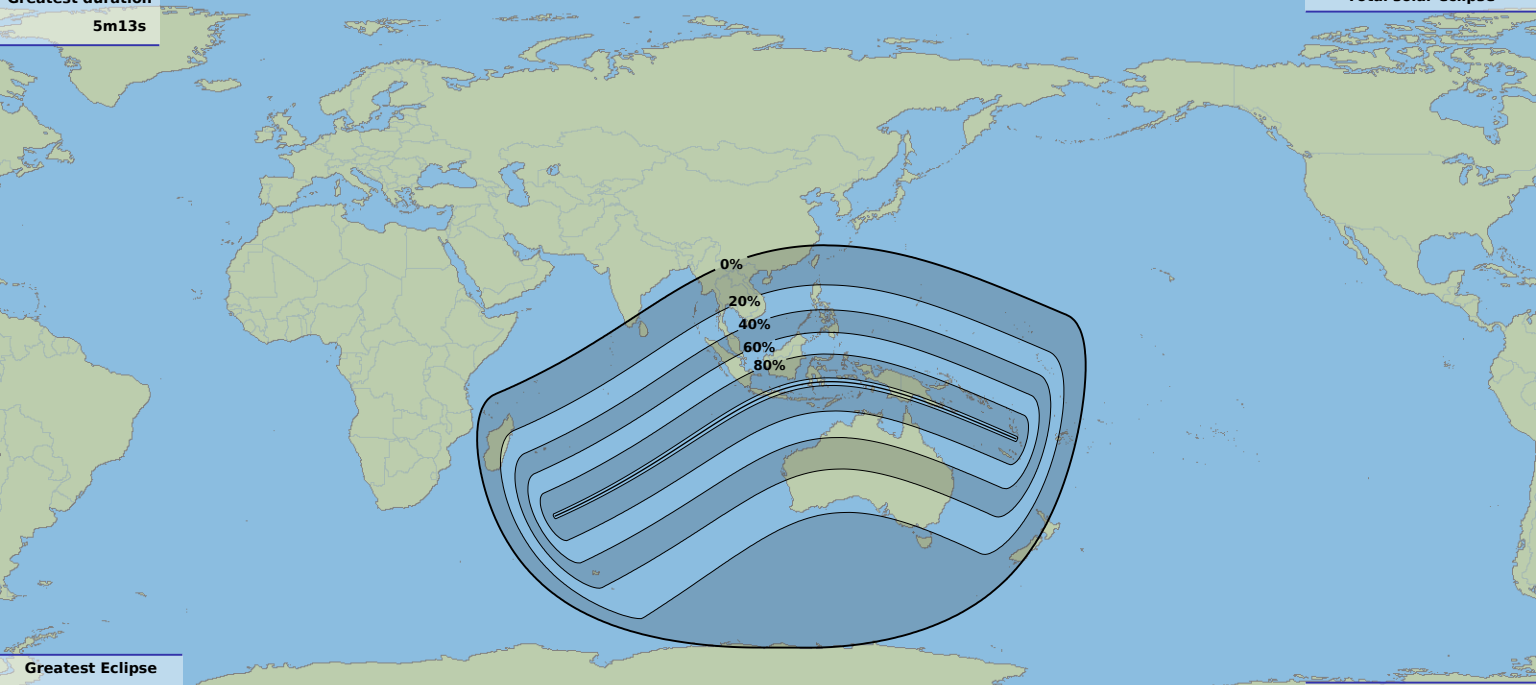

Greatest duration

5m13s

Total solar eclipse

Greatest Eclipse

04:39

11 Jun 1983 UTC

© Dominic Ford 2012-2020

<https://in-the-sky.org/>