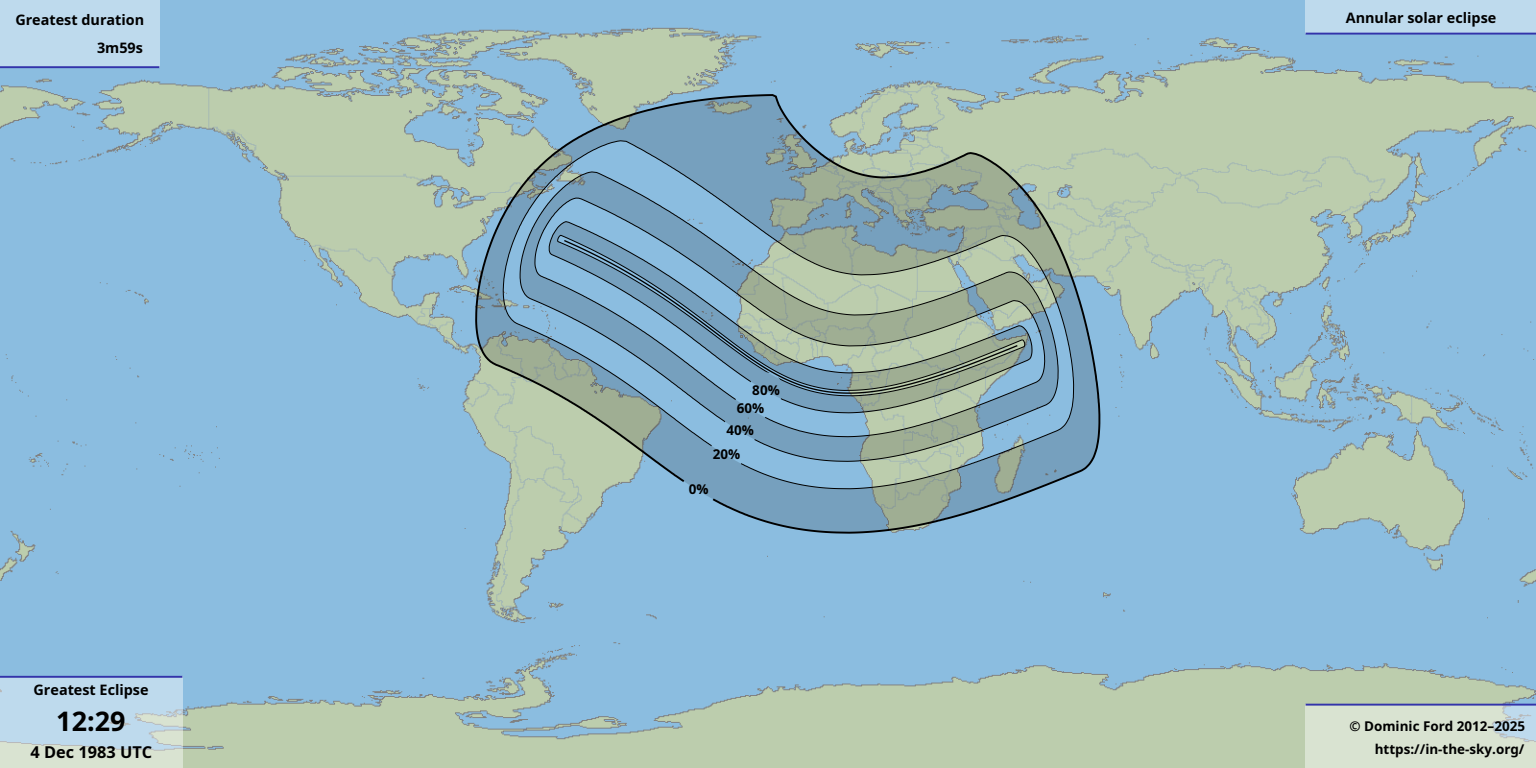

Greatest duration
3m59s

Greatest Eclipse
12:29
4 Dec 1983 UTC