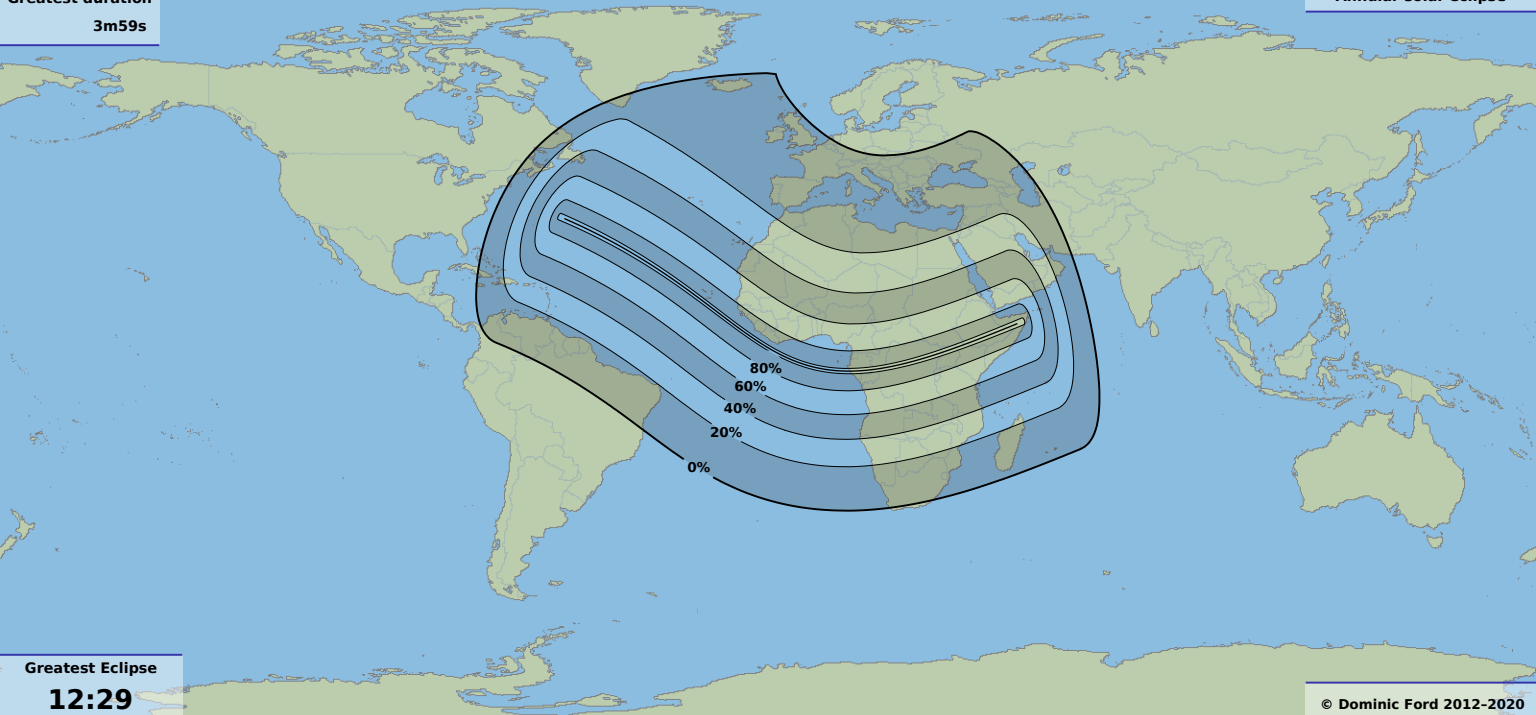

Greatest duration  
3m59s

Annular solar eclipse

Greatest Eclipse  
**12:29**  
4 Dec 1983 UTC

© Dominic Ford 2012-2020  
<https://in-the-sky.org/>