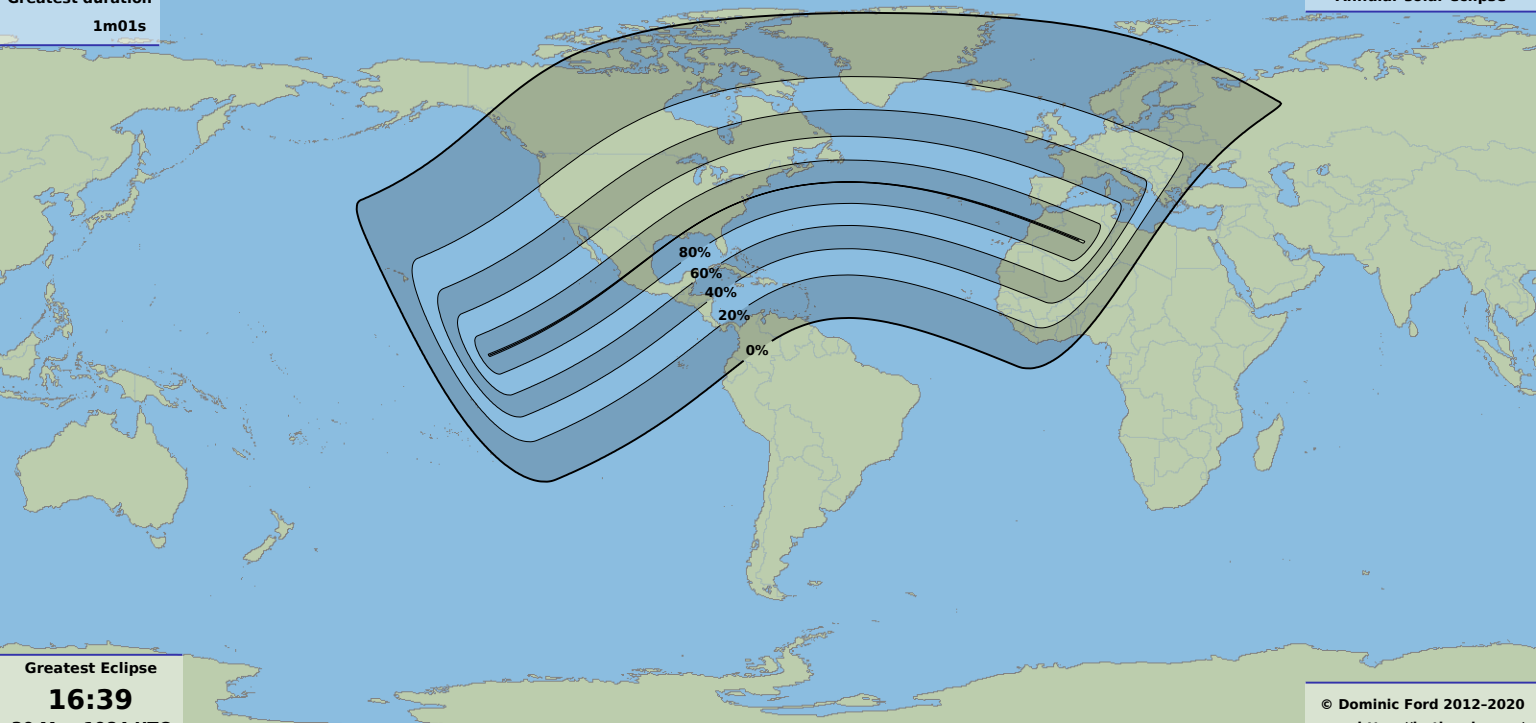

Greatest duration

1m01s

Annular solar eclipse

Greatest Eclipse  
**16:39**  
30 May 1984 UTC

© Dominic Ford 2012-2020  
<https://in-the-sky.org/>