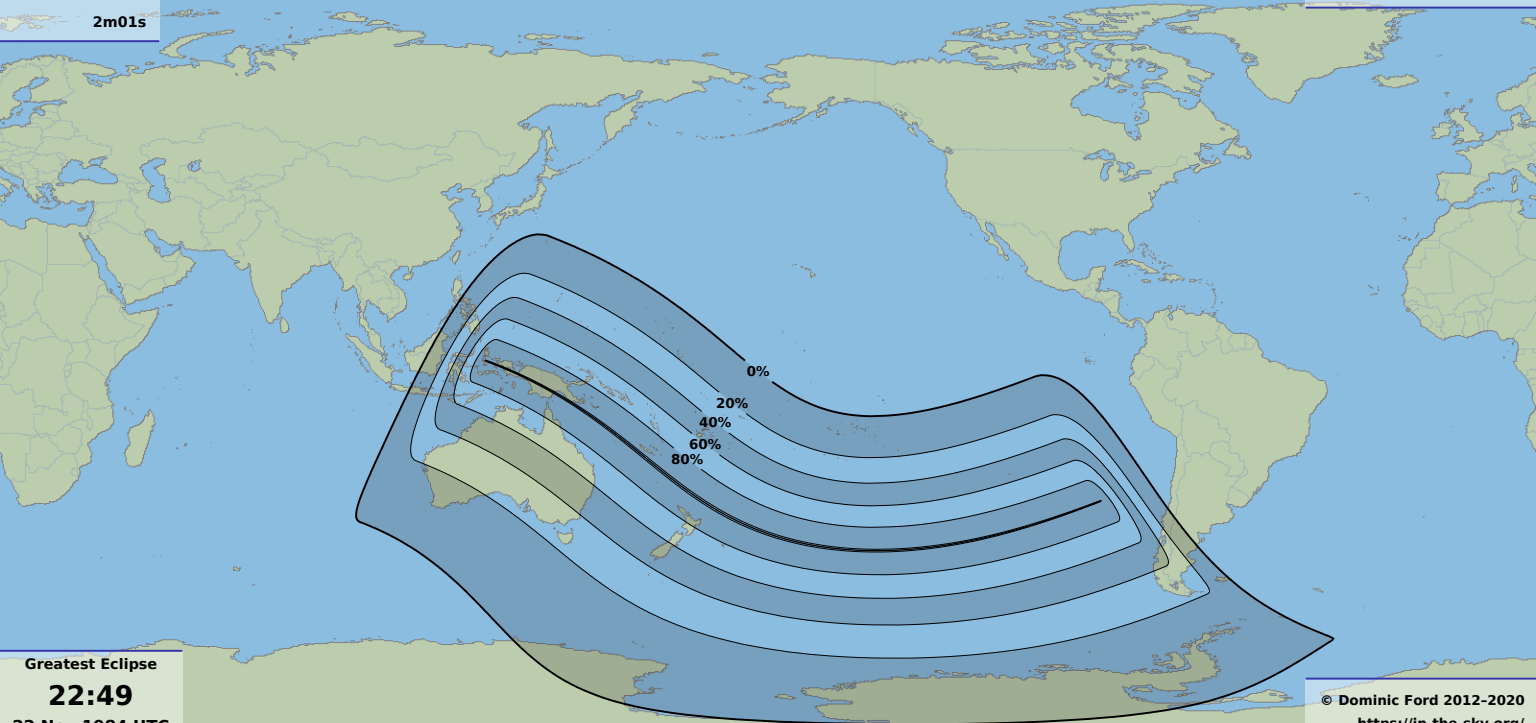

Greatest duration

2m01s

Total solar eclipse

Greatest Eclipse

22:49

22 Nov 1984 UTC

© Dominic Ford 2012-2020

<https://in-the-sky.org/>