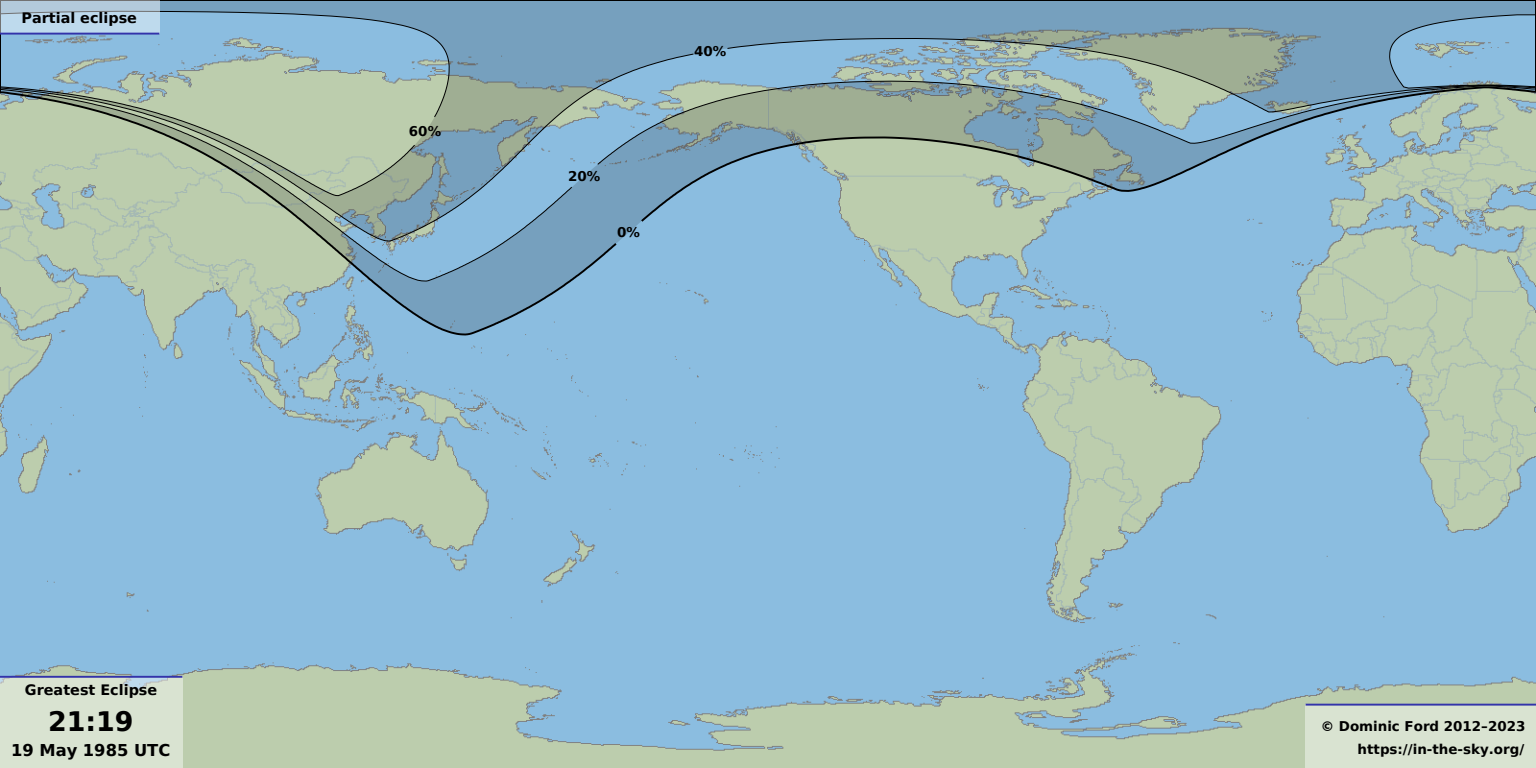

**Partial eclipse**

**Greatest Eclipse**

**21:19**

**19 May 1985 UTC**

© Dominic Ford 2012-2023

<https://in-the-sky.org/>