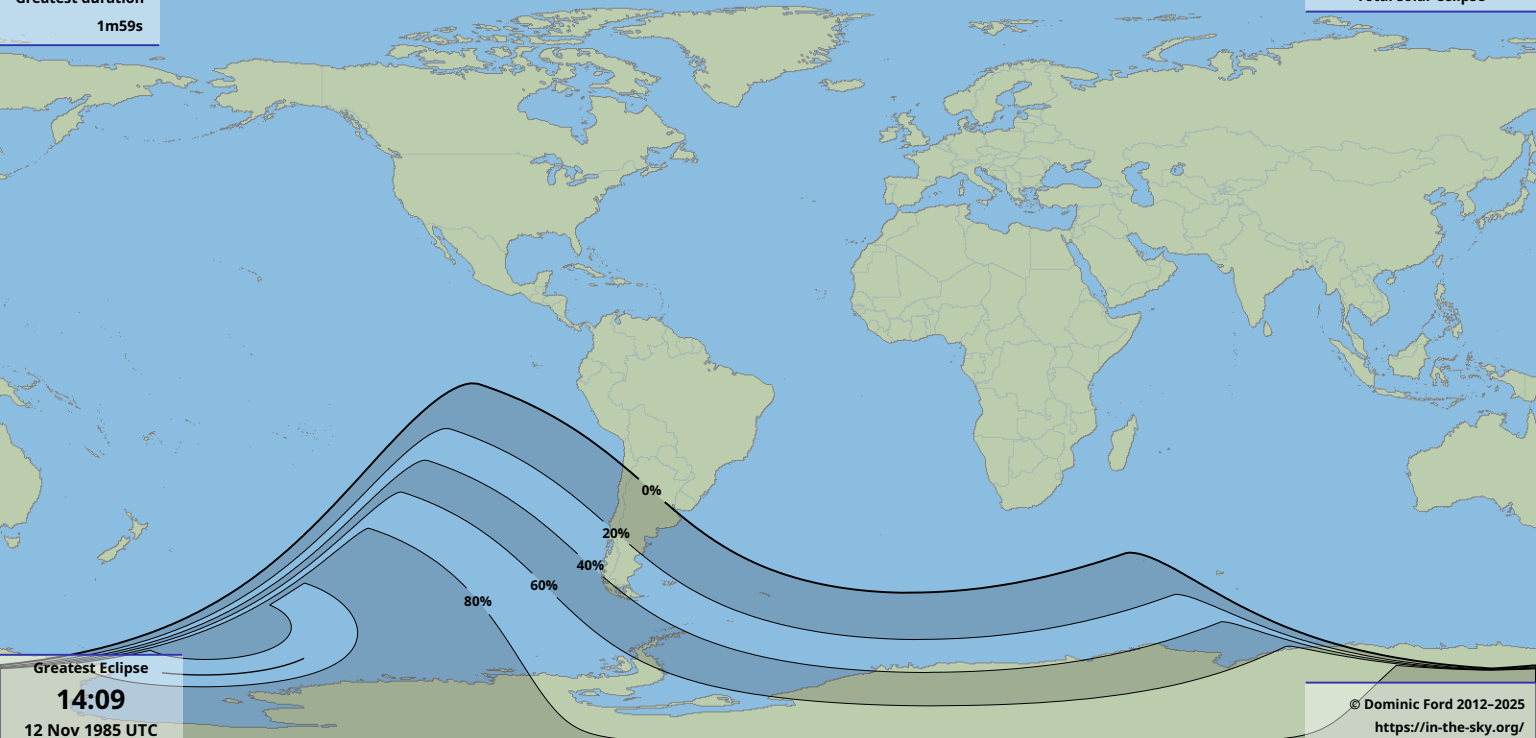

Greatest duration
1m59s

Greatest Eclipse
14:09
12 Nov 1985 UTC