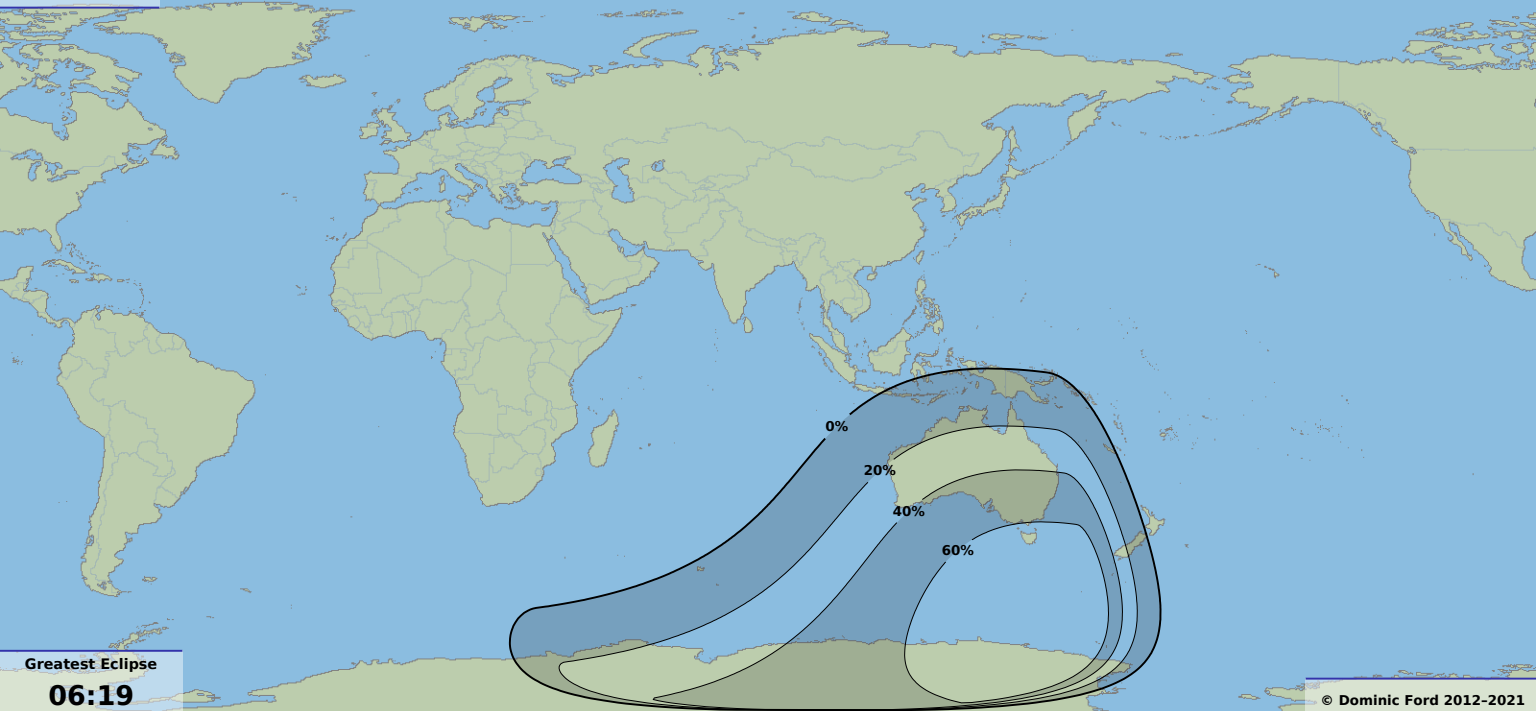

Partial eclipse

Greatest Eclipse

06:19
9 Apr 1986 UTC