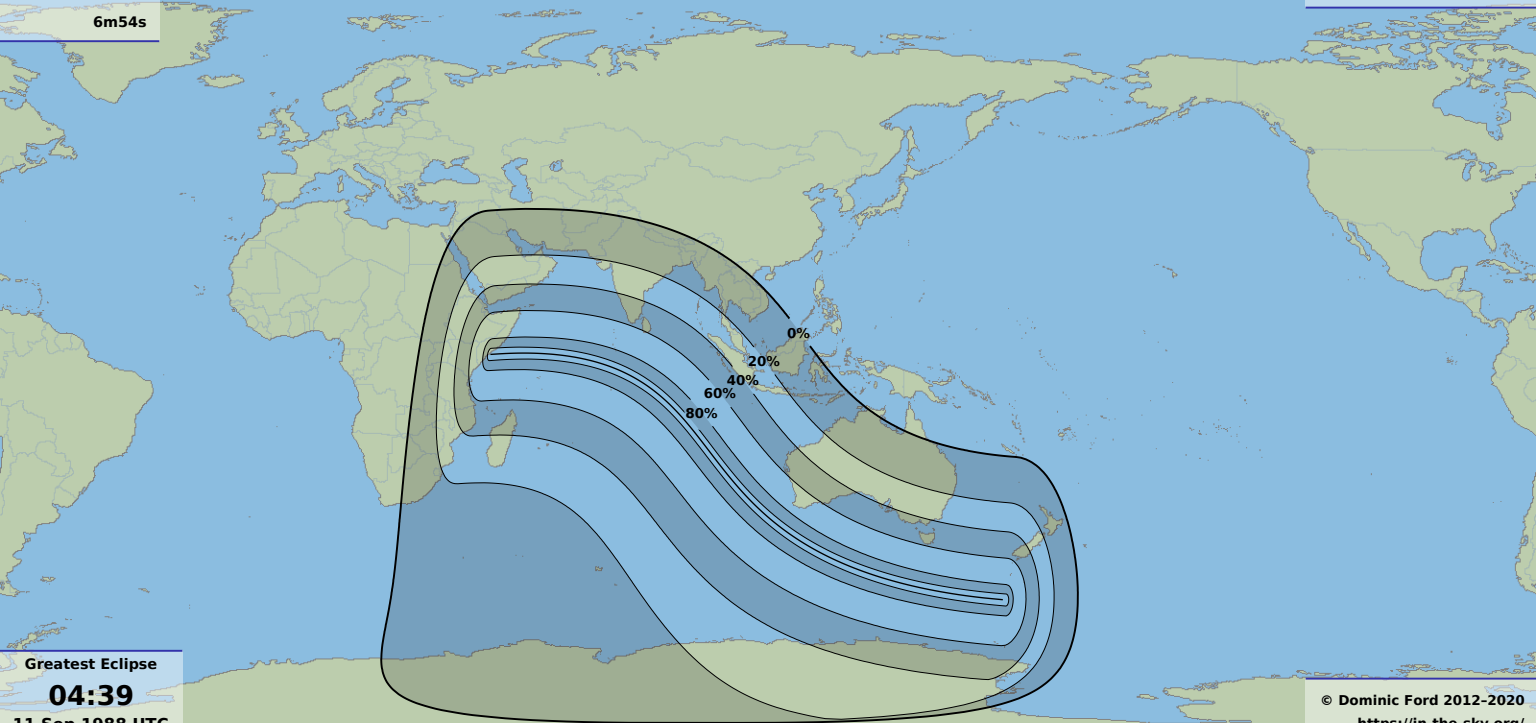

Greatest duration

6m54s

Annular solar eclipse

Greatest Eclipse

04:39

11 Sep 1988 UTC

© Dominic Ford 2012-2020

<https://in-the-sky.org/>