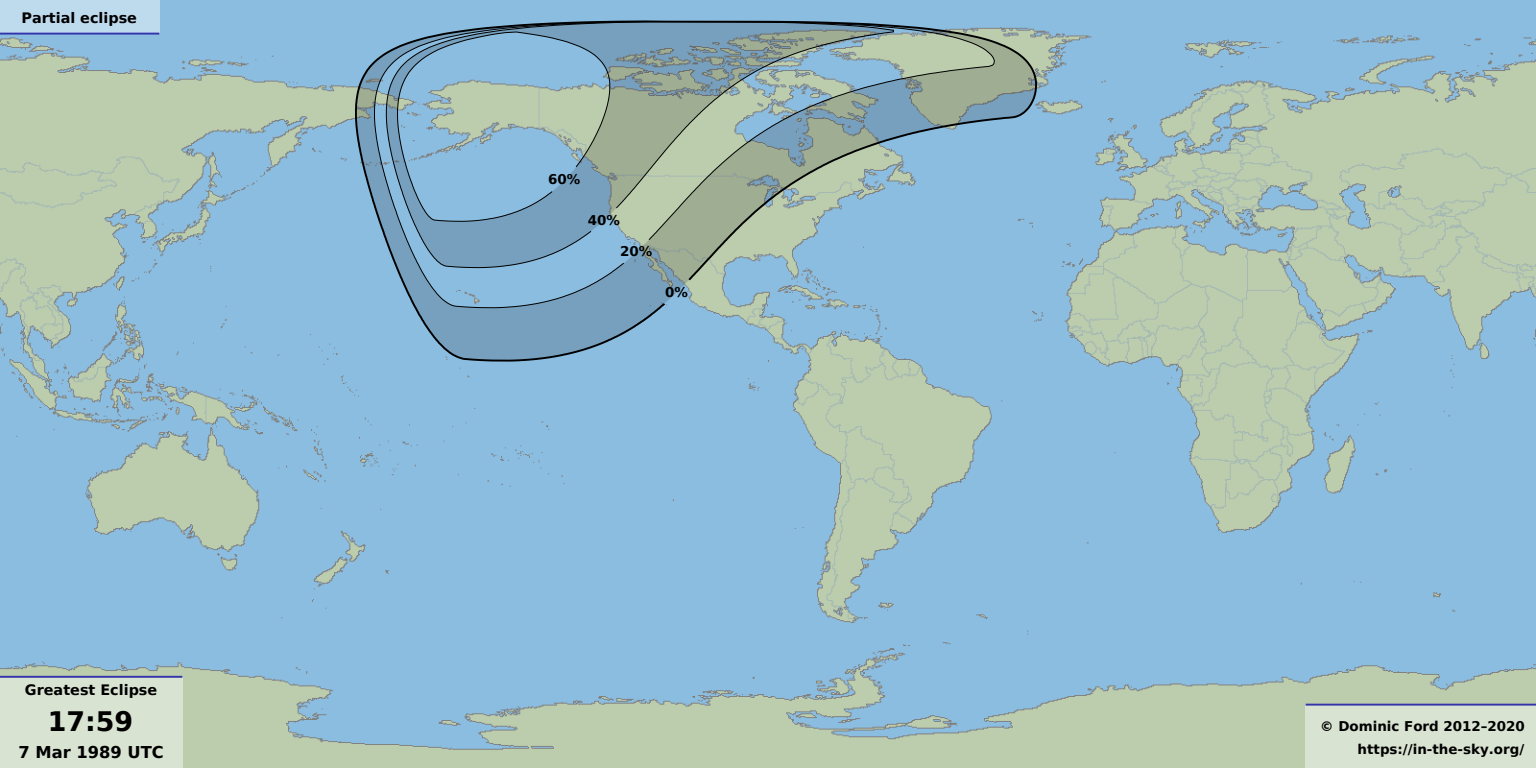

Partial eclipse

Greatest Eclipse

17:59

7 Mar 1989 UTC