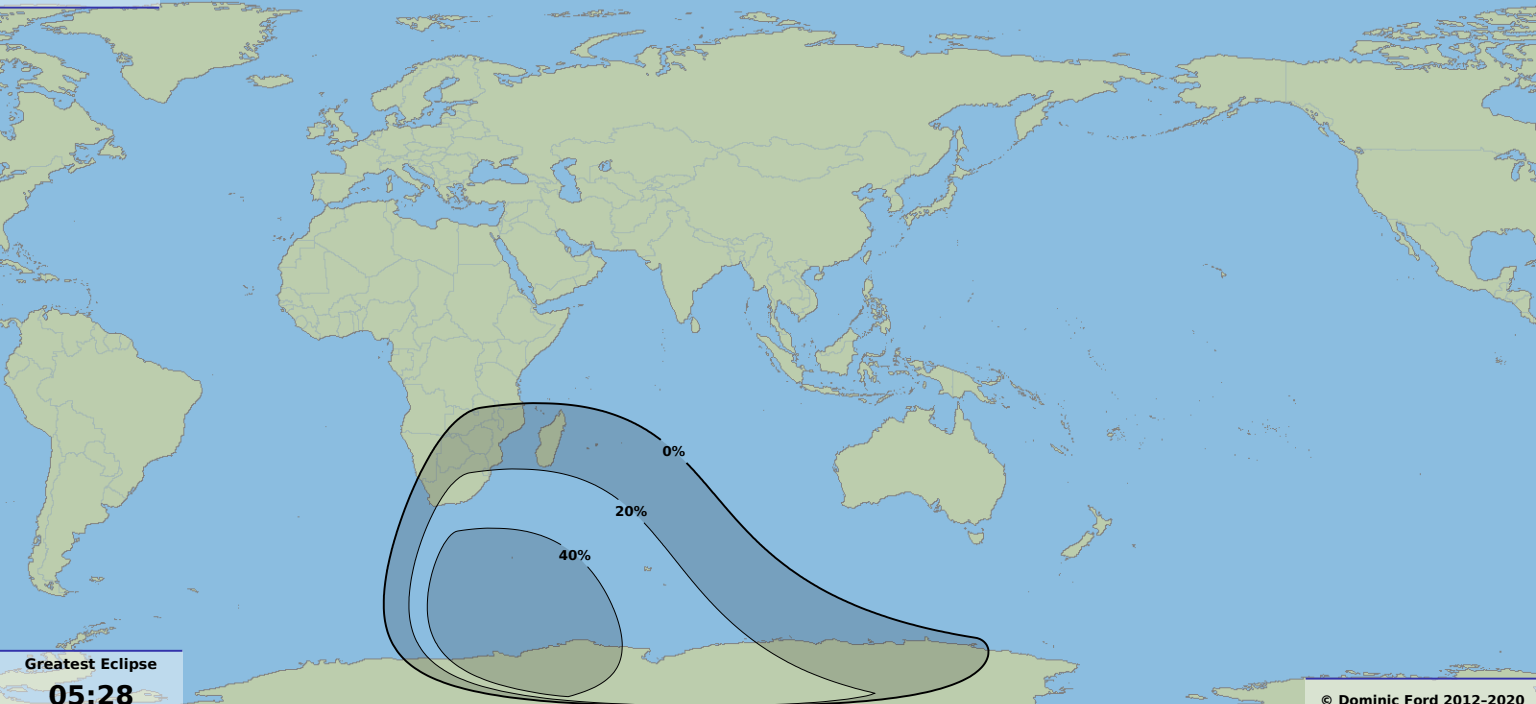

**Partial eclipse**

**Greatest Eclipse**

**05:28**

**31 Aug 1989 UTC**

© Dominic Ford 2012-2020

<https://in-the-sky.org/>