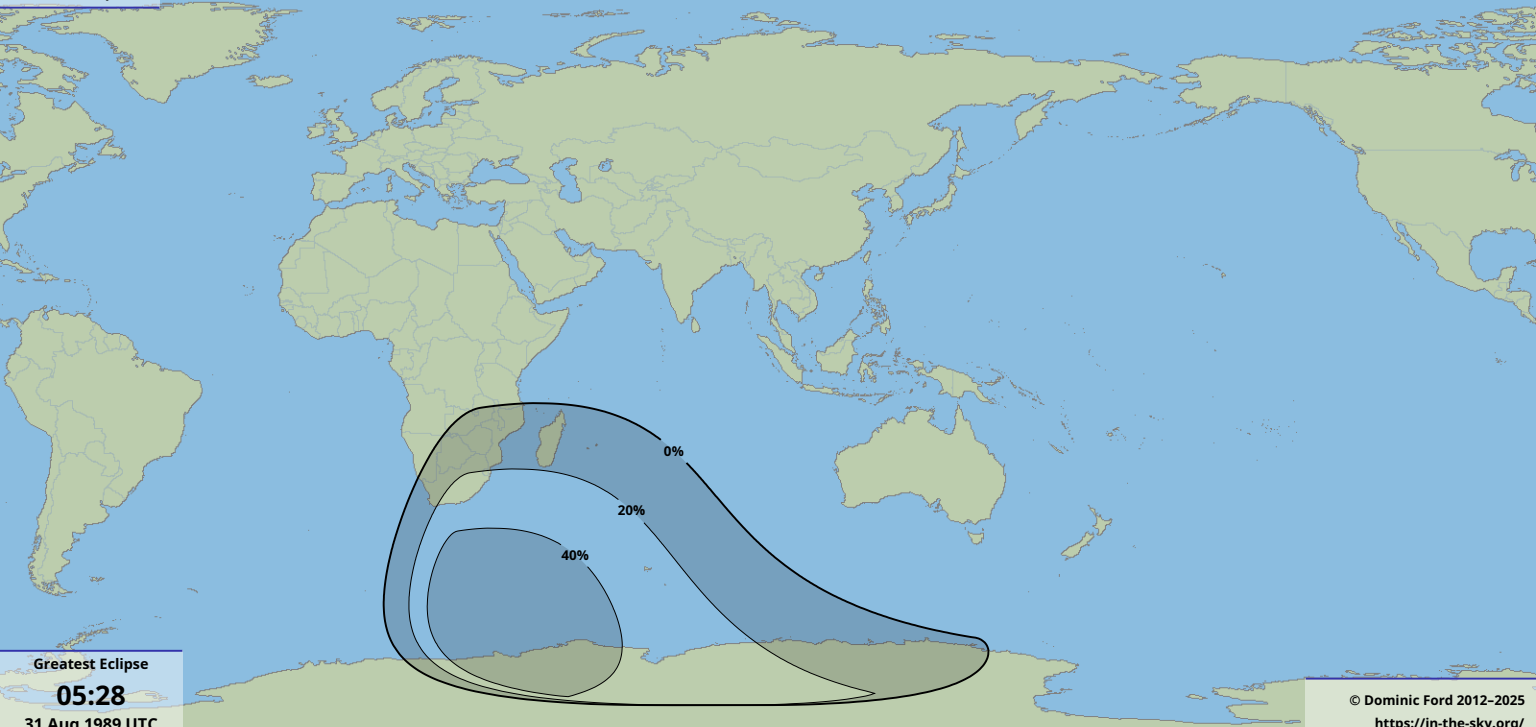

Partial eclipse

Greatest Eclipse

05:28

31 Aug 1989 UTC

© Dominic Ford 2012–2025

<https://in-the-sky.org/>