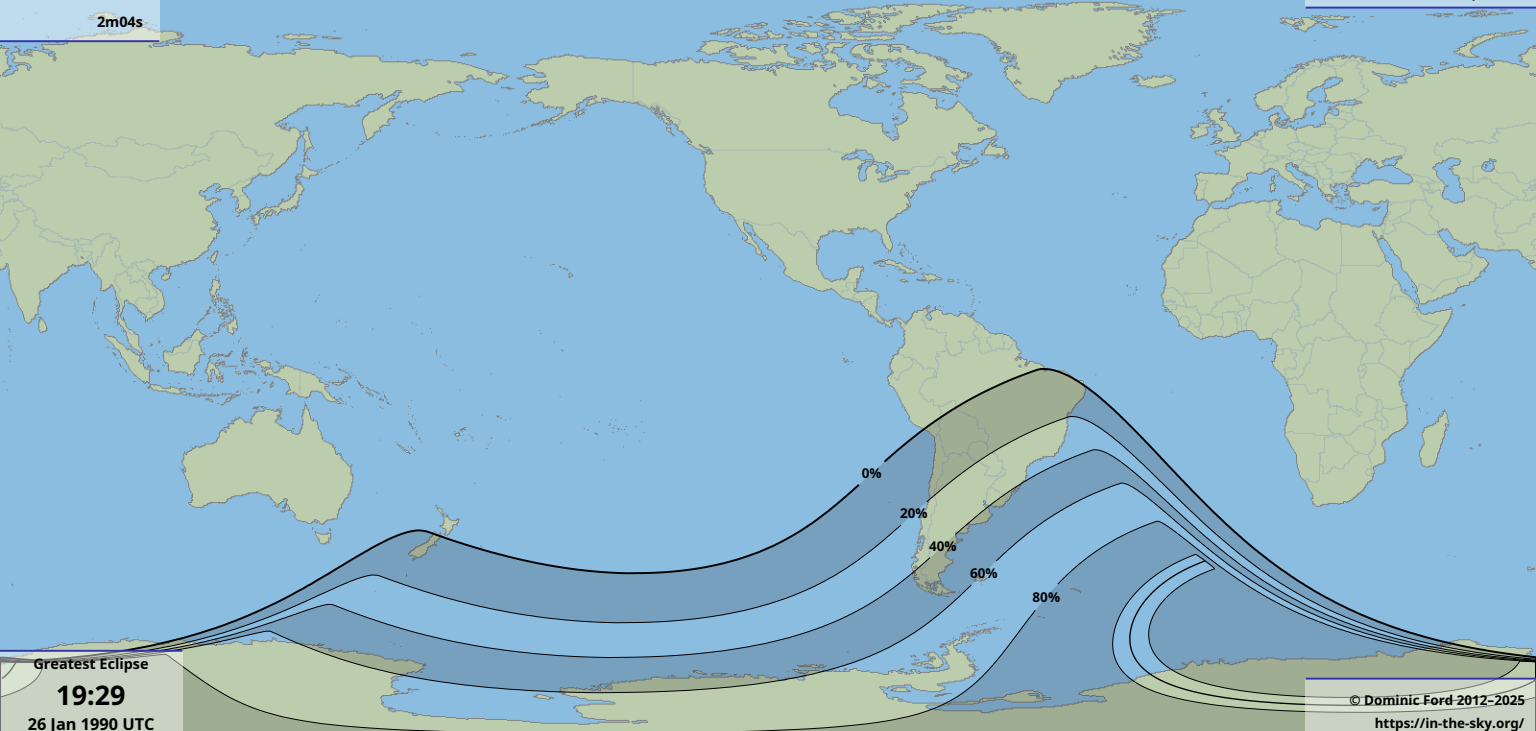

Greatest duration

2m04s

Greatest Eclipse

19:29

26 Jan 1990 UTC