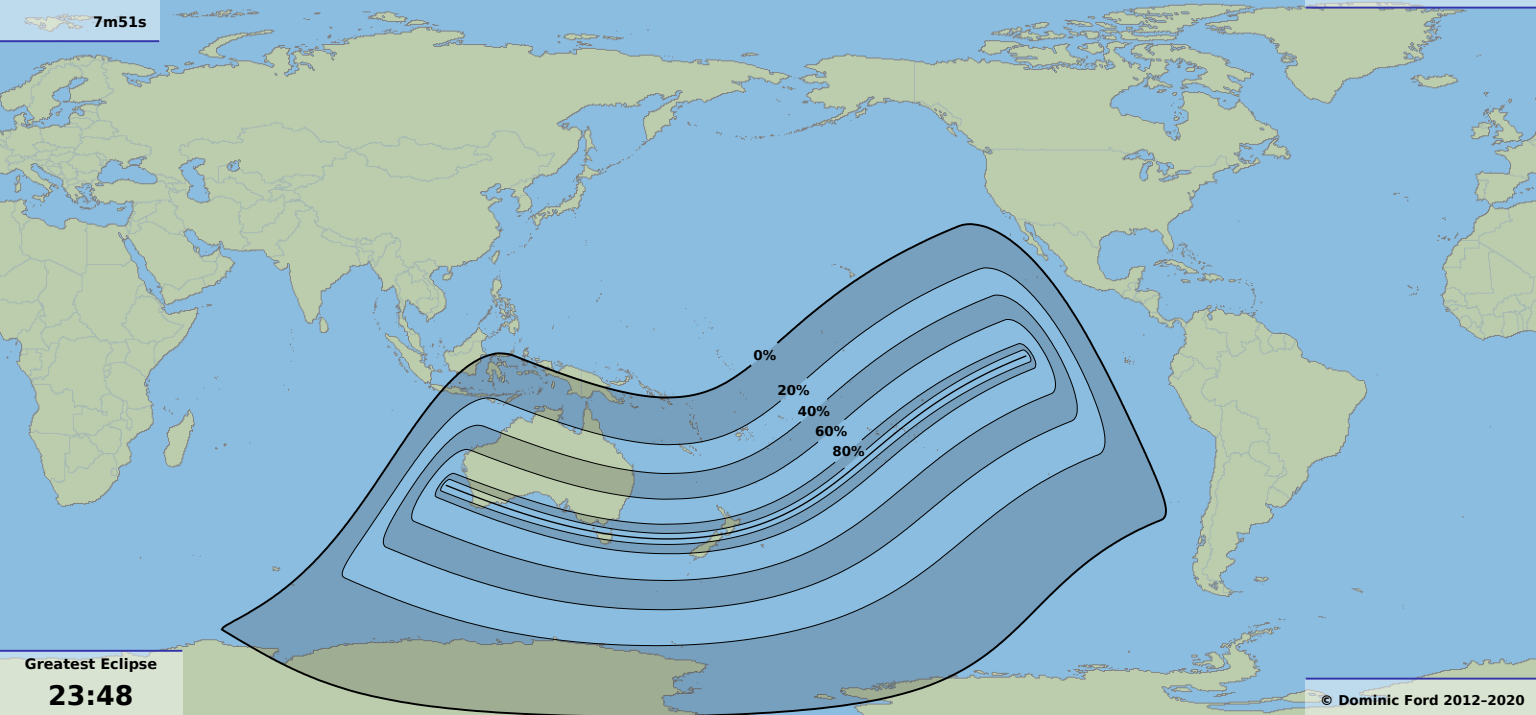

Greatest duration

7m51s

Annular solar eclipse

Greatest Eclipse

23:48

15 Jan 1991 UTC

© Dominic Ford 2012-2020

<https://in-the-sky.org/>