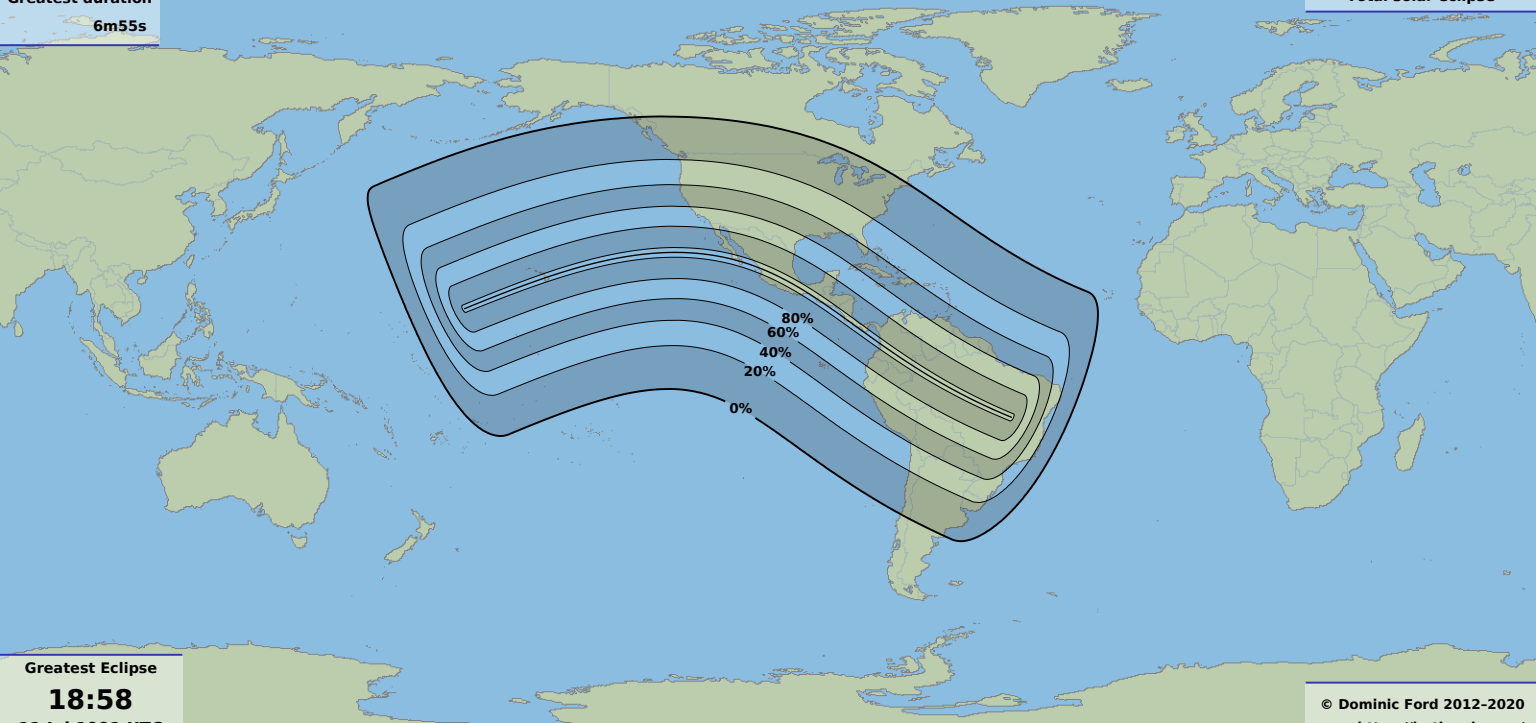

Greatest duration

6m55s

Total solar eclipse

Greatest Eclipse

18:58

11 Jul 1991 UTC

© Dominic Ford 2012-2020

<https://in-the-sky.org/>