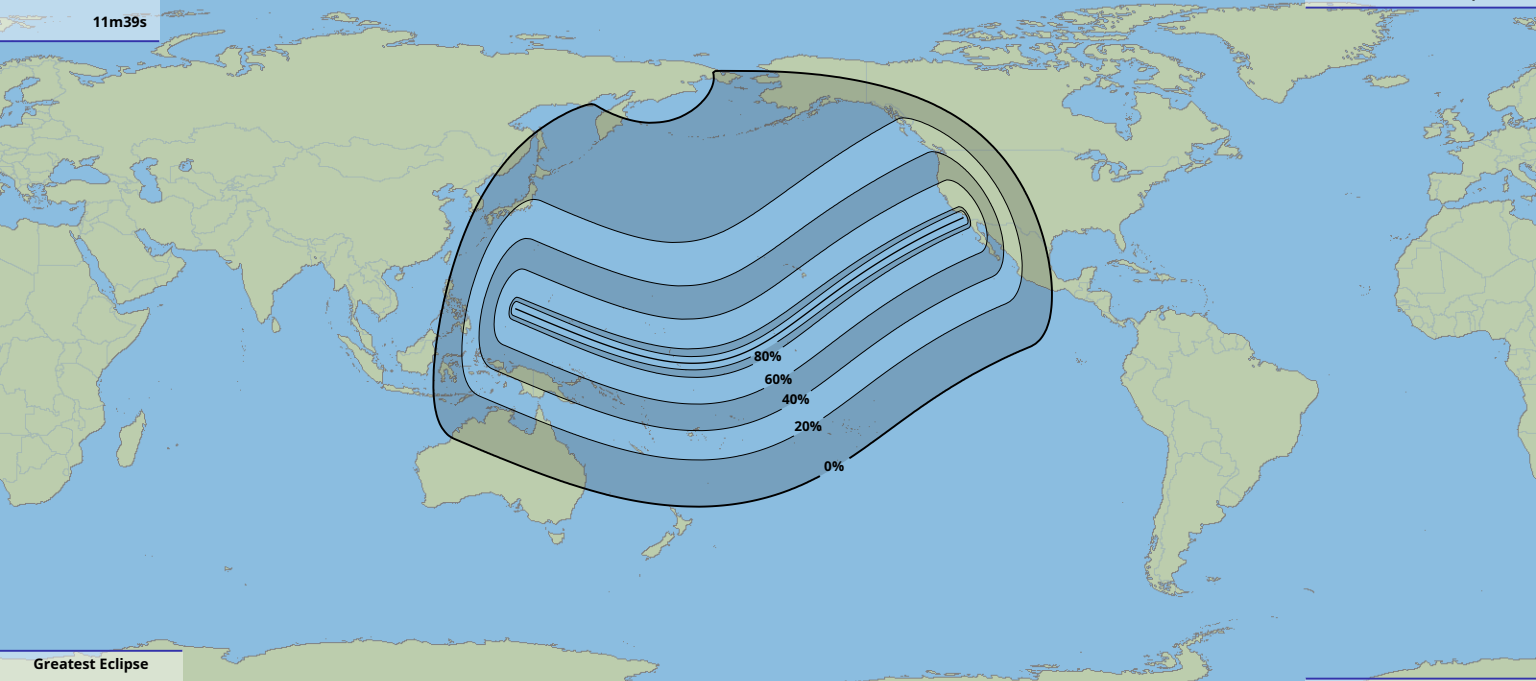

Greatest duration

11m39s

Greatest Eclipse

**22:59**

4 Jan 1992 UTC