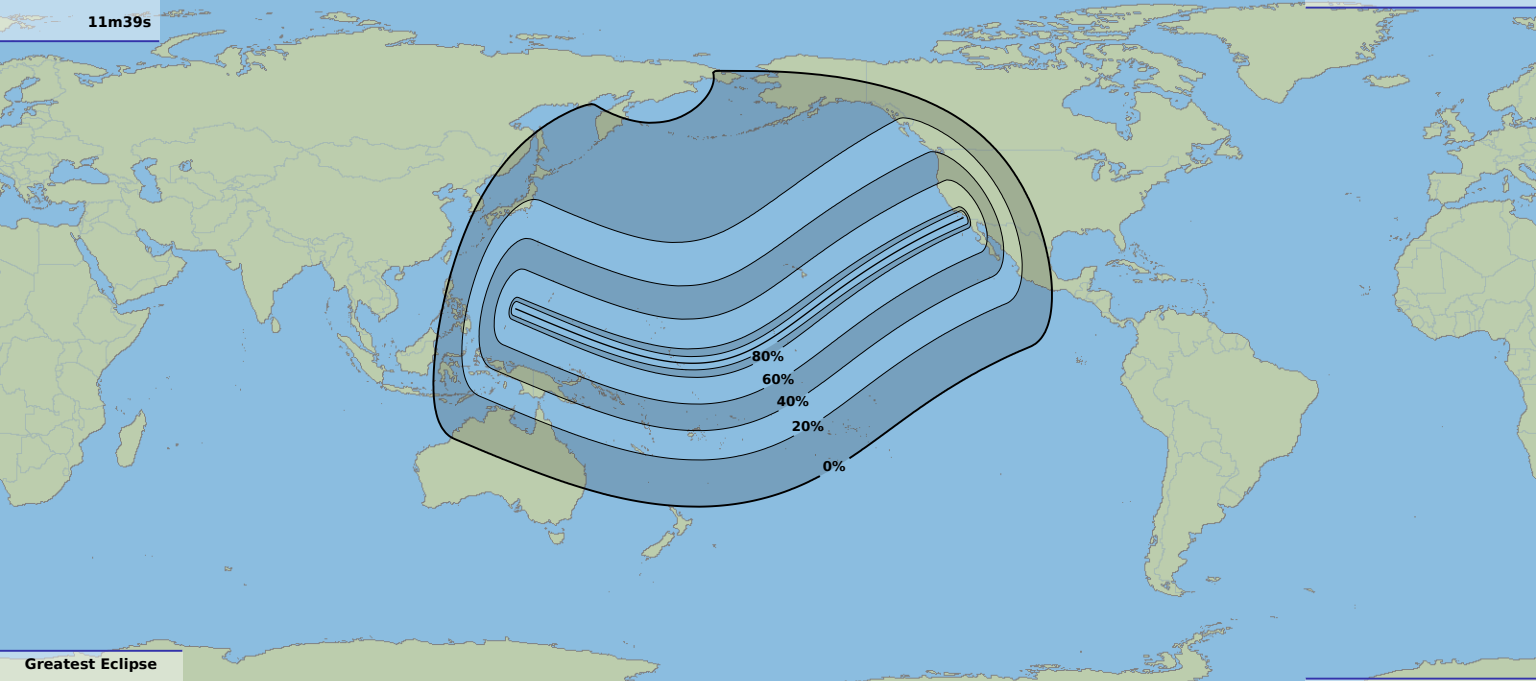

Greatest duration

11m39s

Annular solar eclipse

Greatest Eclipse

22:59

4 Jan 1992 UTC

© Dominic Ford 2012-2021

<https://in-the-sky.org/>